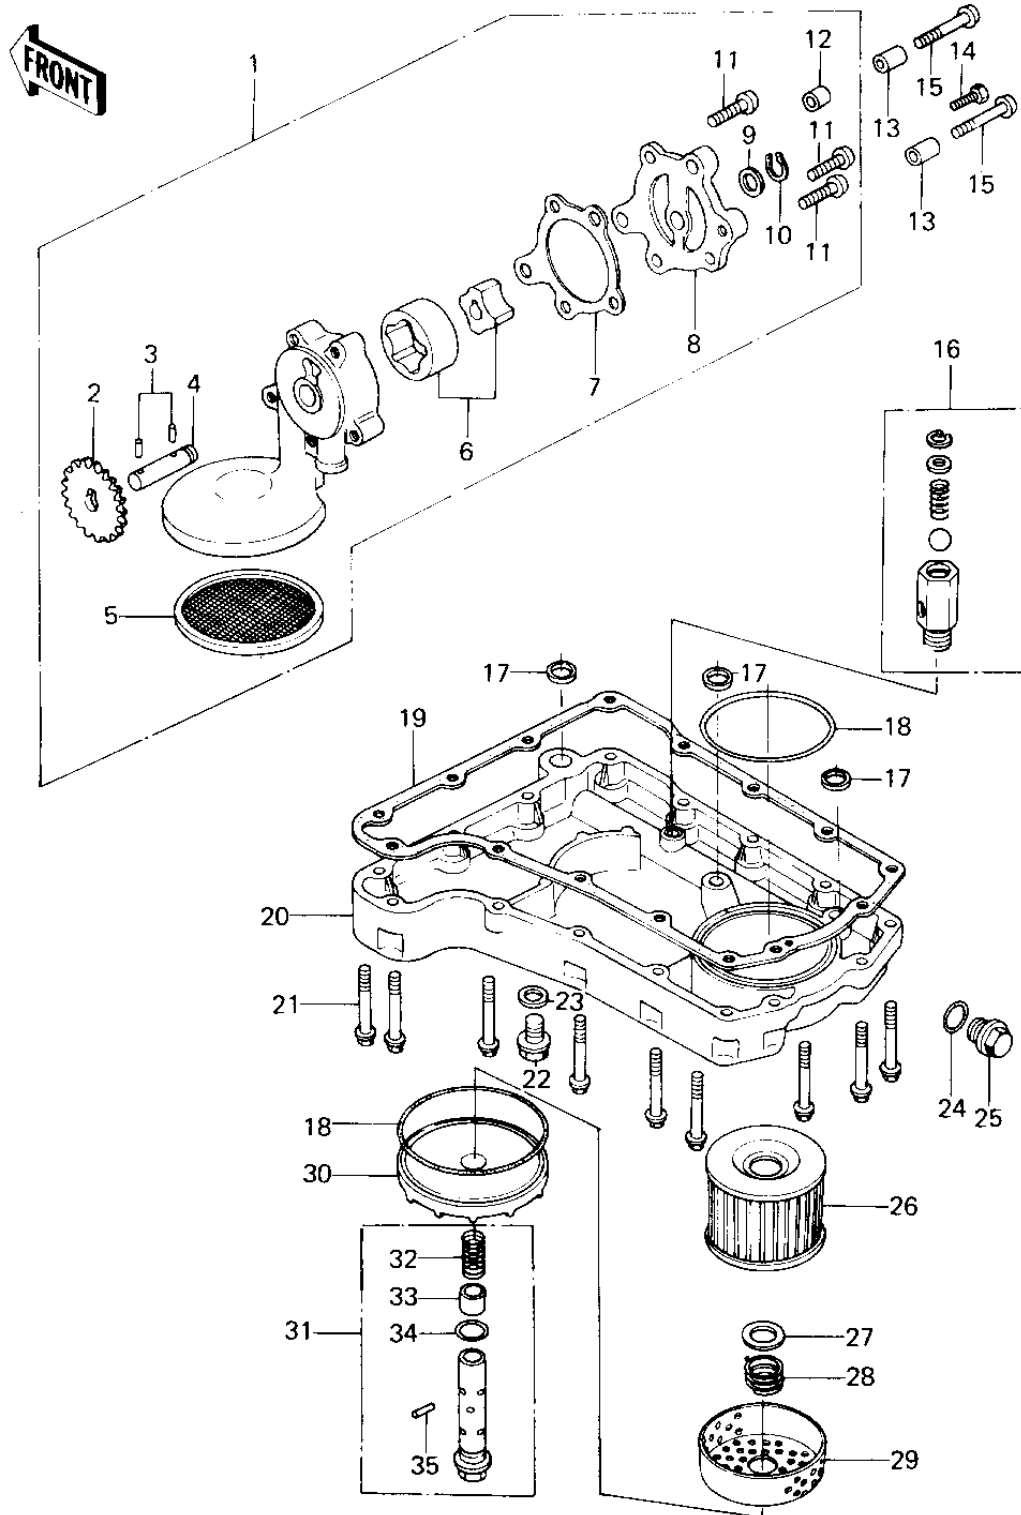

## 1978 SR PARTS DIAGRAM

OIL PUMP/OIL FILTER/OIL PAN

## 1978 SR PARTS LIST

OIL PUMP/OIL FILTER/OIL PAN

ITEM NAME	PART NUMBER	QUANTITY
OIL PUMP ASSY (Ref # 1)	16082-064	1
GEAR,OIL PUMP,57T (Ref # 2)	16085-025	1
PIN,DOWEL (Ref # 3)	92042-041	1
SHAFT,OIL PUMP (Ref # 4)	16086-004	1
STRAINER,OIL PUMP (Ref # 5)	16111-004	1
ROTOR ASSY,OIL PUMP (Ref # 6)	16154-003	1
GASKET,OIL PUMP COVER (Ref # 7)	16145-004	1
COVER,OIL PUMP (Ref # 8)	16142-005	1
WASHER,PLAIN (Ref # 9)	92022-311	1
CIRCLIP,11MM (Ref # 10)	480J1100	1
SCREW PAN HEAD 6X22 (Ref # 11)	220B0622	1
PIN,DOWEL,8X10 (Ref # 12)	92043-1302	1
PIN,DOWEL,6.2X8X28 (Ref # 13)	92042-050	1
BOLT,HEX HEAD,6X45 (Ref # 14)	92001-165	1
SCREW,CONTRUNK HEAD (Ref # 15)	221B0650	1
RELEAF VALVE ASSY (Ref # 16)	16130-1001	1
"O" RING (Ref # 17)	92055-077	1
"O" RING,90MM (Ref # 18)	671B2590	1
GASKET,OIL PAN (Ref # 19)	11009-1983	1
PAN-OIL (Ref # 20)	49034-5011	1
BOLT,FLANGED,6X25 (Ref # 21)	130G0625	1
PLUG,OIL DRAIN,12X15 (Ref # 22)	92066-1174	1
GASKET,DRIN PLUG (Ref # 23)	92065-097	1
RING-O (Ref # 24)	92055-1146	1
PLUG (Ref # 25)	92066-066	1
FILTER,OIL (Ref # 26)	16099-003	1
WASHER,20.5X30X1.0 (Ref # 27)	92022-1012	1
SPRING,OIL FILTER (Ref # 28)	92081-1018	1
PLATE,OIL FILTER (Ref # 29)	13169-1110	1

## 1978 SR PARTS LIST

OIL PUMP/OIL FILTER/OIL PAN

ITEM NAME	PART NUMBER	QUANTITY
COVER,OIL FILTER (Ref # 30)	16101-004	1
VALVE,OIL FILTER (Ref # 31)	16126-1108	1
SPRING,PISTON (Ref # 32)	92081-133	1
PISTON (Ref # 33)	92136-001	1
"O" RING,16MM (Ref # 34)	670B2016	1
SPRING PIN (Ref # 35)	92043-111	1