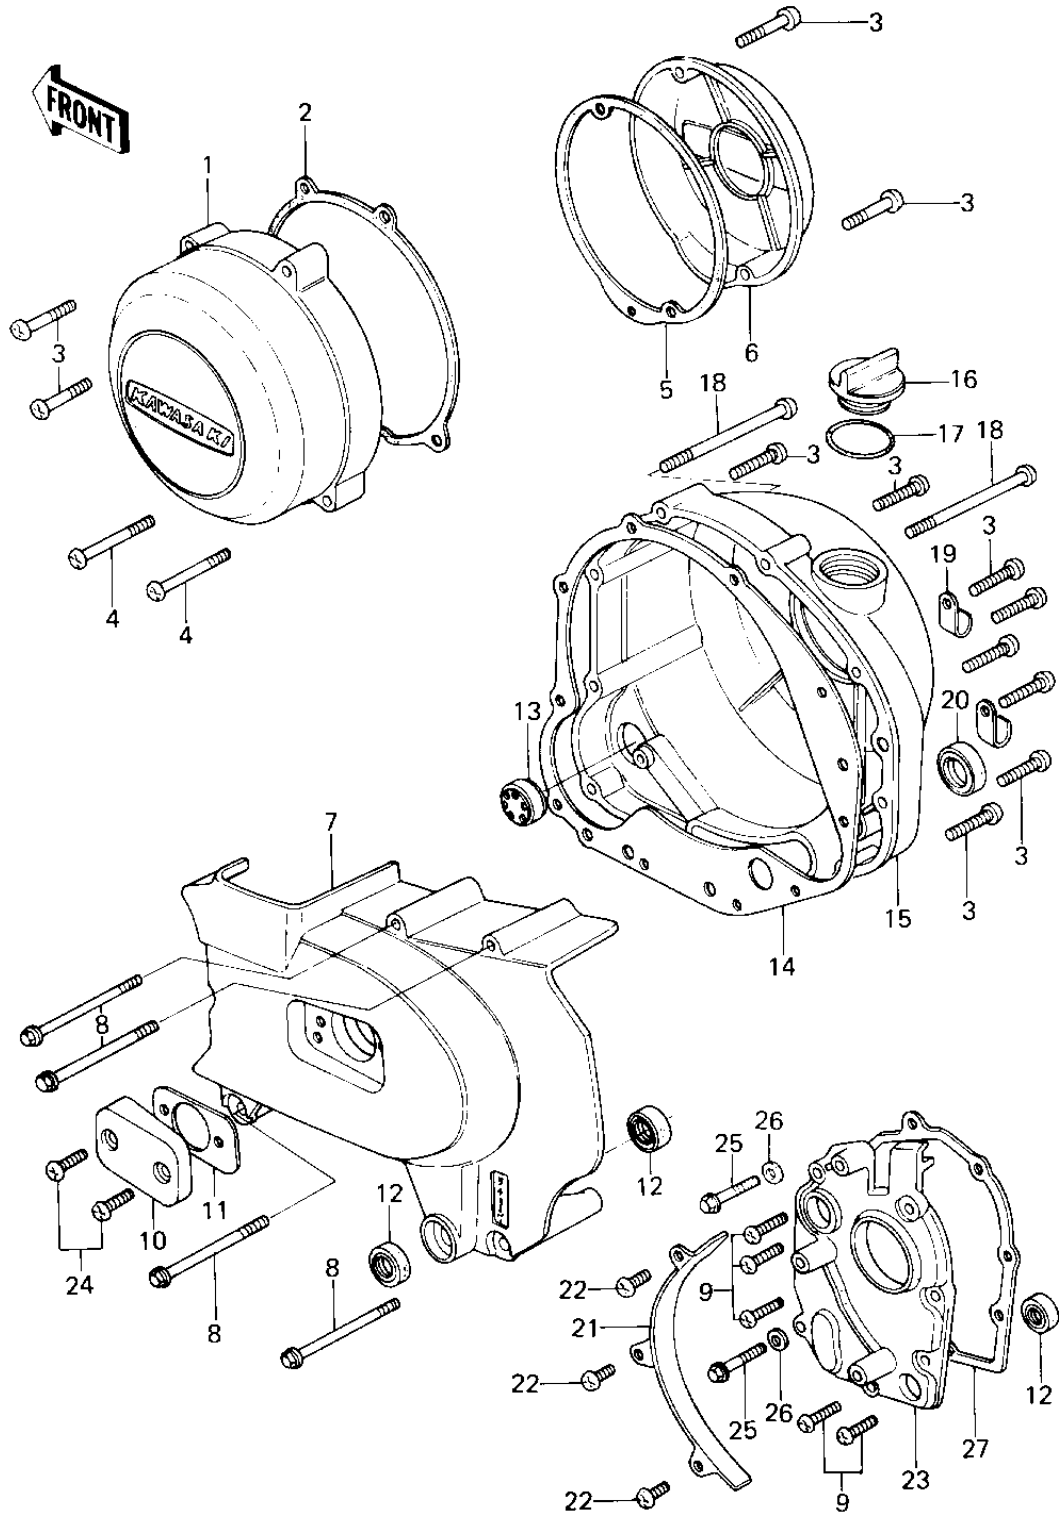

## 1979 SR PARTS DIAGRAM

ENGINE COVERS

## 1979 SR PARTS LIST

### ENGINE COVERS

ITEM NAME	PART NUMBER	QUANTITY
COVER,GENERATOR,BUFF (Ref # 1)	14031-1028	1
GASKET,GENERATOR COVE (Ref # 2)	11009-1987	1
SCREW PAN HEAD 6X30 (Ref # 3)	220B0630	1
SCREW PAN HEAD 6X40 (Ref # 4)	220B0640	1
GASKET,PULSING COIL C (Ref # 5)	11060-1053	1
CAP,BREAKER POINT,BUF (Ref # 6)	11012-1035	1
COVER,ENG SPROCKT,BUF (Ref # 7)	14026-035-80	1
BOLT-FLANGED,6X70 (Ref # 8)	130G0670	1
SCREW PAN HEAD 6X20 (Ref # 9)	220B0620	1
COVER,CLUTCH ADJUSTNG (Ref # 10)	14028-006-80	1
GASKET,CLUTCH ADJ CAP (Ref # 11)	14049-004	1
OIL SEAL,TB13225.5 (Ref # 12)	92051-005	1
GAUGE,OIL LEVEL (Ref # 13)	52015-004	1
GASKET,R.H.ENG COVER (Ref # 14)	14046-035	1
COVER,R.H.ENG,BUFF FN (Ref # 15)	14032-117-80	1
PLUG,OIL FILLER (Ref # 16)	16115-013	1
"O" RING,31MM (Ref # 17)	92055-049	1
SCREW PAN HEAD 6X80 (Ref # 18)	220B0680	1
CLAMP,WIRING HARNESS (Ref # 19)	21126-008	1
OIL SEAL SB20285 (Ref # 20)	92049-012	1
GUIDE,CHAIN (Ref # 21)	12053-1006	1
BOLT-UPSET 6X14 (Ref # 22)	112B0614	1
COVER,MISSION (Ref # 23)	14024-011	1
SCREW PAN HEAD 6X18 (Ref # 24)	220B0618	1
BOLT,HEX HEAD,6X35 (Ref # 25)	92001-164	1
WASHER OIL PUMP BANJO (Ref # 26)	92022-077	1
GASKET,TRANSMISSION C (Ref # 27)	11060-1056	1