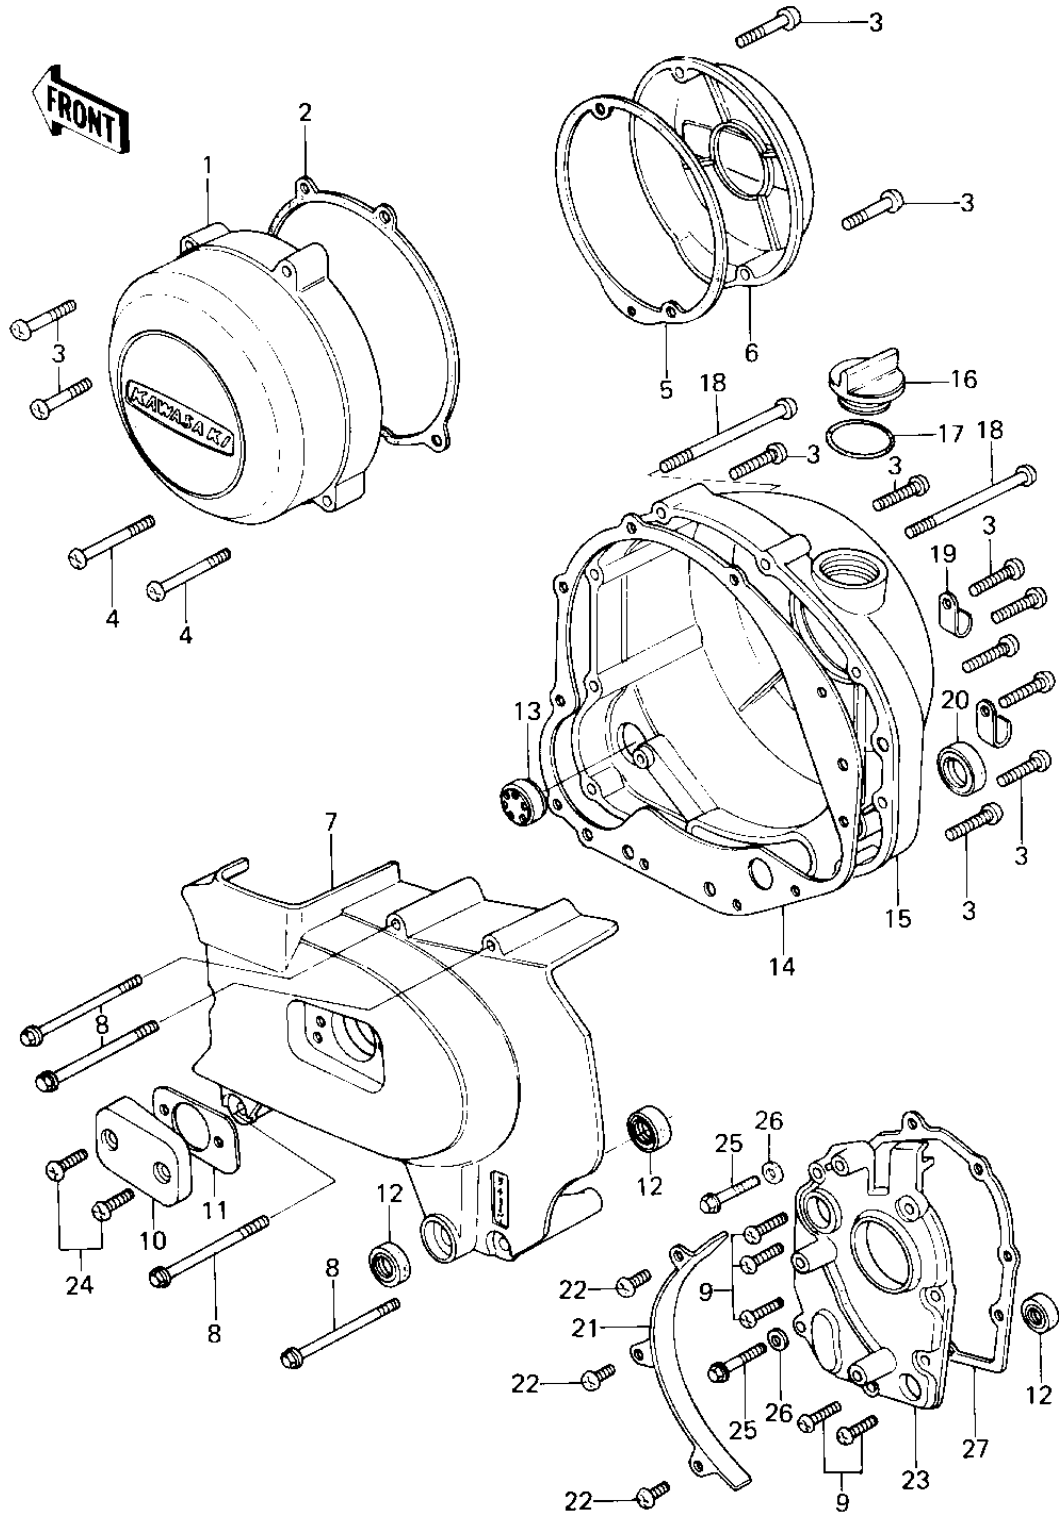

1978 SR PARTS DIAGRAM

ENGINE COVERS

1978 SR PARTS LIST

ENGINE COVERS

ITEM NAME	PART NUMBER	QUANTITY
COVER,GENERATOR,BUFF (Ref # 1)	14031-1028	1
GASKET,GENERATOR COVE (Ref # 2)	11009-1987	1
SCREW PAN HEAD 6X30 (Ref # 3)	220B0630	1
SCREW PAN HEAD 6X40 (Ref # 4)	220B0640	1
GASKET,PULSING COIL C (Ref # 5)	11060-1053	1
CAP,BREAKER POINT,BUF (Ref # 6)	11012-1035	1
COVER,ENG SPROCKT,BUF (Ref # 7)	14026-035-80	1
BOLT-FLANGED,6X70 (Ref # 8)	130G0670	1
SCREW PAN HEAD 6X20 (Ref # 9)	220B0620	1
COVER,CLUTCH ADJUSTNG (Ref # 10)	14028-006-80	1
GASKET,CLUTCH ADJ CAP (Ref # 11)	14049-004	1
OIL SEAL,TB13225.5 (Ref # 12)	92051-005	1
GAUGE,OIL LEVEL (Ref # 13)	52015-004	1
GASKET,R.H.ENG COVER (Ref # 14)	14046-035	1
COVER,R.H.ENG,BUFF FN (Ref # 15)	14032-117-80	1
PLUG,OIL FILLER (Ref # 16)	16115-013	1
"O" RING,31MM (Ref # 17)	92055-049	1
SCREW PAN HEAD 6X80 (Ref # 18)	220B0680	1
CLAMP,WIRING HARNESS (Ref # 19)	21126-008	1
OIL SEAL SB20285 (Ref # 20)	92049-012	1
GUIDE,CHAIN (Ref # 21)	12053-1006	1
BOLT-UPSET 6X14 (Ref # 22)	112B0614	1
COVER,MISSION (Ref # 23)	14024-011	1
SCREW PAN HEAD 6X18 (Ref # 24)	220B0618	1
BOLT,HEX HEAD,6X35 (Ref # 25)	92001-164	1
WASHER OIL PUMP BANJO (Ref # 26)	92022-077	1
GASKET,TRANSMISSION C (Ref # 27)	11060-1056	1