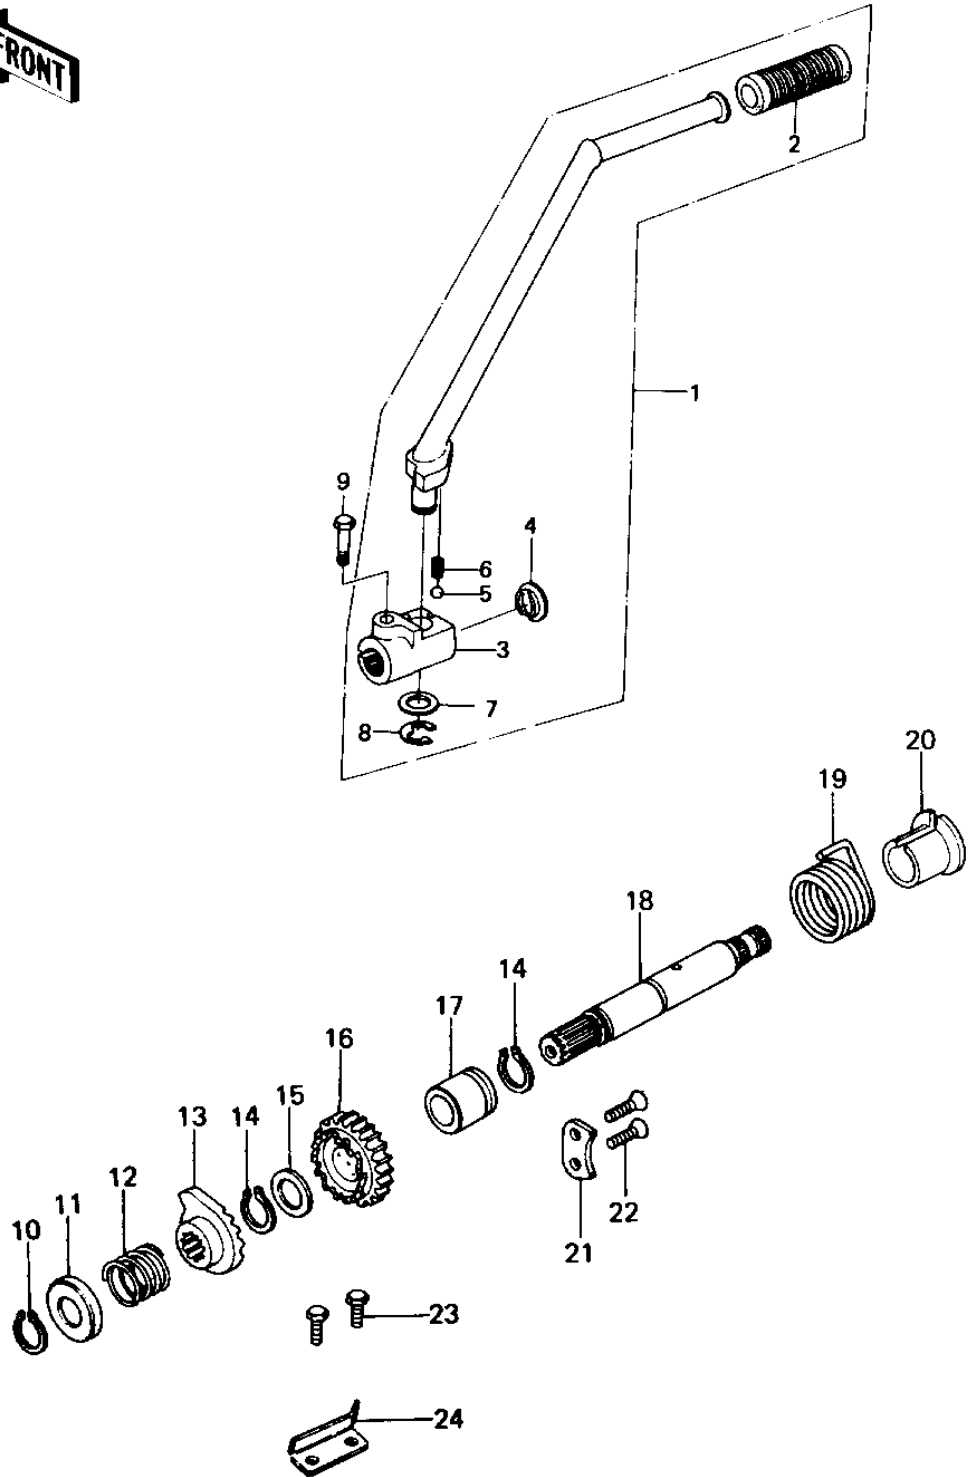

1979 SR PARTS DIAGRAM

KICKSTARTER MECHANISM

1979 SR PARTS LIST

KICKSTARTER MECHANISM

ITEM NAME	PART NUMBER	QUANTITY
PEDAL ASSY,KICK (Ref # 1)	13064-1005	1
RUBBER KICK PEDAL (Ref # 2)	13063-004	1
BOSS,KICK (Ref # 3)	13061-1008	1
PLUG,A,KICKSTARTER (Ref # 4)	92066-058	1
BALL STEEL 1/4' (Ref # 5)	600A0800	1
SPRING (Ref # 6)	92081-154	1
WASHER,PLAIN (Ref # 7)	92022-1019	1
CIRCLIP 10MM (Ref # 8)	482J0100	1
BOLT-HEX HEAD,6X32 (Ref # 9)	110N0632	1
CIRCLIP,19MM (Ref # 10)	480J1900	1
CAP,KICKSTARTER (Ref # 11)	92102-008	1
UNAVAILABLE IN PRICE BOOK (Ref # 12)	92061-104	1
RATCHET,KICK SHAFT (Ref # 13)	13078-011	1
CIRCLIP, 20MM (Ref # 14)	480J2000	1
WASHER THRUST (Ref # 15)	92022-112	1
GEAR,KICKSTARTER,20T (Ref # 16)	13068-035	1
BUSHING,KICK SHAFT (Ref # 17)	92028-175	1
SHAFT,KICKSTARTER (Ref # 18)	13066-045	1
SPRING,KICK RETURN (Ref # 19)	92082-006	1
GUIDE,KICK SPRING (Ref # 20)	13070-009	1
PLATE-DRUM LEV POSTON (Ref # 21)	13169-007	1
SCREW CNTSNK HD 6X12 (Ref # 22)	221B0612	1
BOLT-UPSET (Ref # 23)	112G0614	1
STOPPER,KICKSTARTER (Ref # 24)	13072-018	1