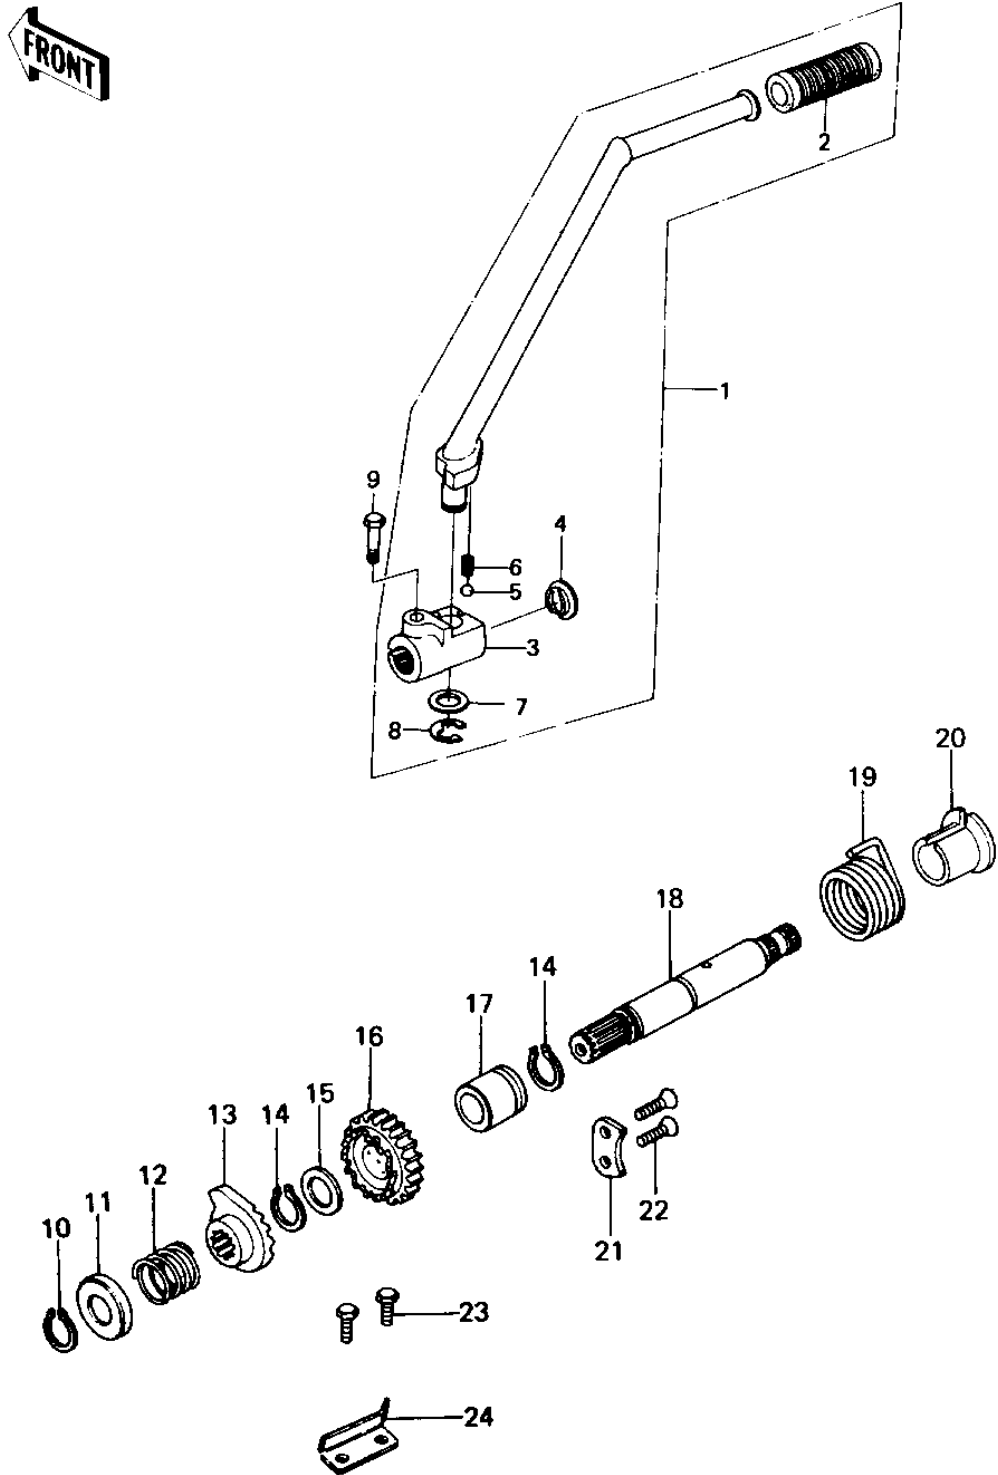

## 1978 SR PARTS DIAGRAM KICKSTARTER MECHANISM

## 1978 SR PARTS LIST

### KICKSTARTER MECHANISM

ITEM NAME	PART NUMBER	QUANTITY
PEDAL ASSY,KICK (Ref # 1)	13064-1005	1
RUBBER KICK PEDAL (Ref # 2)	13063-004	1
BOSS,KICK (Ref # 3)	13061-1008	1
PLUG,A,KICKSTARTER (Ref # 4)	92066-058	1
BALL STEEL 1/4' (Ref # 5)	600A0800	1
SPRING (Ref # 6)	92081-154	1
WASHER,PLAIN (Ref # 7)	92022-1019	1
CIRCLIP 10MM (Ref # 8)	482J0100	1
BOLT-HEX HEAD,6X32 (Ref # 9)	110N0632	1
CIRCLIP,19MM (Ref # 10)	480J1900	1
CAP,KICKSTARTER (Ref # 11)	92102-008	1
UNAVAILABLE IN PRICE BOOK (Ref # 12)	92061-104	1
RATCHET,KICK SHAFT (Ref # 13)	13078-011	1
CIRCLIP, 20MM (Ref # 14)	480J2000	1
WASHER THRUST (Ref # 15)	92022-112	1
GEAR,KICKSTARTER,20T (Ref # 16)	13068-035	1
BUSHING,KICK SHAFT (Ref # 17)	92028-175	1
SHAFT,KICKSTARTER (Ref # 18)	13066-045	1
SPRING,KICK RETURN (Ref # 19)	92082-006	1
GUIDE,KICK SPRING (Ref # 20)	13070-009	1
PLATE-DRUM LEV POSTON (Ref # 21)	13169-007	1
SCREW CNTSNK HD 6X12 (Ref # 22)	221B0612	1
BOLT-UPSET (Ref # 23)	112G0614	1
STOPPER,KICKSTARTER (Ref # 24)	13072-018	1