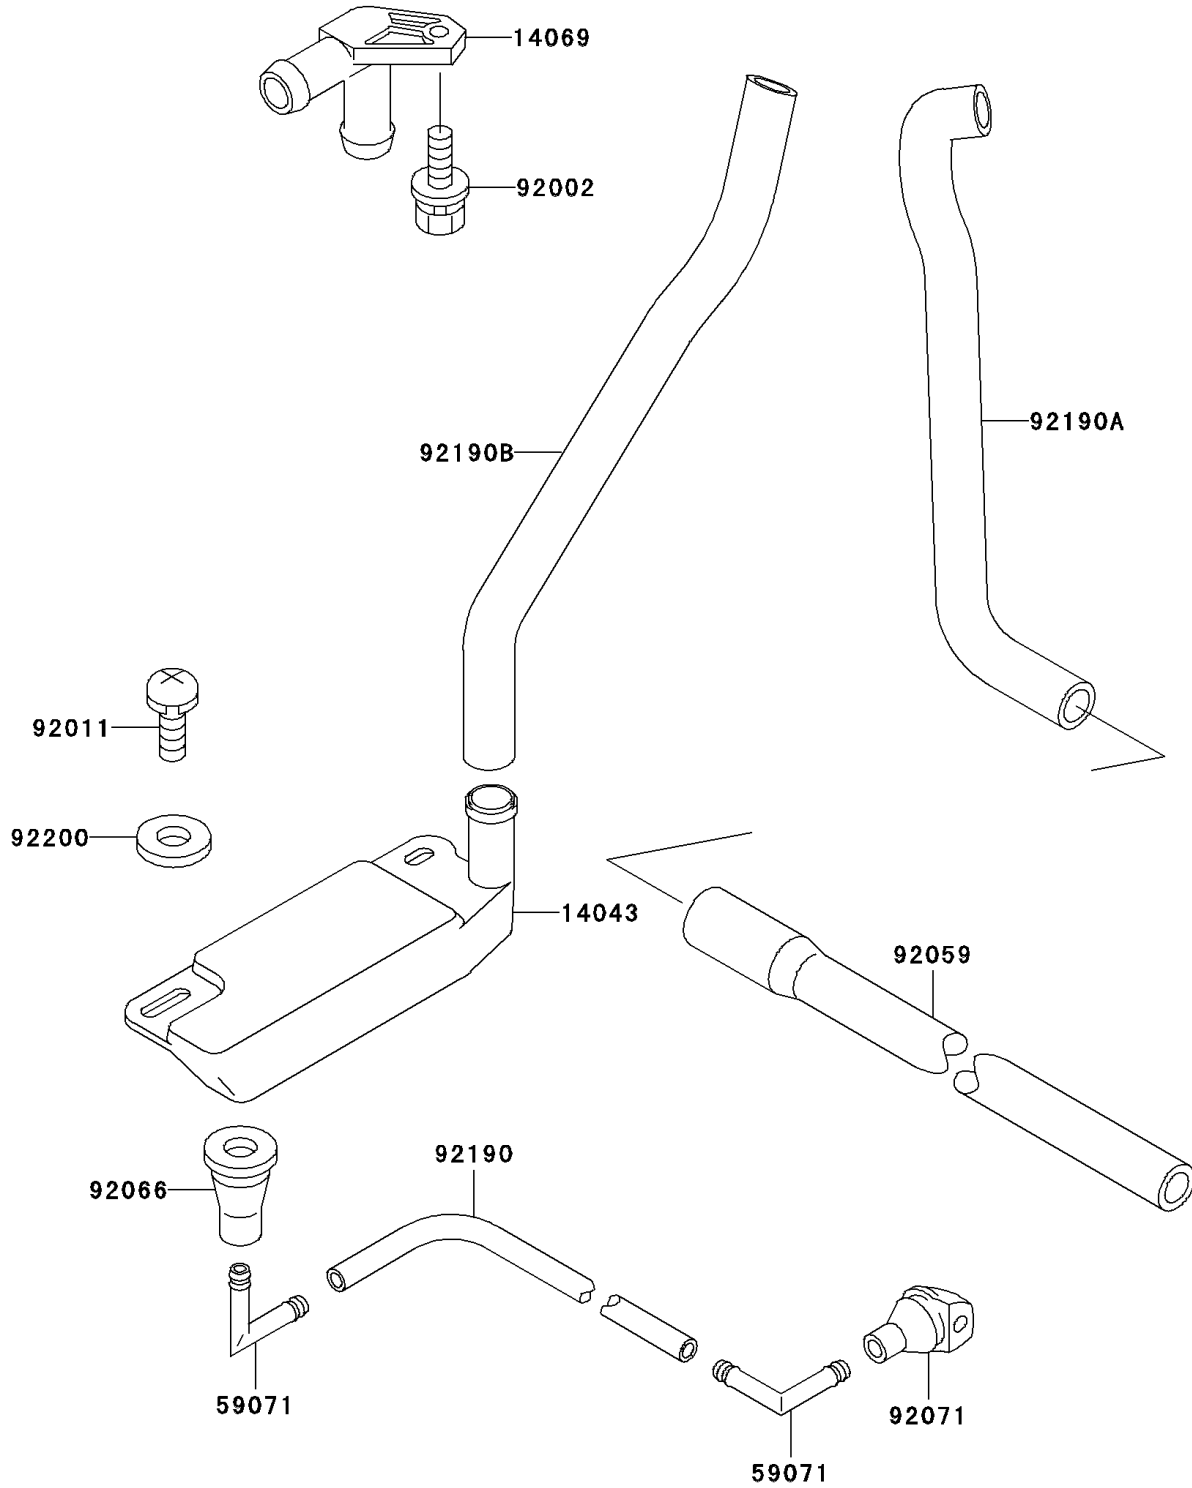

2002 SXI PRO PARTS DIAGRAM

Bilge System

F3145

2002 SXI PRO PARTS LIST

Bilge System

ITEM NAME	PART NUMBER	QUANTITY
FILTER (Ref # 14043)	14043-3708	1
BREATHER (Ref # 14069)	14069-3708	1
JOINT (Ref # 59071)	59071-3706	2
BOLT,6X20 (Ref # 92002)	92002-3755	1
SCREW,TAPPING (Ref # 92011)	92011-561	2
TUBE,L=200 (Ref # 92059)	92059-3894	1
PLUG (Ref # 92066)	92066-3706	1
GROMMET (Ref # 92071)	92071-3736	1
TUBE,5.8X10.8X330 (Ref # 92190)	92190-3816	1
TUBE (Ref # 92190A)	92190-3976	1
TUBE (Ref # 92190B)	92190-3977	1
WASHER,5.9X16X1.5 (Ref # 92200)	92200-3714	2