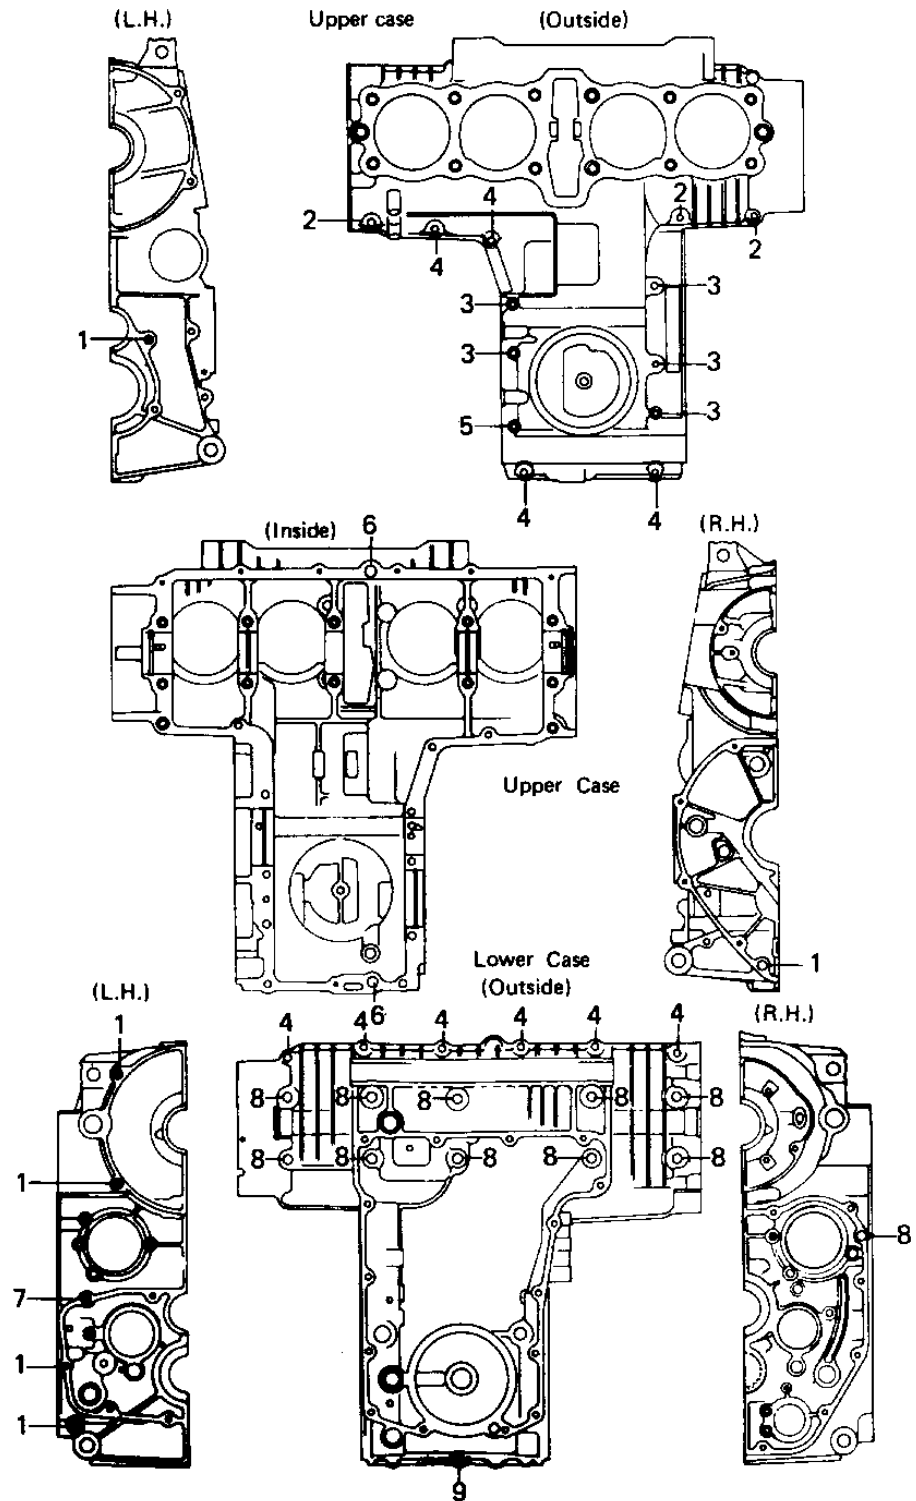

1979 SR PARTS DIAGRAM

CRANKCASE BOLT & STUD PATTERN

1979 SR PARTS LIST

CRANKCASE BOLT & STUD PATTERN

ITEM NAME	PART NUMBER	QUANTITY
PIN-DOWEL (Ref # 1)	92042-007	1
BOLT-FLANGED,6X50 (Ref # 2)	130G0650	1
BOLT,HEX HEAD,6X99 (Ref # 3)	92003-111	1
BOLT,6X43 (Ref # 4)	92002-1881	3
BOLT,HEX HEAD,6X116 (Ref # 5)	92003-113	1
PIN,DOWEL,10X8.2X14 (Ref # 6)	92043-1037	2
PIN,DOWEL,6X14 (Ref # 7)	551A0614	1
BOLT-FLANGED,8X95 (Ref # 8)	130P0895	1
BOLT,6X105 (Ref # 9)	92003-194	1