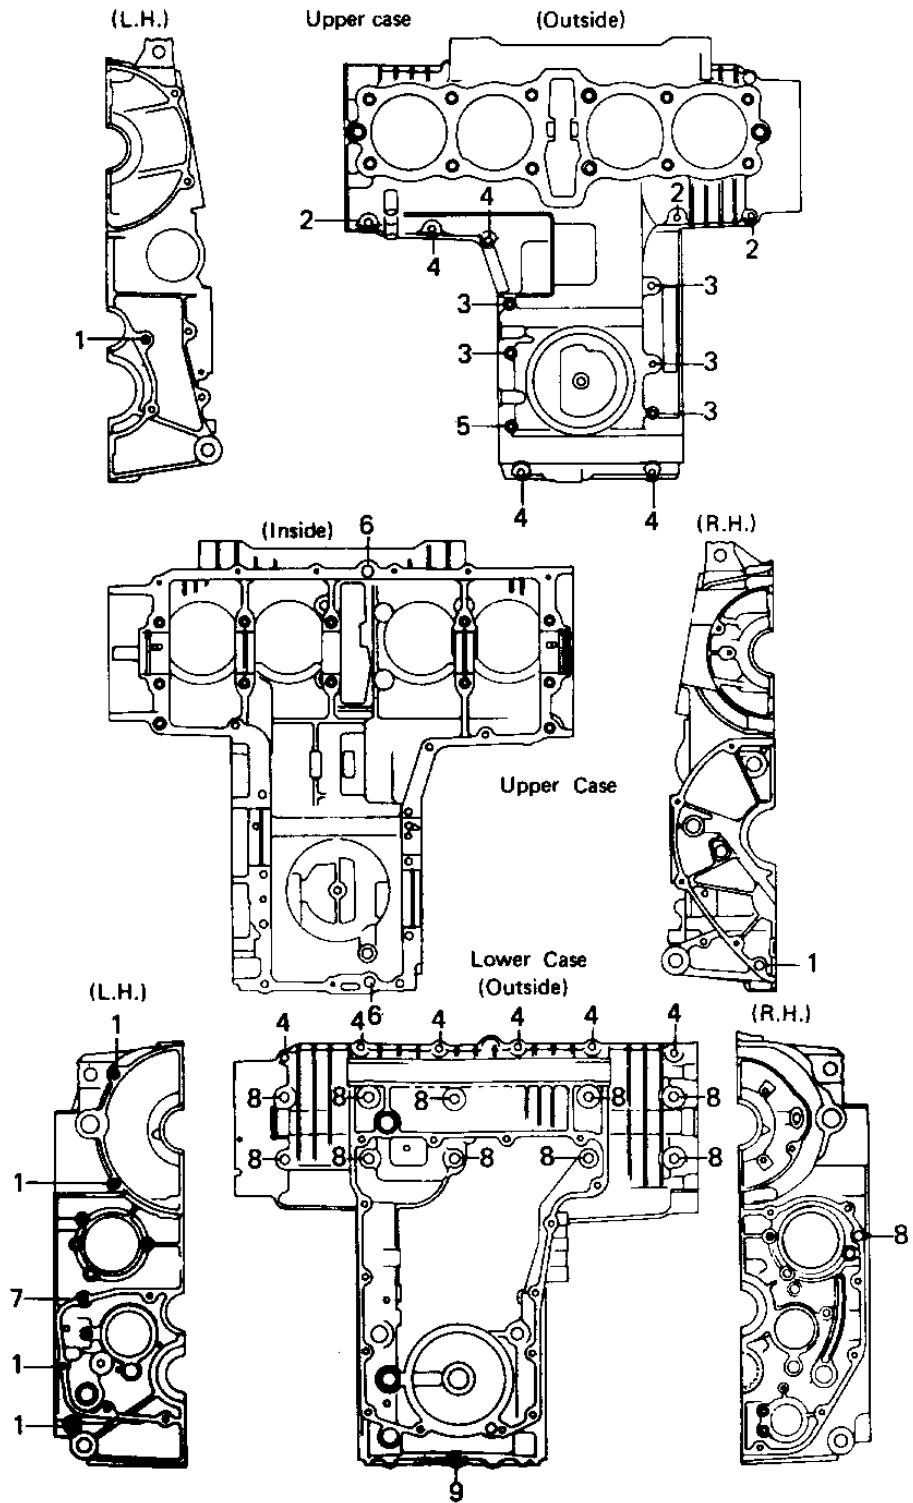

1978 SR PARTS DIAGRAM

CRANKCASE BOLT & STUD PATTERN

1978 SR PARTS LIST

CRANKCASE BOLT & STUD PATTERN

ITEM NAME	PART NUMBER	QUANTITY
PIN-DOWEL (Ref # 1)	92042-007	1
BOLT-FLANGED,6X50 (Ref # 2)	130G0650	1
BOLT,HEX HEAD,6X99 (Ref # 3)	92003-111	1
BOLT,6X43 (Ref # 4)	92002-1881	3
BOLT,HEX HEAD,6X116 (Ref # 5)	92003-113	1
PIN,DOWEL,10X8.2X14 (Ref # 6)	92043-1037	2
PIN,DOWEL,6X14 (Ref # 7)	551A0614	1
BOLT-FLANGED,8X95 (Ref # 8)	130P0895	1
BOLT,6X105 (Ref # 9)	92003-194	1