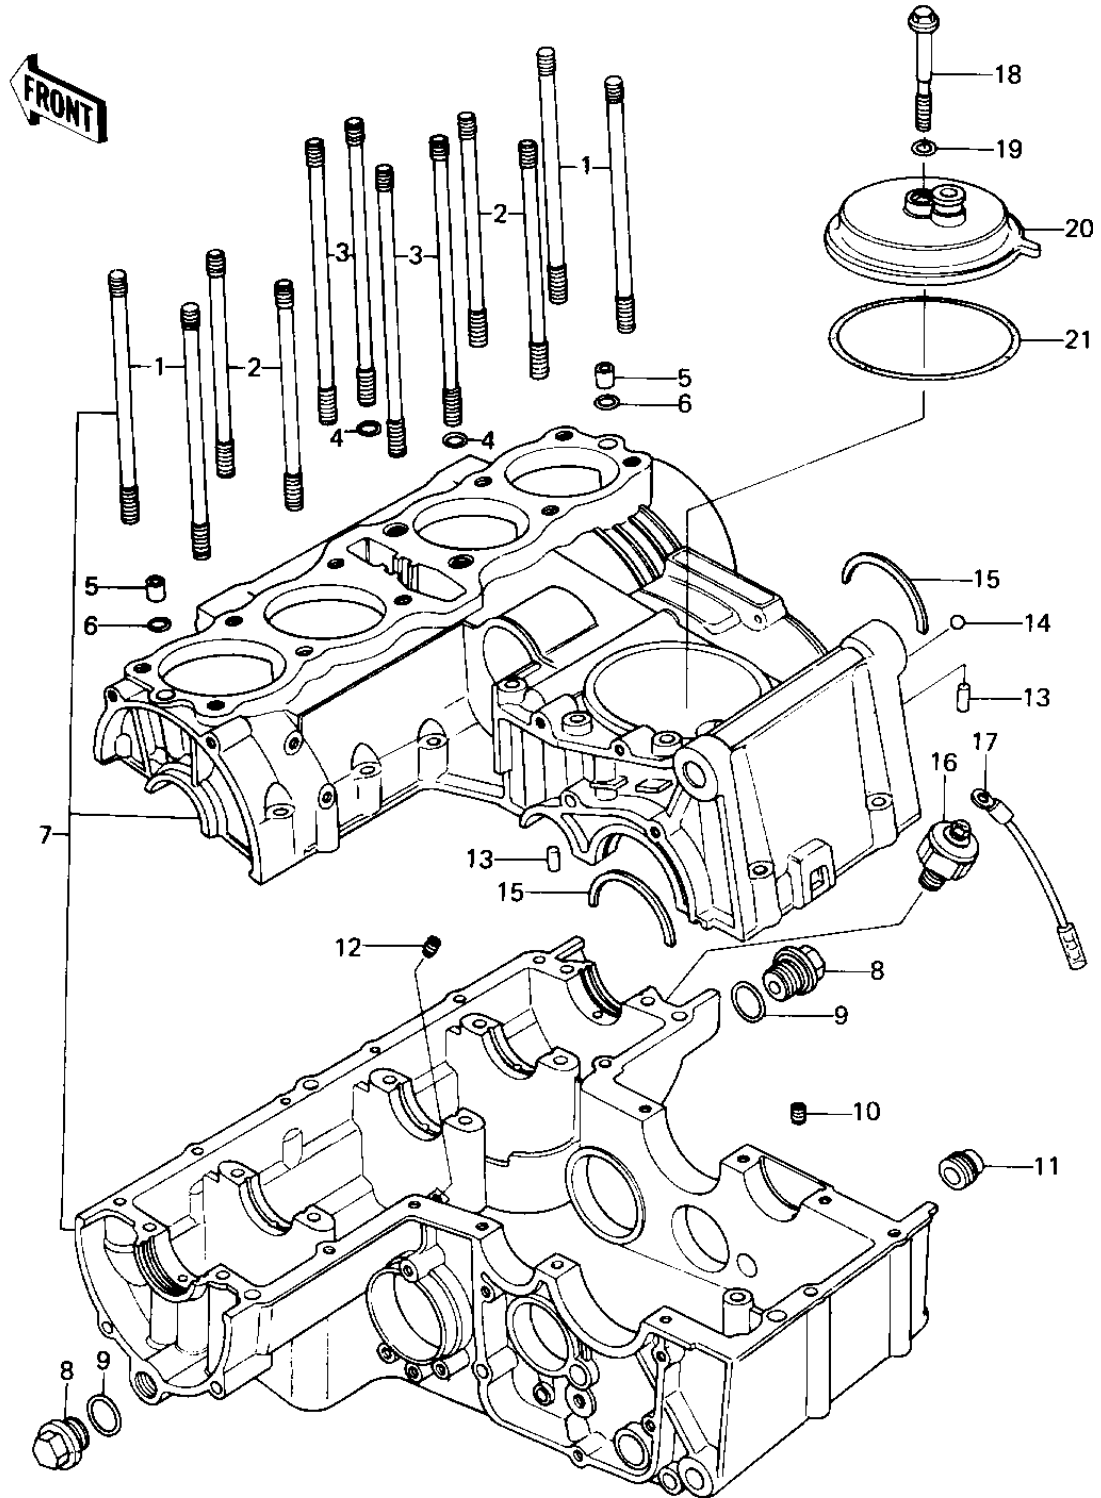

1979 SR PARTS DIAGRAM

CRANKCASE/BREATHER COVER

1979 SR PARTS LIST

CRANKCASE/BREATHER COVER

ITEM NAME	PART NUMBER	QUANTITY
STUD,10X133 (Ref # 1)	92004-1004	1
STUD,10X116 (Ref # 2)	92004-1007	1
STUD,10X153 (Ref # 3)	92004-062	1
"O" RING,8.8MM (Ref # 4)	92055-099	1
NOZZLE (Ref # 5)	92062-016	1
O RING (Ref # 6)	670D2010	1
CRANKCASE SET (Ref # 7)	14001-5046	1
PLUG (Ref # 8)	92066-066	1
RING-O (Ref # 9)	92055-1146	1
NOZZLE (Ref # 10)	92062-015	1
NOZZLE (Ref # 11)	92062-014	1
NOZZLE,OIL BIAS (Ref # 12)	92062-011	1
PIN DOWEL 6MM (Ref # 13)	92042-016	1
PLUG (Ref # 14)	92066-057	1
RING BEARING SETTING (Ref # 15)	14013-004	1
SWITCH ASY,OIL PRSSUR (Ref # 16)	16144-006	1
WIRE,LEAD,OIL SWITCH (Ref # 17)	26011-1011	1
BOLT,HEX HEAD,8X72 (Ref # 18)	92003-107	1
"O" RING,8MM (Ref # 19)	670B1508	1
BODY-BREATHER (Ref # 20)	14070-1008	1
"O" RING,91MM (Ref # 21)	92055-052	1