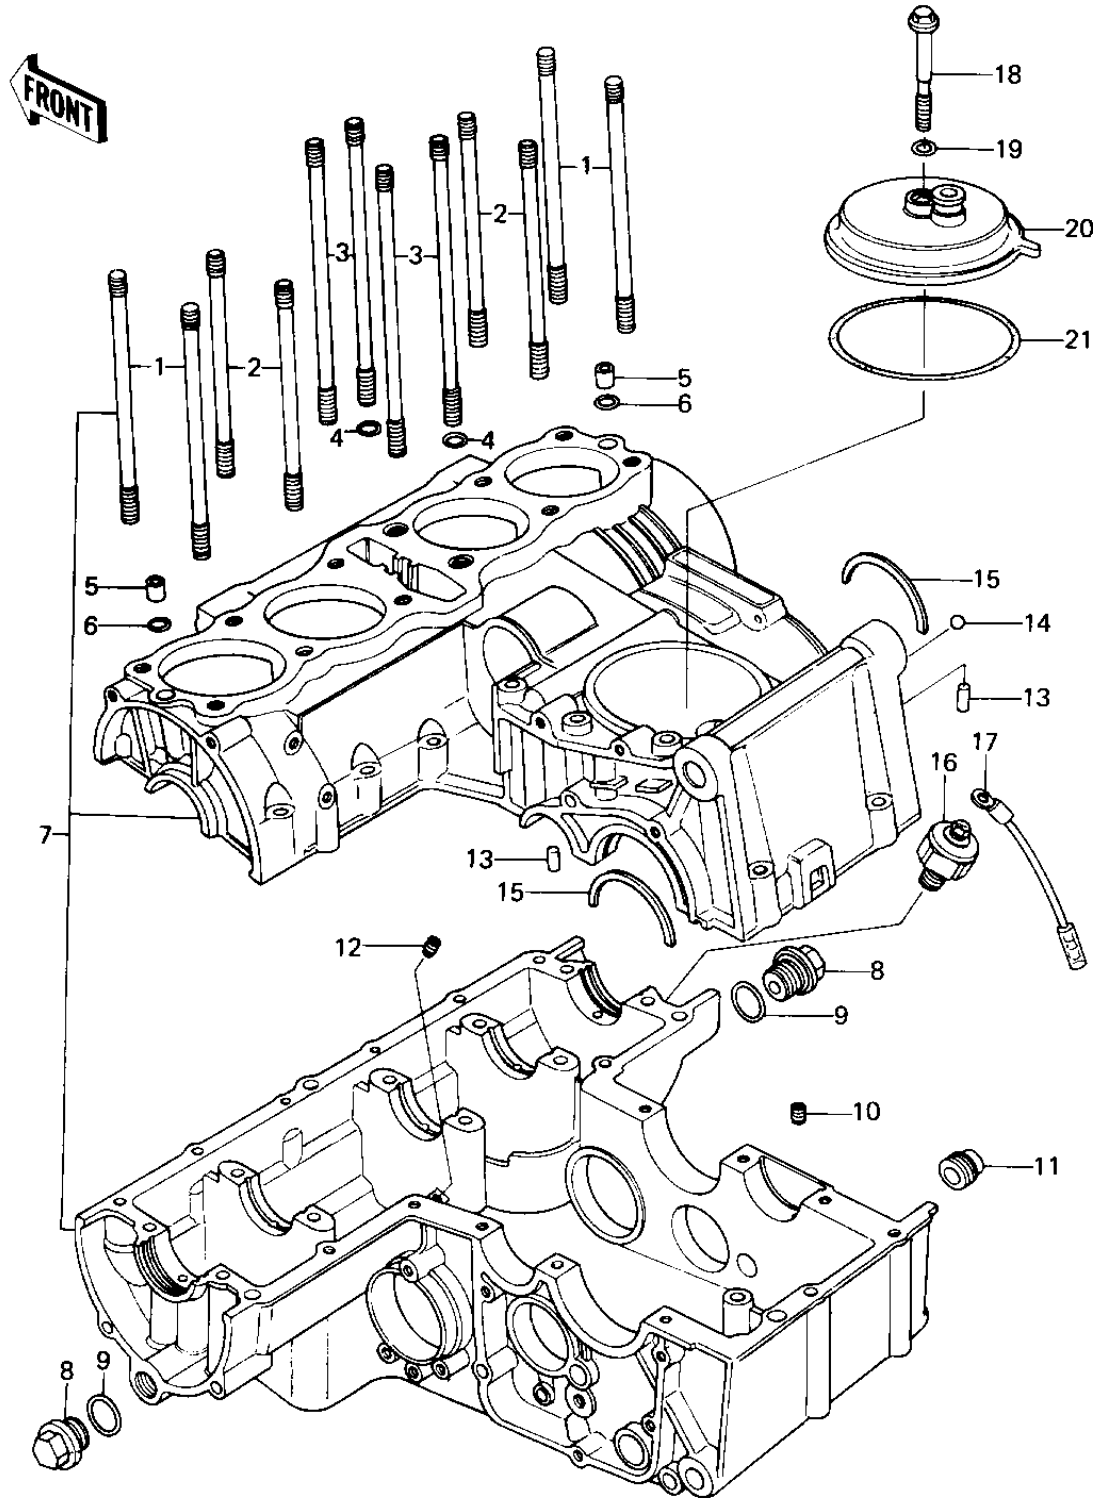

## 1978 SR PARTS DIAGRAM

CRANKCASE/BREATHER COVER

## 1978 SR PARTS LIST

### CRANKCASE/BREATHER COVER

ITEM NAME	PART NUMBER	QUANTITY
STUD,10X133 (Ref # 1)	92004-1004	1
STUD,10X116 (Ref # 2)	92004-1007	1
STUD,10X153 (Ref # 3)	92004-062	1
"O" RING,8.8MM (Ref # 4)	92055-099	1
NOZZLE (Ref # 5)	92062-016	1
O RING (Ref # 6)	670D2010	1
CRANKCASE SET (Ref # 7)	14001-5046	1
PLUG (Ref # 8)	92066-066	1
RING-O (Ref # 9)	92055-1146	1
NOZZLE (Ref # 10)	92062-015	1
NOZZLE (Ref # 11)	92062-014	1
NOZZLE,OIL BIAS (Ref # 12)	92062-011	1
PIN DOWEL 6MM (Ref # 13)	92042-016	1
PLUG (Ref # 14)	92066-057	1
RING BEARING SETTING (Ref # 15)	14013-004	1
SWITCH ASY,OIL PRSSUR (Ref # 16)	16144-006	1
WIRE,LEAD,OIL SWITCH (Ref # 17)	26011-1011	1
BOLT,HEX HEAD,8X72 (Ref # 18)	92003-107	1
"O" RING,8MM (Ref # 19)	670B1508	1
BODY-BREATHER (Ref # 20)	14070-1008	1
"O" RING,91MM (Ref # 21)	92055-052	1