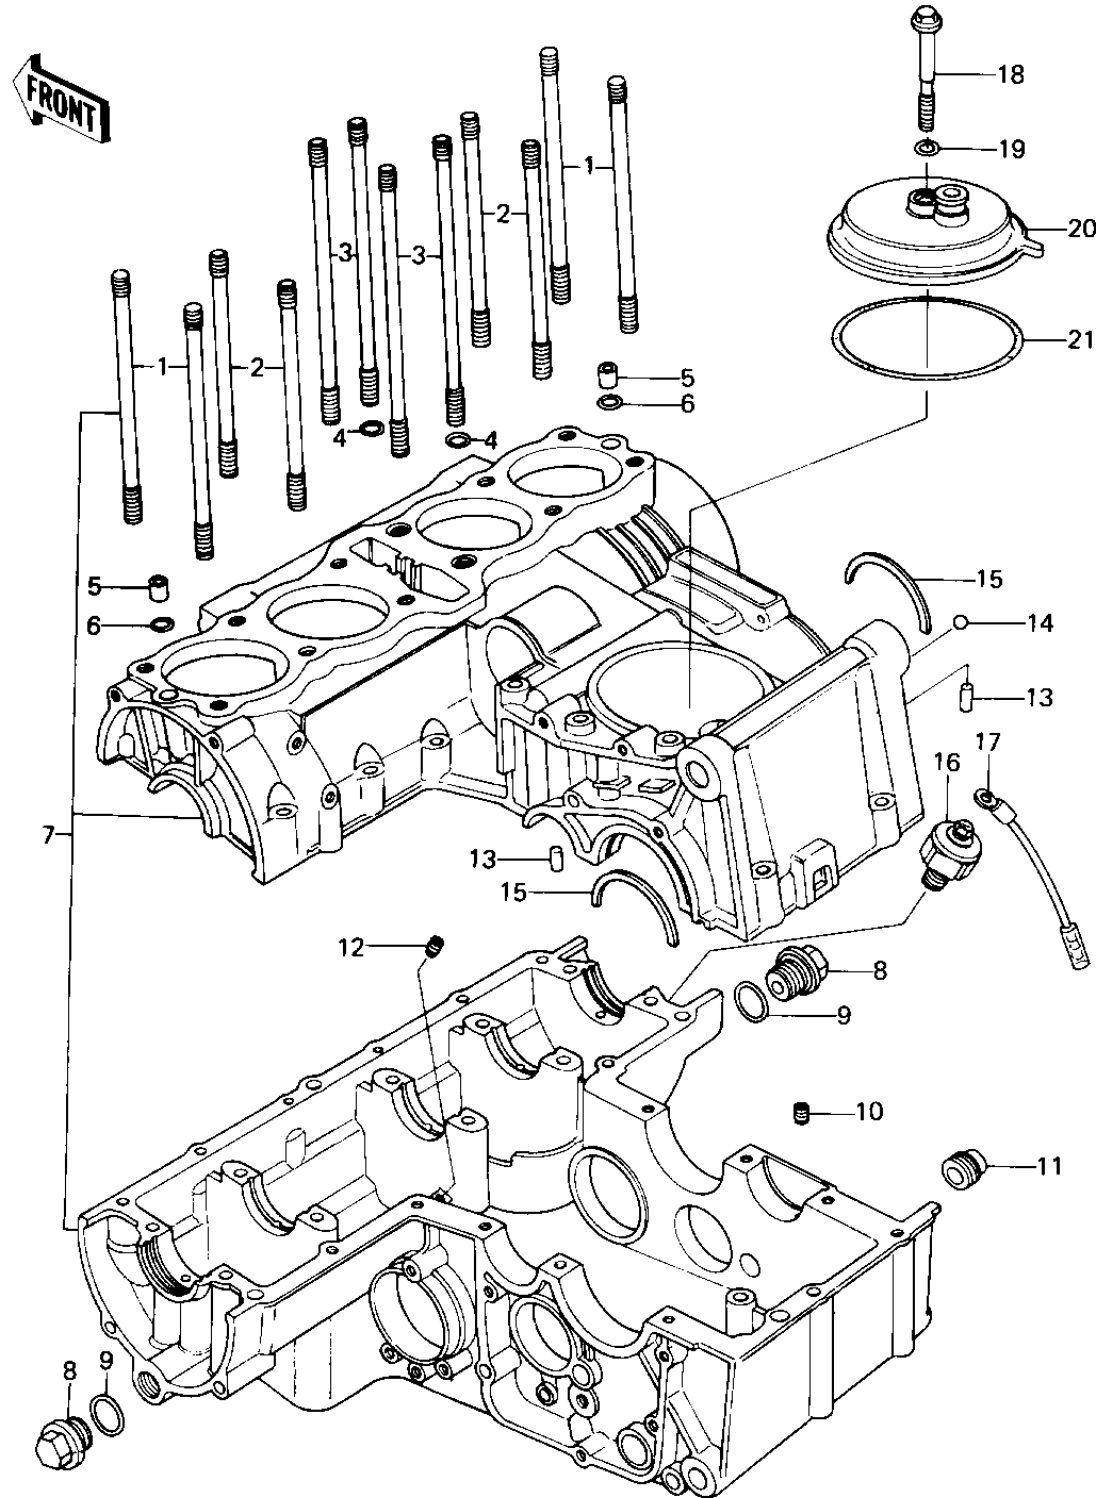

1978 SR PARTS DIAGRAM

CRANKCASE/BREATHER COVER

1978 SR PARTS LIST

CRANKCASE/BREATHER COVER

ITEM NAME	PART NUMBER	QUANTITY
STUD,10X133 (Ref # 1)	92004-1004	2
STUD,10X116 (Ref # 2)	92004-1007	2
STUD,10X153 (Ref # 3)	92004-062	2
"O" RING,8.8MM (Ref # 4)	92055-099	2
NOZZLE (Ref # 5)	92062-016	2
O RING (Ref # 6)	670D2010	2
CRANKCASE SET (Ref # 7)	14001-5046	2
PLUG (Ref # 8)	92066-066	2
RING-O (Ref # 9)	92055-1146	2
NOZZLE (Ref # 10)	92062-015	2
NOZZLE (Ref # 11)	92062-014	2
NOZZLE,OIL BIAS (Ref # 12)	92062-011	2
PIN DOWEL 6MM (Ref # 13)	92042-016	2
PLUG (Ref # 14)	92066-057	2
RING BEARING SETTING (Ref # 15)	14013-004	2
SWITCH ASY,OIL PRSSUR (Ref # 16)	16144-006	2
WIRE,LEAD,OIL SWITCH (Ref # 17)	26011-1011	2
BOLT,HEX HEAD,8X72 (Ref # 18)	92003-107	2
"O" RING,8MM (Ref # 19)	670B1508	2
BODY-BREATHER (Ref # 20)	14070-1008	2
"O" RING,91MM (Ref # 21)	92055-052	2