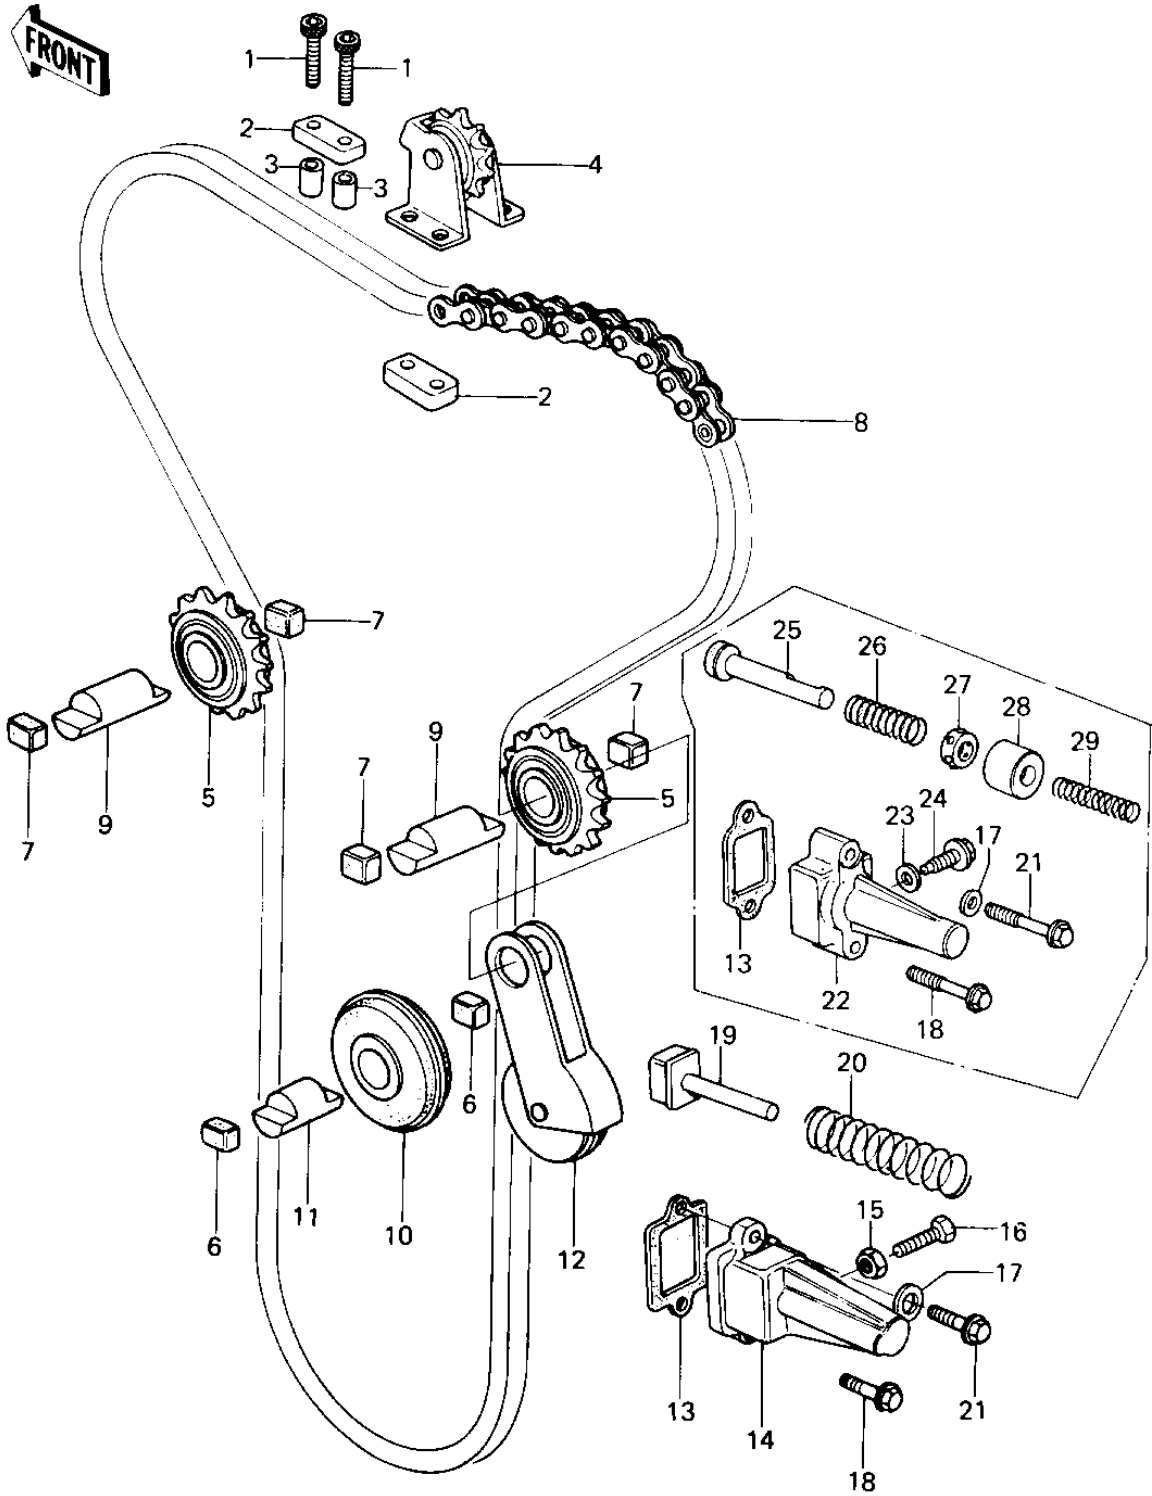

## 1979 SR PARTS DIAGRAM

CAM CHAIN/TENSIONER

## 1979 SR PARTS LIST

### CAM CHAIN/TENSIONER

ITEM NAME	PART NUMBER	QUANTITY
BOLT,ALLEN,6X32 (Ref # 1)	120Q0632	1
DAMPER RUBBER (Ref # 2)	92075-289	1
COLLAR,8X15 (Ref # 3)	92027-1079	1
IDLER ASSY,CAM CHAIN (Ref # 4)	12053-1013	1
IDLER ASSY,CAM CHAIN (Ref # 5)	12053-1012	1
DAMPER RUBBER (Ref # 6)	92075-123	1
RUBBER,GUIDE ROLLAR (Ref # 7)	92075-232	1
CHAIN,CAM (Ref # 8)	21070-012	1
SHAFT,GUIDE ROLLER (Ref # 9)	12052-005	1
ROLLER,CAM CHN GUIDE (Ref # 10)	12055-004	1
SHAFT,CAM CHAIN GUIDE (Ref # 11)	12052-003	1
TENSIONER,CAM CHAIN (Ref # 12)	12048-015	1
GASKET,TENSIONER (Ref # 13)	11009-1980	1
HOLDER,TENSIONER (Ref # 14)	12049-1003	1
NUT 6MM (Ref # 15)	311B0600	1
BOLT,TENSIONER ADJUST (Ref # 16)	92003-093	1
WASHER OIL PUMP BANJO (Ref # 17)	92022-077	2
BOLT,FLANGED,6X30 (Ref # 18)	130G0630	1
PUSH ROD,CAM CHAIN (Ref # 19)	12054-001	1
SPRING,TENSTIONER (Ref # 20)	92081-107	1
BOLT,FLANGED,6X35 (Ref # 21)	130H0635	1
TENSIONER KIT (Ref # 22)	99996-1021	1
BELT,TENSIONER ADJUST (Ref # 24)	92001-1155	1
ROD ASSY,PUSH (Ref # 25)	13116-1008	1
SPRING,TENSIONER (Ref # 26)	92081-1068	1
RETAINER (Ref # 27)	14020-1002	1
COLLAR, TENSIONER (Ref # 28)	92027-1102	1
SPRING (Ref # 29)	92081-146	1