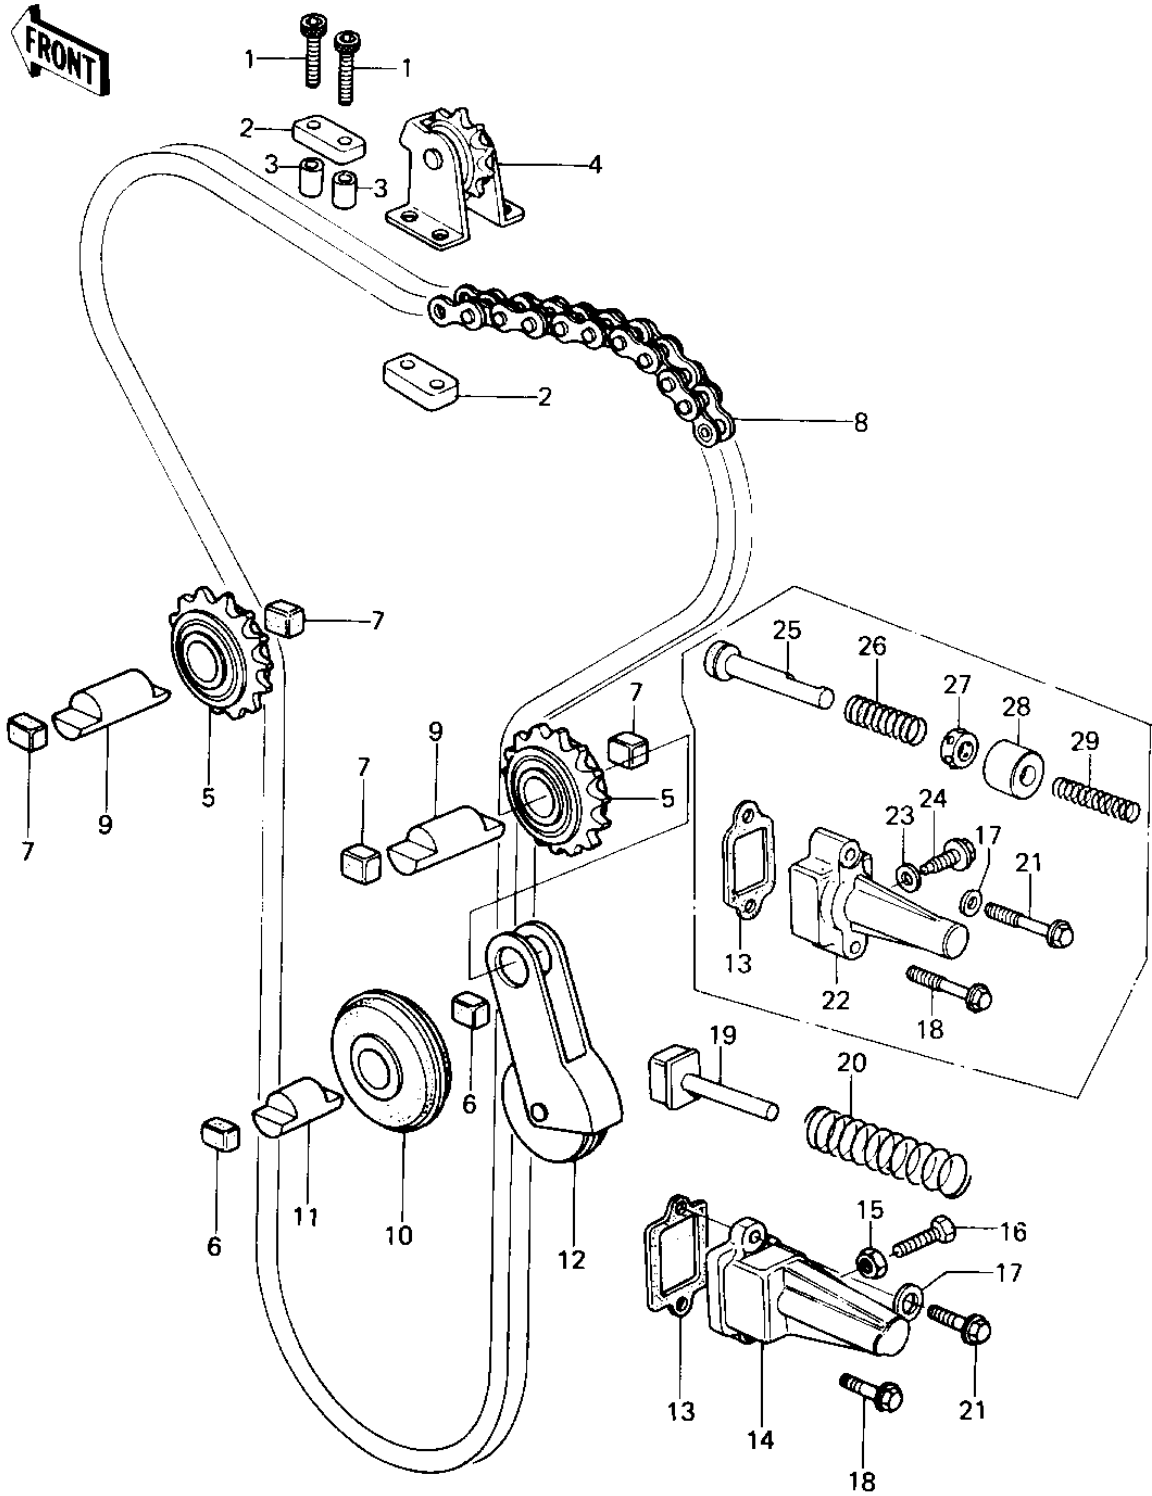

1978 SR PARTS DIAGRAM

CAM CHAIN/TENSIONER

1978 SR PARTS LIST

CAM CHAIN/TENSIONER

ITEM NAME	PART NUMBER	QUANTITY
BOLT,ALLEN,6X32 (Ref # 1)	120Q0632	1
DAMPER RUBBER (Ref # 2)	92075-289	1
COLLAR,8X15 (Ref # 3)	92027-1079	1
IDLER ASSY,CAM CHAIN (Ref # 4)	12053-1013	1
IDLER ASSY,CAM CHAIN (Ref # 5)	12053-1012	1
DAMPER RUBBER (Ref # 6)	92075-123	1
RUBBER,GUIDE ROLLAR (Ref # 7)	92075-232	1
CHAIN,CAM (Ref # 8)	21070-012	1
SHAFT,GUIDE ROLLER (Ref # 9)	12052-005	1
ROLLER,CAM CHN GUIDE (Ref # 10)	12055-004	1
SHAFT,CAM CHAIN GUIDE (Ref # 11)	12052-003	1
TENSIONER,CAM CHAIN (Ref # 12)	12048-015	1
GASKET,TENSIONER (Ref # 13)	11009-1980	1
HOLDER,TENSIONER (Ref # 14)	12049-1003	1
NUT 6MM (Ref # 15)	311B0600	1
BOLT,TENSIONER ADJUST (Ref # 16)	92003-093	1
WASHER OIL PUMP BANJO (Ref # 17)	92022-077	2
BOLT,FLANGED,6X30 (Ref # 18)	130G0630	1
PUSH ROD,CAM CHAIN (Ref # 19)	12054-001	1
SPRING,TENSTIONER (Ref # 20)	92081-107	1
BOLT,FLANGED,6X35 (Ref # 21)	130H0635	1
TENSIONER KIT (Ref # 22)	99996-1021	1
BELT,TENSIONER ADJUST (Ref # 24)	92001-1155	1
ROD ASSY,PUSH (Ref # 25)	13116-1008	1
SPRING,TENSIONER (Ref # 26)	92081-1068	1
RETAINER (Ref # 27)	14020-1002	1
COLLAR, TENSIONER (Ref # 28)	92027-1102	1
SPRING (Ref # 29)	92081-146	1