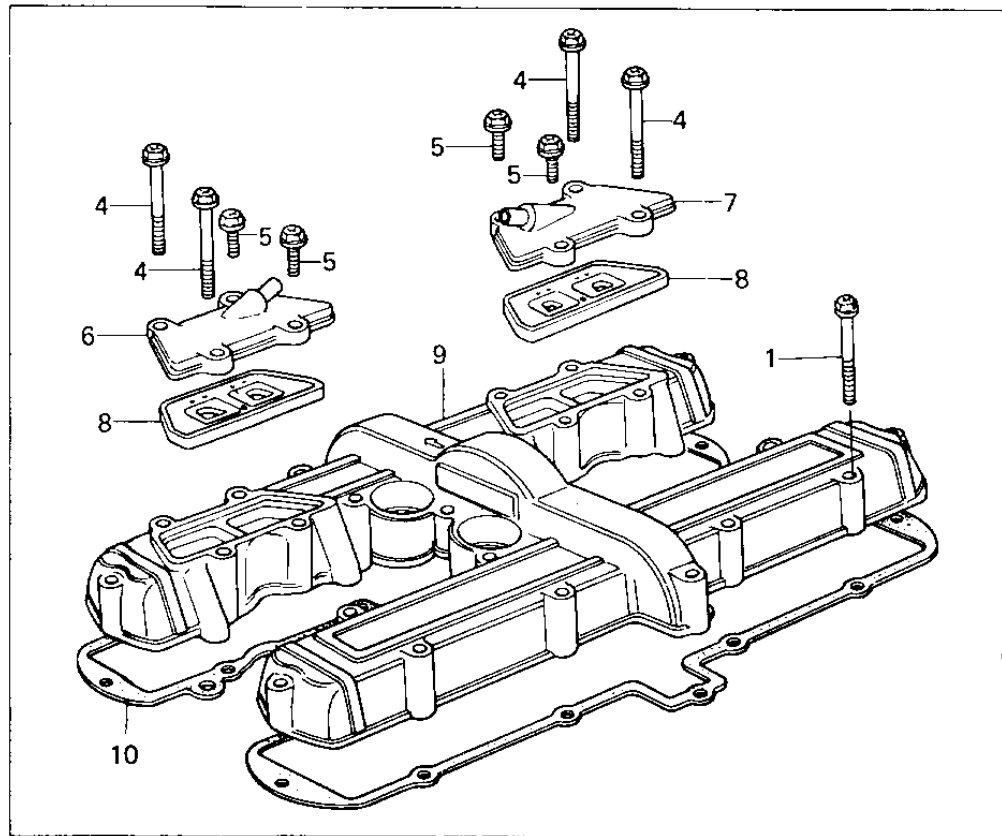

1978 SR PARTS DIAGRAM

CYLINDER HEAD COVER

1978 SR PARTS LIST

CYLINDER HEAD COVER

ITEM NAME	PART NUMBER	QUANTITY
BOLT,HEX HEAD,6X45 (Ref # 1)	92001-165	20
COVER,CYLINDER HEAD (Ref # 2)	11022-009-2H	1
COVER,CYLINDER HEAD (Ref # 2)	14025-1065	1
GASKET,CYL HEAD COVER (Ref # 3)	11009-1025	1
GASKET,CYL HEAD COVER (Ref # 10)	11009-1065	1
BOLT,HEX HEAD,6X45 (Ref # 11)	92001-165	4
BOLT,HEX HEAD,6X45 (Ref # 11)	92001-165	4
GEAR,TACHOMETER,10T (Ref # 12)	13223-011	1
RING-O,10MM (Ref # 13)	92055-1149	1
GUIDE,TACHOMETER GEAR (Ref # 14)	92087-010	1
OIL SEAL (Ref # 15)	92050-075	1
GASKET,TACHOMETER GER (Ref # 16)	92065-103	1
HOLDER SET,TACHOMETER (Ref # 17)	13091-5001	1
HOLDER,TACHOMETR,3.2T (Ref # 18)	13091-1009	1
HOLDER,TACHOMETER2.3T (Ref # 19)	13091-1008	1
BOLT,6X14 (Ref # 20)	120P0614	1