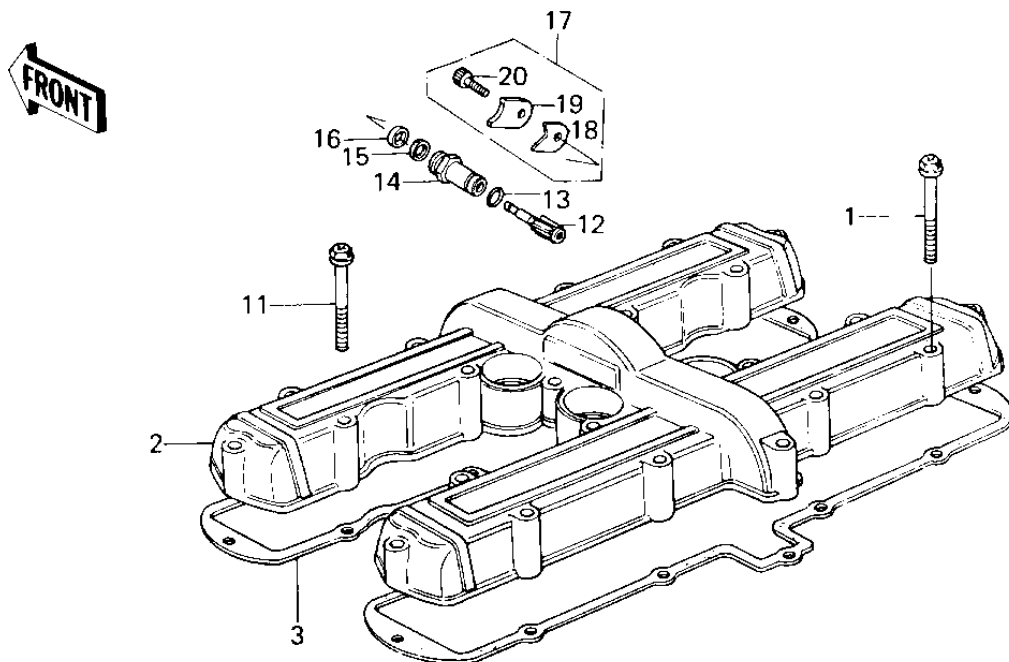

1978 SR PARTS DIAGRAM

CYLINDER HEAD COVER

1978 SR PARTS LIST

CYLINDER HEAD COVER

ITEM NAME	PART NUMBER	QUANTITY
BOLT,HEX HEAD,6X45 (Ref # 1)	92001-165	3
COVER,CYLINDER HEAD (Ref # 2)	11022-009-2H	1
COVER,CYLINDER HEAD (Ref # 2)	14025-1065	1
GASKET,CYL HEAD COVER (Ref # 3)	11009-1025	1
GASKET,CYL HEAD COVER (Ref # 10)	11009-1065	1
GEAR,TACHOMETER,10T (Ref # 12)	13223-011	1
RING-O,10MM (Ref # 13)	92055-1149	1
GUIDE,TACHOMETER GEAR (Ref # 14)	92087-010	1
OIL SEAL (Ref # 15)	92050-075	1
GASKET,TACHOMETER GER (Ref # 16)	92065-103	1
HOLDER SET,TACHOMETER (Ref # 17)	13091-5001	1
HOLDER,TACHOMETR,3.2T (Ref # 18)	13091-1009	1
HOLDER,TACHOMETER2.3T (Ref # 19)	13091-1008	1
BOLT,6X14 (Ref # 20)	120P0614	1