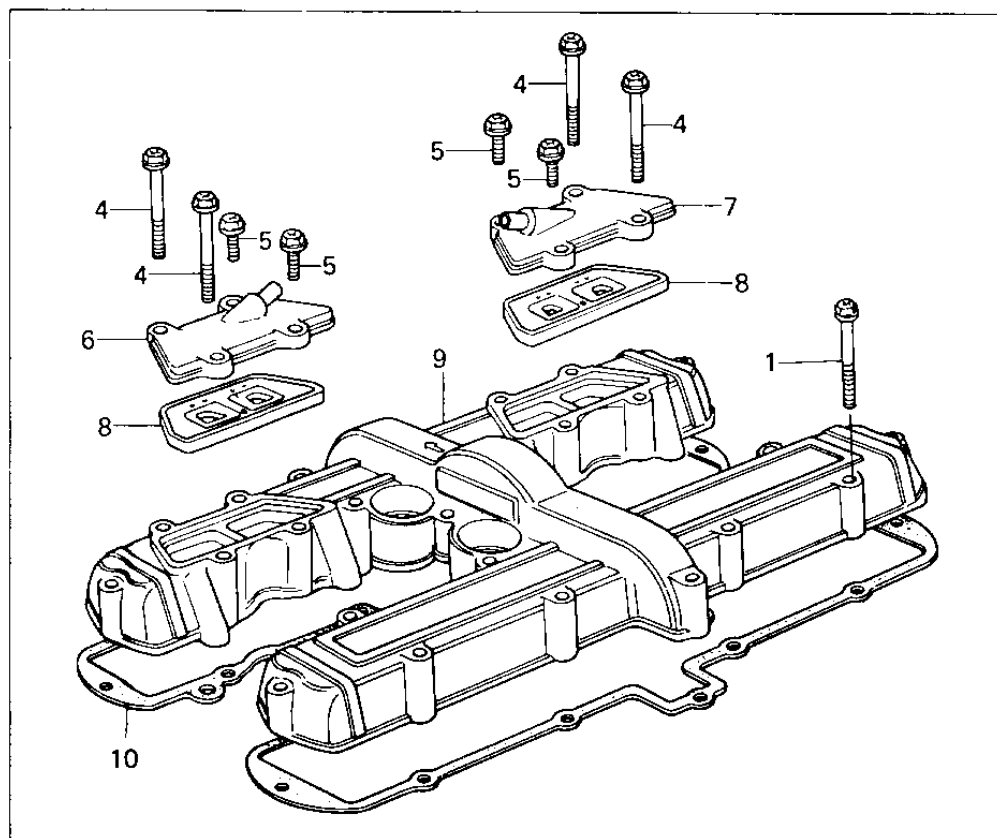

1978 SR PARTS DIAGRAM

CYLINDER HEAD COVER

1978 SR PARTS LIST

CYLINDER HEAD COVER

ITEM NAME	PART NUMBER	QUANTITY
BOLT,HEX HEAD,6X45 (Ref # 1)	92001-165	3
COVER,CYLINDER HEAD (Ref # 2)	11022-009-2H	1
COVER,CYLINDER HEAD (Ref # 2)	14025-1065	1
GASKET,CYL HEAD COVER (Ref # 3)	11009-1025	1
GASKET,CYL HEAD COVER (Ref # 10)	11009-1065	1
GEAR,TACHOMETER,10T (Ref # 12)	13223-011	1
RING-O,10MM (Ref # 13)	92055-1149	1
GUIDE,TACHOMETER GEAR (Ref # 14)	92087-010	1
OIL SEAL (Ref # 15)	92050-075	1
GASKET,TACHOMETER GER (Ref # 16)	92065-103	1
HOLDER SET,TACHOMETER (Ref # 17)	13091-5001	1
HOLDER,TACHOMETR,3.2T (Ref # 18)	13091-1009	1
HOLDER,TACHOMETER2.3T (Ref # 19)	13091-1008	1
BOLT,6X14 (Ref # 20)	120P0614	1