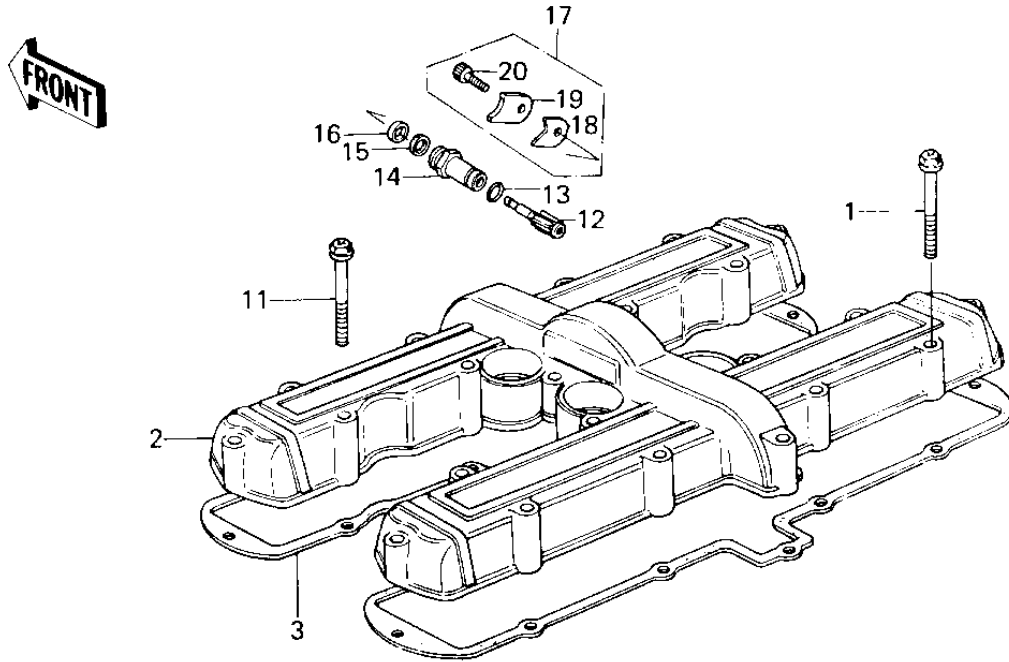

1978 SR PARTS DIAGRAM

CYLINDER HEAD COVER

1978 SR PARTS LIST

CYLINDER HEAD COVER

ITEM NAME	PART NUMBER	QUANTITY
BOLT,HEX HEAD,6X45 (Ref # 1)	92001-165	20
COVER,CYLINDER HEAD (Ref # 2)	11022-009-2H	1
COVER,CYLINDER HEAD (Ref # 2)	14025-1065	1
GASKET,CYL HEAD COVER (Ref # 3)	11009-1025	1
GASKET,CYL HEAD COVER (Ref # 10)	11009-1065	1
BOLT,HEX HEAD,6X45 (Ref # 11)	92001-165	4
BOLT,HEX HEAD,6X45 (Ref # 11)	92001-165	4
GEAR,TACHOMETER,10T (Ref # 12)	13223-011	1
RING-O,10MM (Ref # 13)	92055-1149	1
GUIDE,TACHOMETER GEAR (Ref # 14)	92087-010	1
OIL SEAL (Ref # 15)	92050-075	1
GASKET,TACHOMETER GER (Ref # 16)	92065-103	1
HOLDER SET,TACHOMETER (Ref # 17)	13091-5001	1
HOLDER,TACHOMETR,3.2T (Ref # 18)	13091-1009	1
HOLDER,TACHOMETER2.3T (Ref # 19)	13091-1008	1
BOLT,6X14 (Ref # 20)	120P0614	1