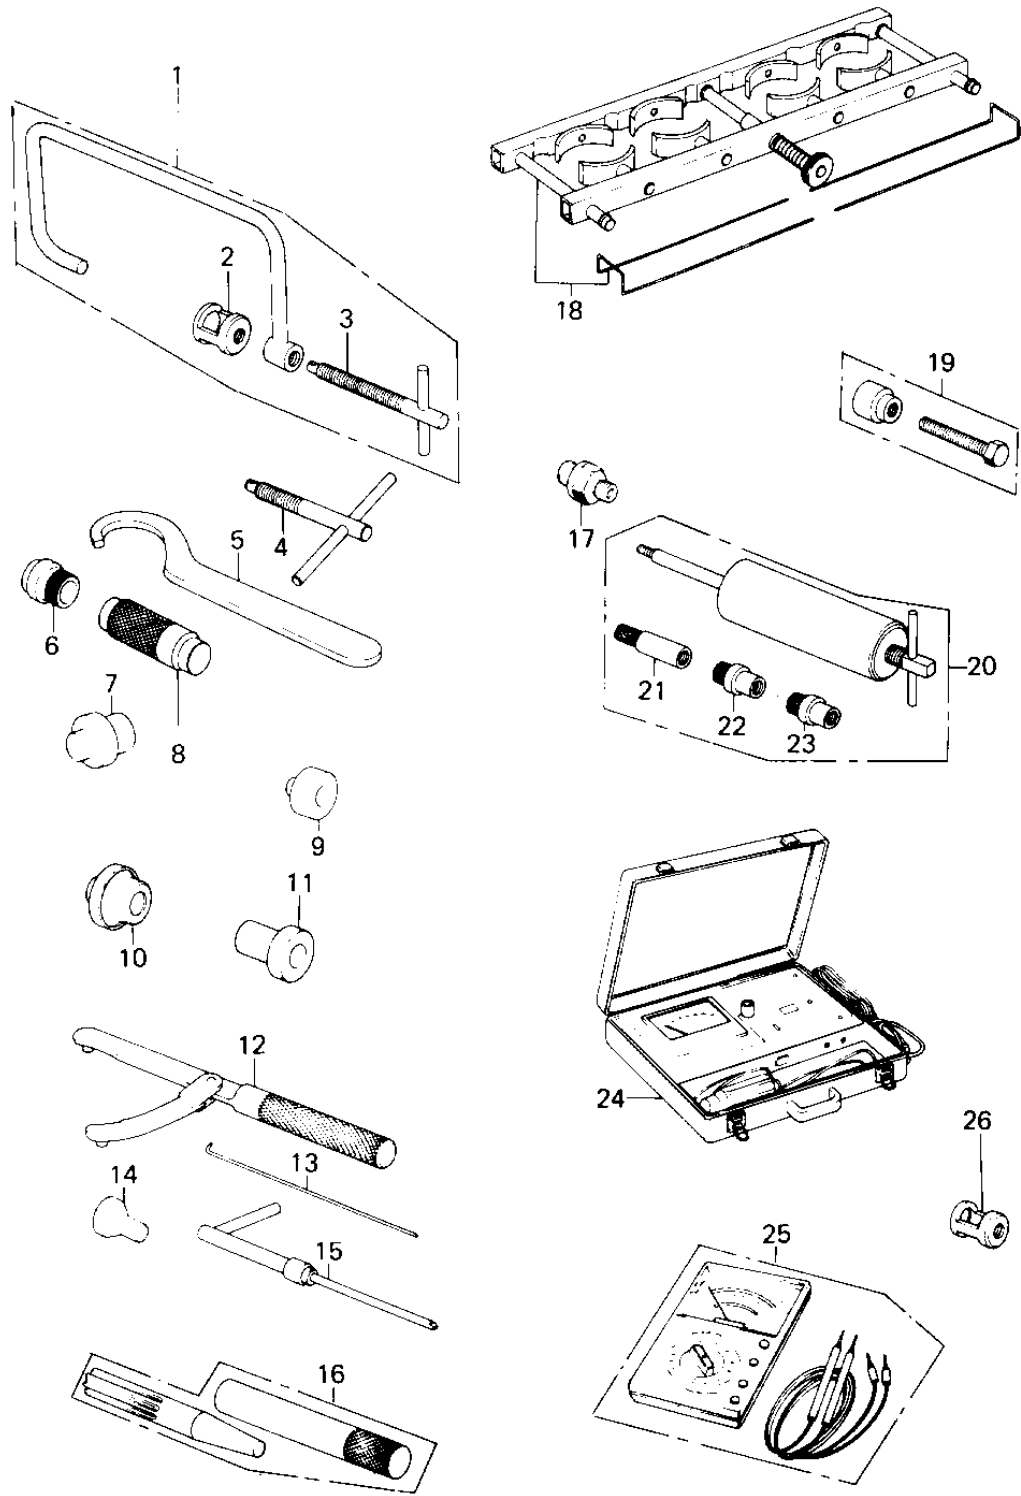

1979 Custom PARTS DIAGRAM SPECIAL SERVICE TOOLS "B"

1979 Custom PARTS LIST

SPECIAL SERVICE TOOLS "B"

ITEM NAME	PART NUMBER	QUANTITY
COMPRESSOR,VLV SPRIN (Ref # 1)	57001-241	1
57001-246 (Canada) (Ref # 2)	57001-242	1
BOLT,VALVE COMPRESER (Ref # 3)	57001-244	1
57001-1216 (Canada) (Ref # 4)	57001-254	1
HOLDER,DYNAMO ROTOR (Ref # 5)	57001-255	1
*** N.L.A.*** (Canada) (Ref # 6)	57001-265	1
GUIDE,SHFT SFT OIL S (Ref # 7)	57001-266	1
57001-1129 (Canada) (Ref # 8)	57001-286	1
57001-1129 (Canada) (Ref # 9)	57001-290	1
*** N.L.A.*** (Canada) (Ref # 10)	57001-296	1
*** N.L.A.*** (Canada) (Ref # 11)	57001-297	1
57001-1343 (Canada) (Ref # 12)	57001-306	1
*** N.L.A.*** (Canada) (Ref # 13)	57001-309	1
ADAPTER,2ND GEAR PUL (Ref # 14)	57001-317	1
ADJUSTER BALANCE (Ref # 15)	57001-351	1
*** N.L.A.*** (Canada) (Ref # 16)	57001-380	1
57001-1278 (Canada) (Ref # 17)	57001-403	1
COMPRESSOR-PSTN RING (Ref # 18)	57001-531	1
UNAVAILABLE IN PRICE BOOK (Ref # 19)	57001-535	1
PULLER-PISTON PIN (Ref # 20)	57001-910	1
ADAPTER A,PIN PULLER (Canada) (Ref # 21)	57001-912	1
ADAPTER B, PIN PULLE (Ref # 22)	57001-913	1
ADAPTER C,PIN PULLER (Ref # 23)	57001-914	1
*** N.L.A.*** (Canada) (Ref # 24)	57001-980	1
MULTIMETER (Ref # 25)	57001-983	1
ADAPTER,VLV COMPRESR (Ref # 26)	57001-243	1