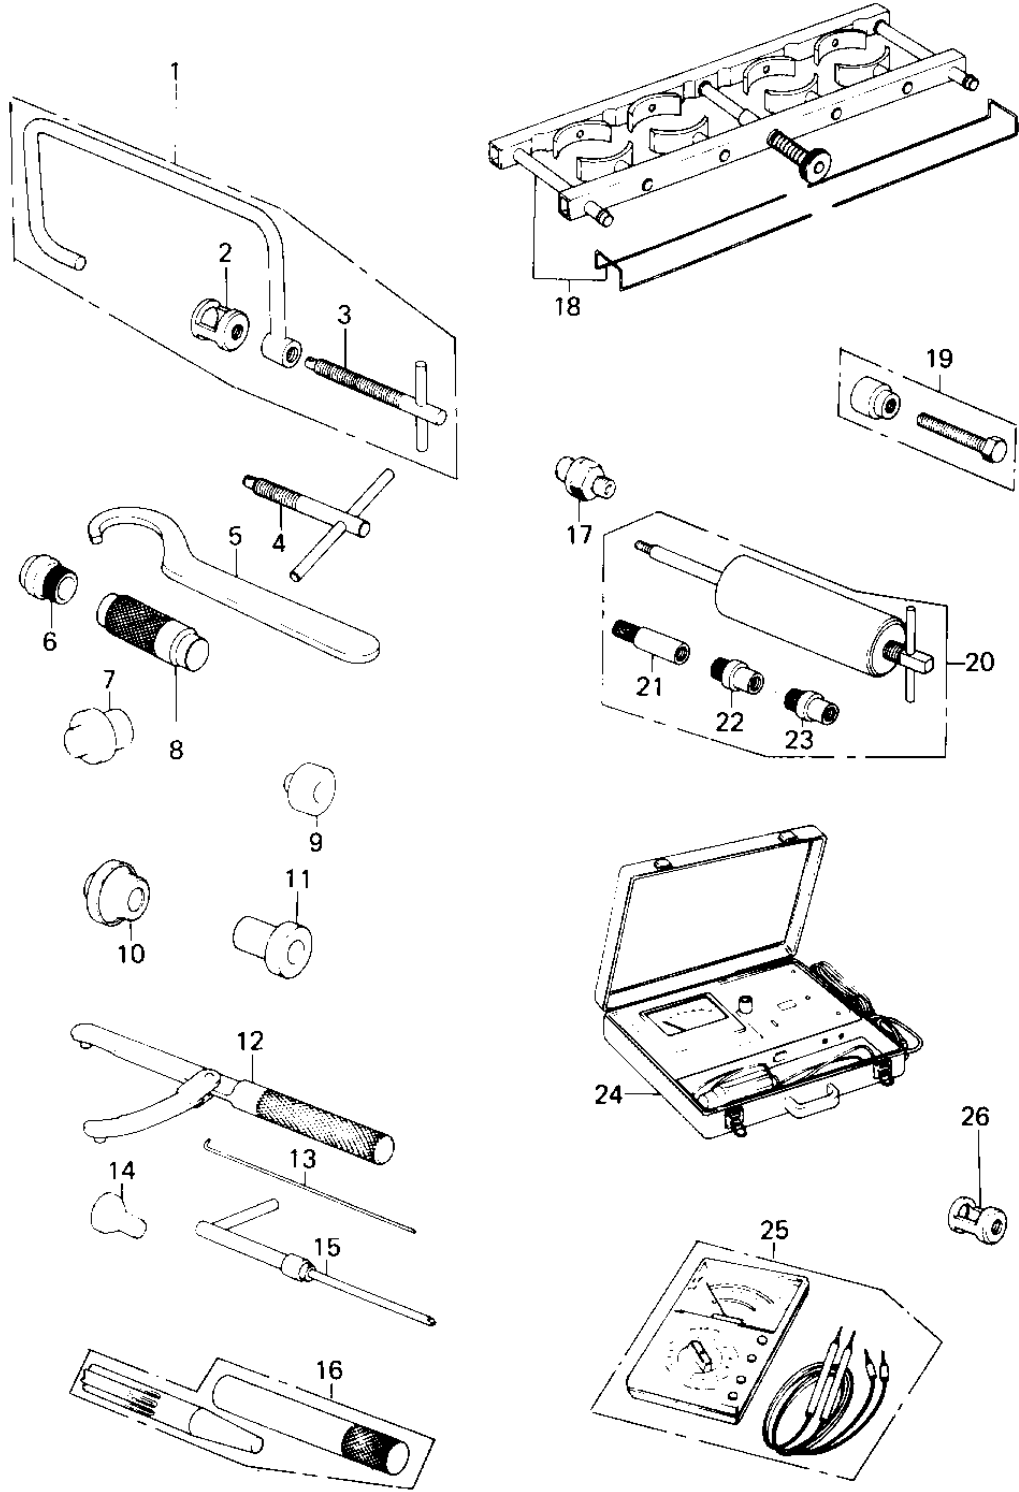

1978 Custom PARTS DIAGRAM

SPECIAL SERVICE TOOLS "B"

1978 Custom PARTS LIST

SPECIAL SERVICE TOOLS "B"

ITEM NAME	PART NUMBER	QUANTITY
COMPRESSOR,VLV SPRIN (Ref # 1)	57001-241	1
57001-246 (Canada) (Ref # 2)	57001-242	1
BOLT,VALVE COMPRESER (Ref # 3)	57001-244	1
57001-1216 (Canada) (Ref # 4)	57001-254	1
HOLDER,DYNAMO ROTOR (Ref # 5)	57001-255	1
*** N.L.A.*** (Canada) (Ref # 6)	57001-265	1
GUIDE,SHFT SFT OIL S (Ref # 7)	57001-266	1
57001-1129 (Canada) (Ref # 8)	57001-286	1
57001-1129 (Canada) (Ref # 9)	57001-290	1
*** N.L.A.*** (Canada) (Ref # 10)	57001-296	1
*** N.L.A.*** (Canada) (Ref # 11)	57001-297	1
57001-1343 (Canada) (Ref # 12)	57001-306	1
*** N.L.A.*** (Canada) (Ref # 13)	57001-309	1
ADAPTER,2ND GEAR PUL (Ref # 14)	57001-317	1
ADJUSTER BALANCE (Ref # 15)	57001-351	1
*** N.L.A.*** (Canada) (Ref # 16)	57001-380	1
57001-1278 (Canada) (Ref # 17)	57001-403	1
COMPRESSOR-PSTN RING (Ref # 18)	57001-531	1
UNAVAILABLE IN PRICE BOOK (Ref # 19)	57001-535	1
PULLER-PISTON PIN (Ref # 20)	57001-910	1
ADAPTER A,PIN PULLER (Canada) (Ref # 21)	57001-912	1
ADAPTER B, PIN PULLE (Ref # 22)	57001-913	1
ADAPTER C,PIN PULLER (Ref # 23)	57001-914	1
*** N.L.A.*** (Canada) (Ref # 24)	57001-980	1
MULTIMETER (Ref # 25)	57001-983	1
ADAPTER,VLV COMPRESR (Ref # 26)	57001-243	1