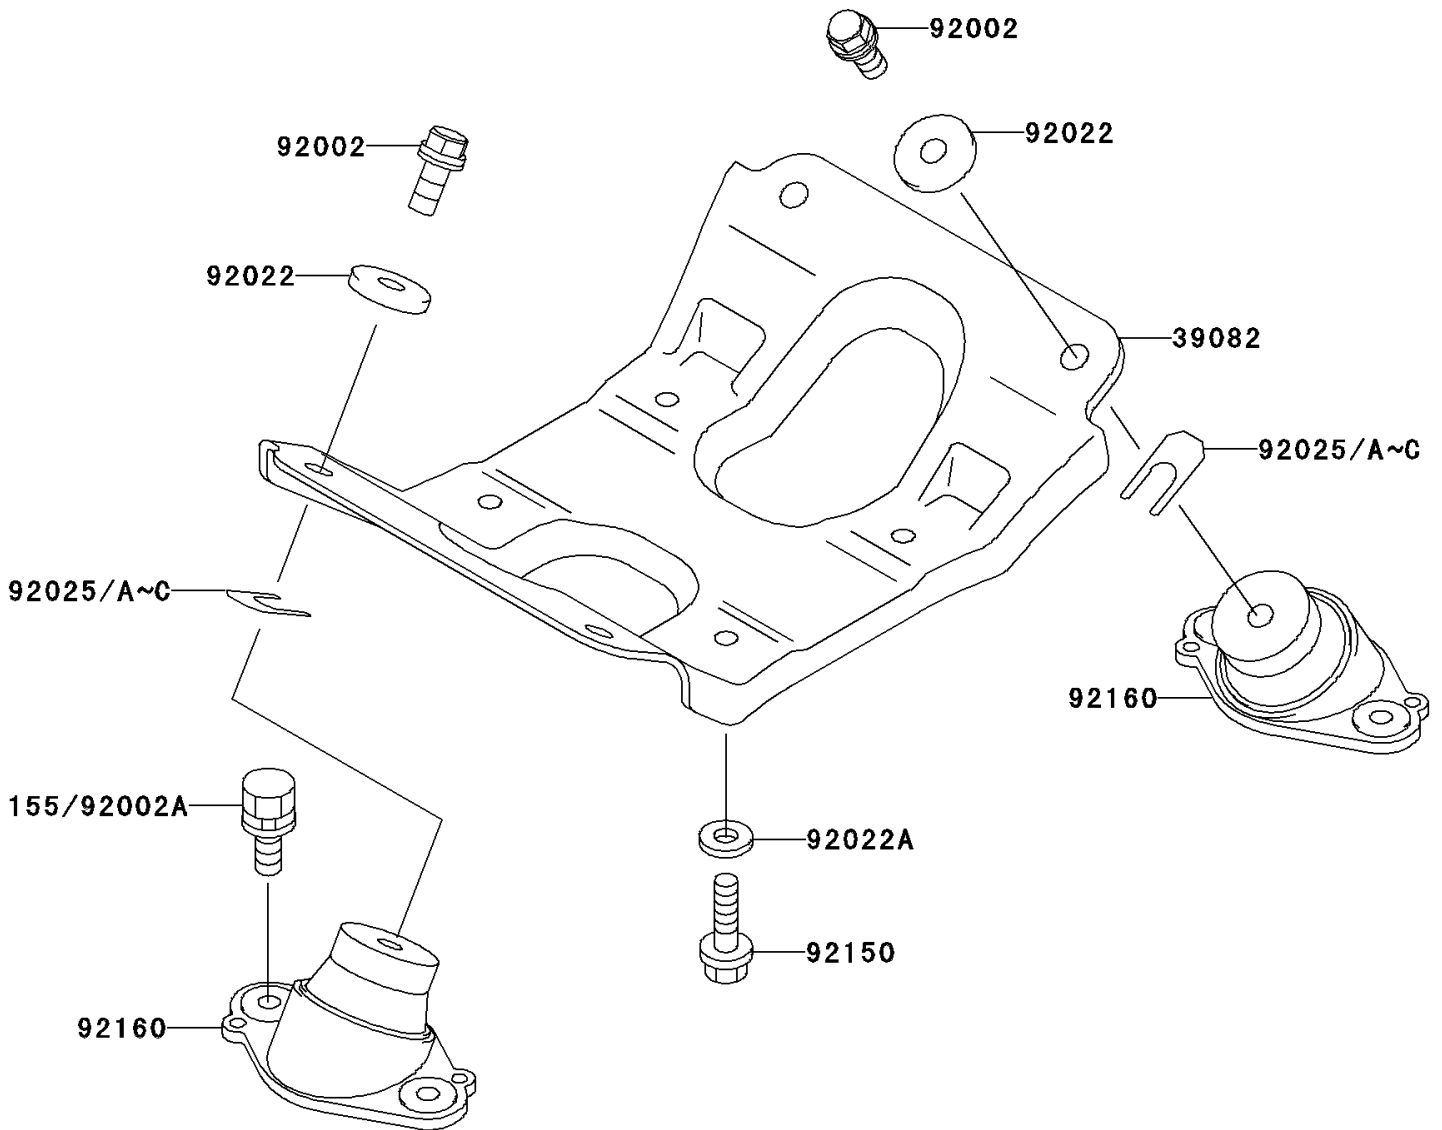

2001 SXI PRO PARTS DIAGRAM

Engine Mount

F3144

2001 SXI PRO PARTS LIST

Engine Mount

ITEM NAME	PART NUMBER	QUANTITY
MOUNT-ENGINE (Ref # 39082)	39082-3711	1
BOLT,10X25 (Ref # 92002)	92002-3770	4
BOLT,8X25 (Ref # 92002A)	92002-3774	8
WASHER,32X10.5X4 (Ref # 92022)	92022-3023	4
WASHER,10.2X20X1.5 (Ref # 92022A)	92022-3742	4
SHIM,T=0.3MM (Ref # 92025)	92025-3705	AR
SHIM,T=0.5MM (Ref # 92025A)	92025-3706	AR
SHIM,T=1.0MM (Ref # 92025B)	92025-3707	AR
SHIM,T=1.5MM (Ref # 92025C)	92025-3708	AR
BOLT,10X25 (Ref # 92150)	92150-3842	4
DAMPER,ENGINE MOUNT (Ref # 92160)	92160-3761	4