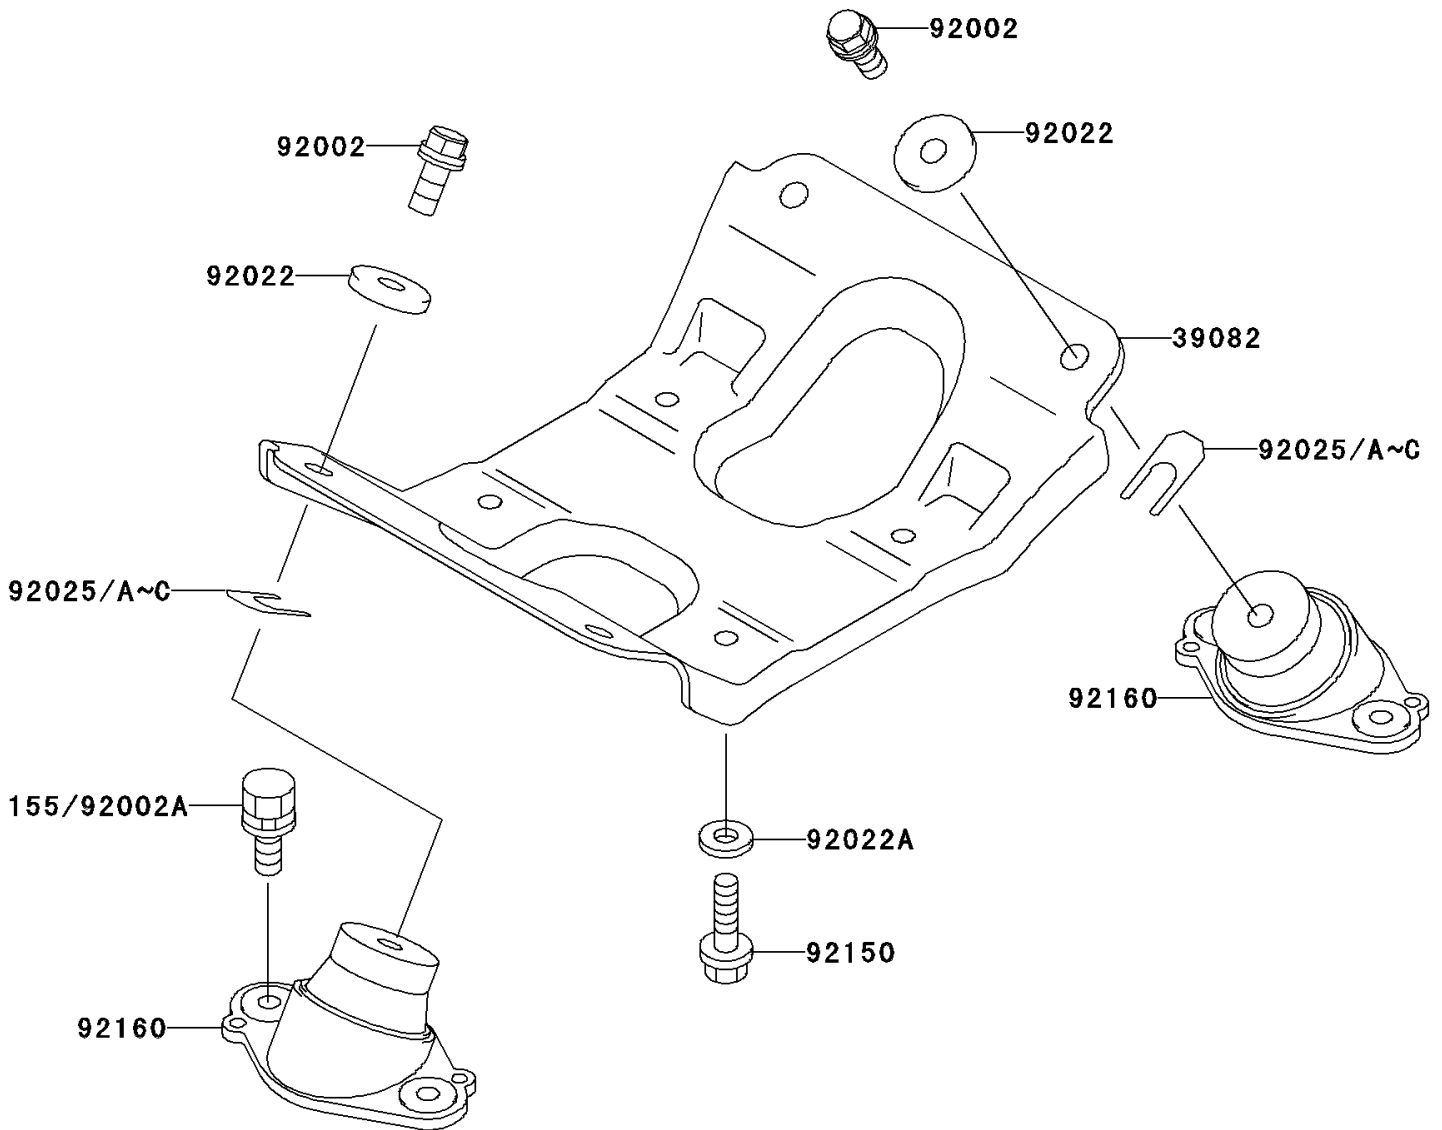

# 2000 SXI PRO PARTS DIAGRAM

Engine Mount

F3144

## 2000 SXI PRO PARTS LIST

### Engine Mount

ITEM NAME	PART NUMBER	QUANTITY
MOUNT-ENGINE (Ref # 39082)	39082-3711	1
BOLT,10X25 (Ref # 92002)	92002-3770	4
BOLT,8X25 (Ref # 92002A)	92002-3774	8
WASHER,32X10.5X4 (Ref # 92022)	92022-3023	4
WASHER,10.2X20X1.5 (Ref # 92022A)	92022-3742	4
SHIM,T=0.3MM (Ref # 92025)	92025-3705	AR
SHIM,T=0.5MM (Ref # 92025A)	92025-3706	AR
SHIM,T=1.0MM (Ref # 92025B)	92025-3707	AR
SHIM,T=1.5MM (Ref # 92025C)	92025-3708	AR
BOLT,10X25 (Ref # 92150)	92150-3842	4
DAMPER,ENGINE MOUNT (Ref # 92160)	92160-3761	4