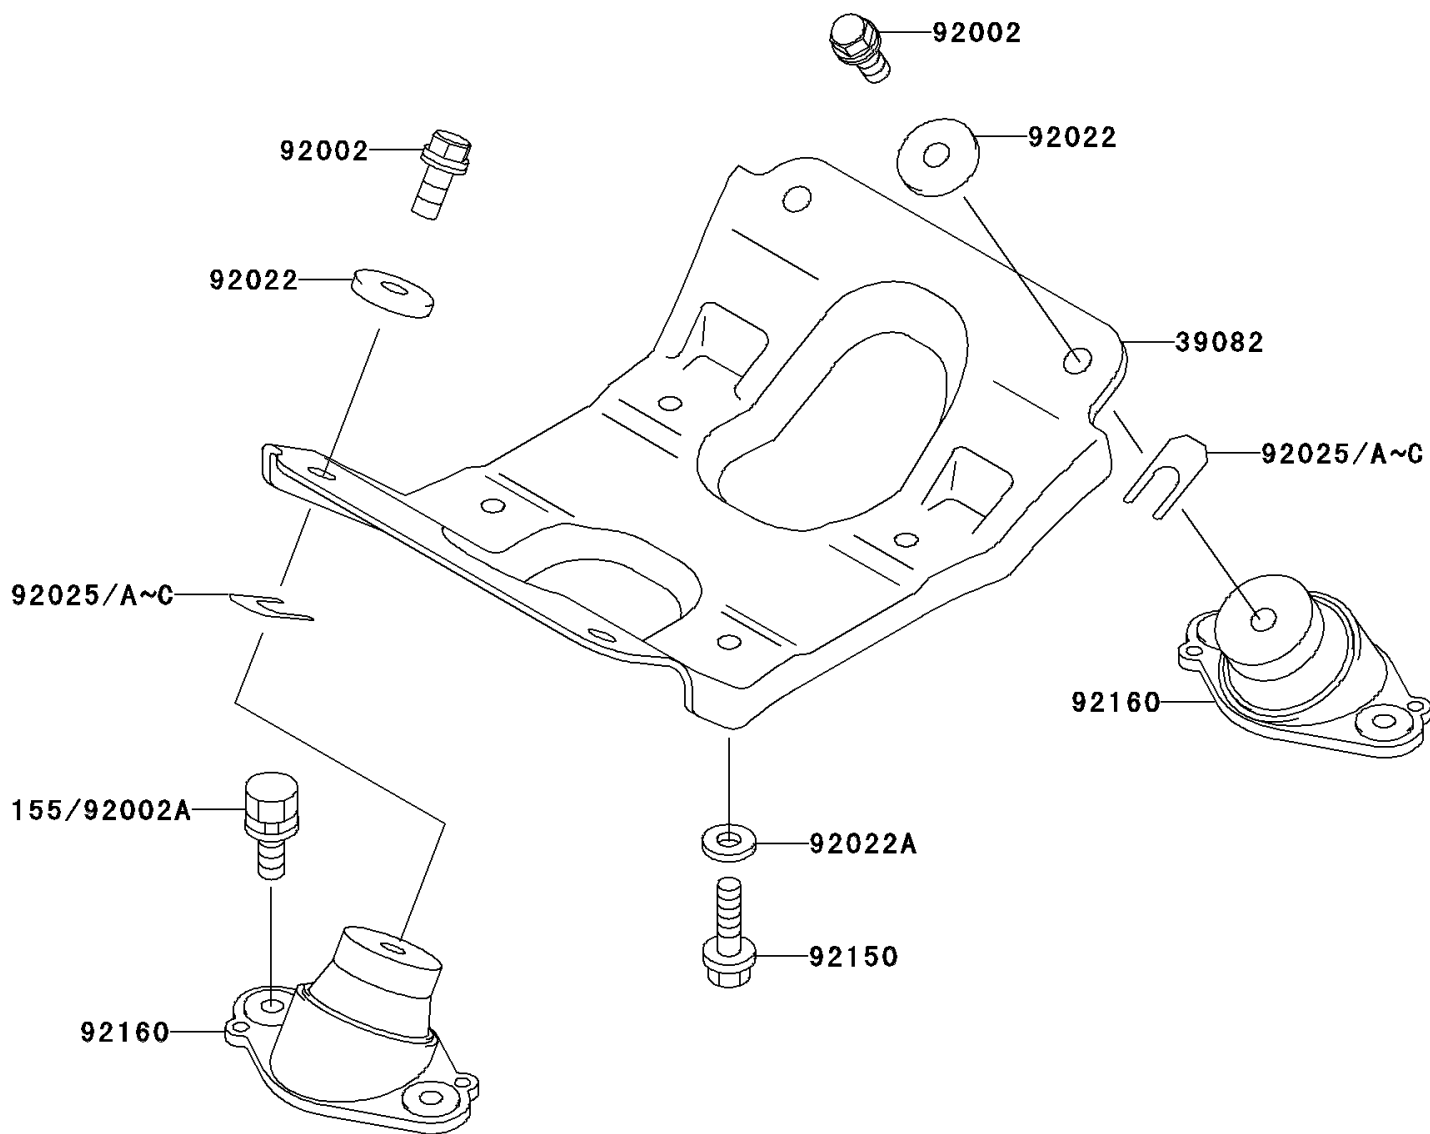

1998 SXI PRO PARTS DIAGRAM

Engine Mount

F3144

1998 SXI PRO PARTS LIST

Engine Mount

ITEM NAME	PART NUMBER	QUANTITY
BOLT-WSP-SMALL,8X20 (Ref # 155)	155R0820	1
MOUNT-ENGINE (Ref # 39082)	39082-3711	1
BOLT,10X25 (Ref # 92002)	92002-3770	1
WASHER,32X10.5X4 (Ref # 92022)	92022-3023	1
WASHER,10.2X20X1.5 (Ref # 92022A)	92022-3742	1
SHIM,T=0.3MM (Ref # 92025)	92025-3705	1
SHIM,T=0.5MM (Ref # 92025A)	92025-3706	1
SHIM,T=1.0MM (Ref # 92025B)	92025-3707	1
SHIM,T=1.5MM (Ref # 92025C)	92025-3708	1
BOLT,10X25 (Ref # 92150)	92150-3842	1
DAMPER,ENGINE MOUNT (Ref # 92160)	92160-3761	1