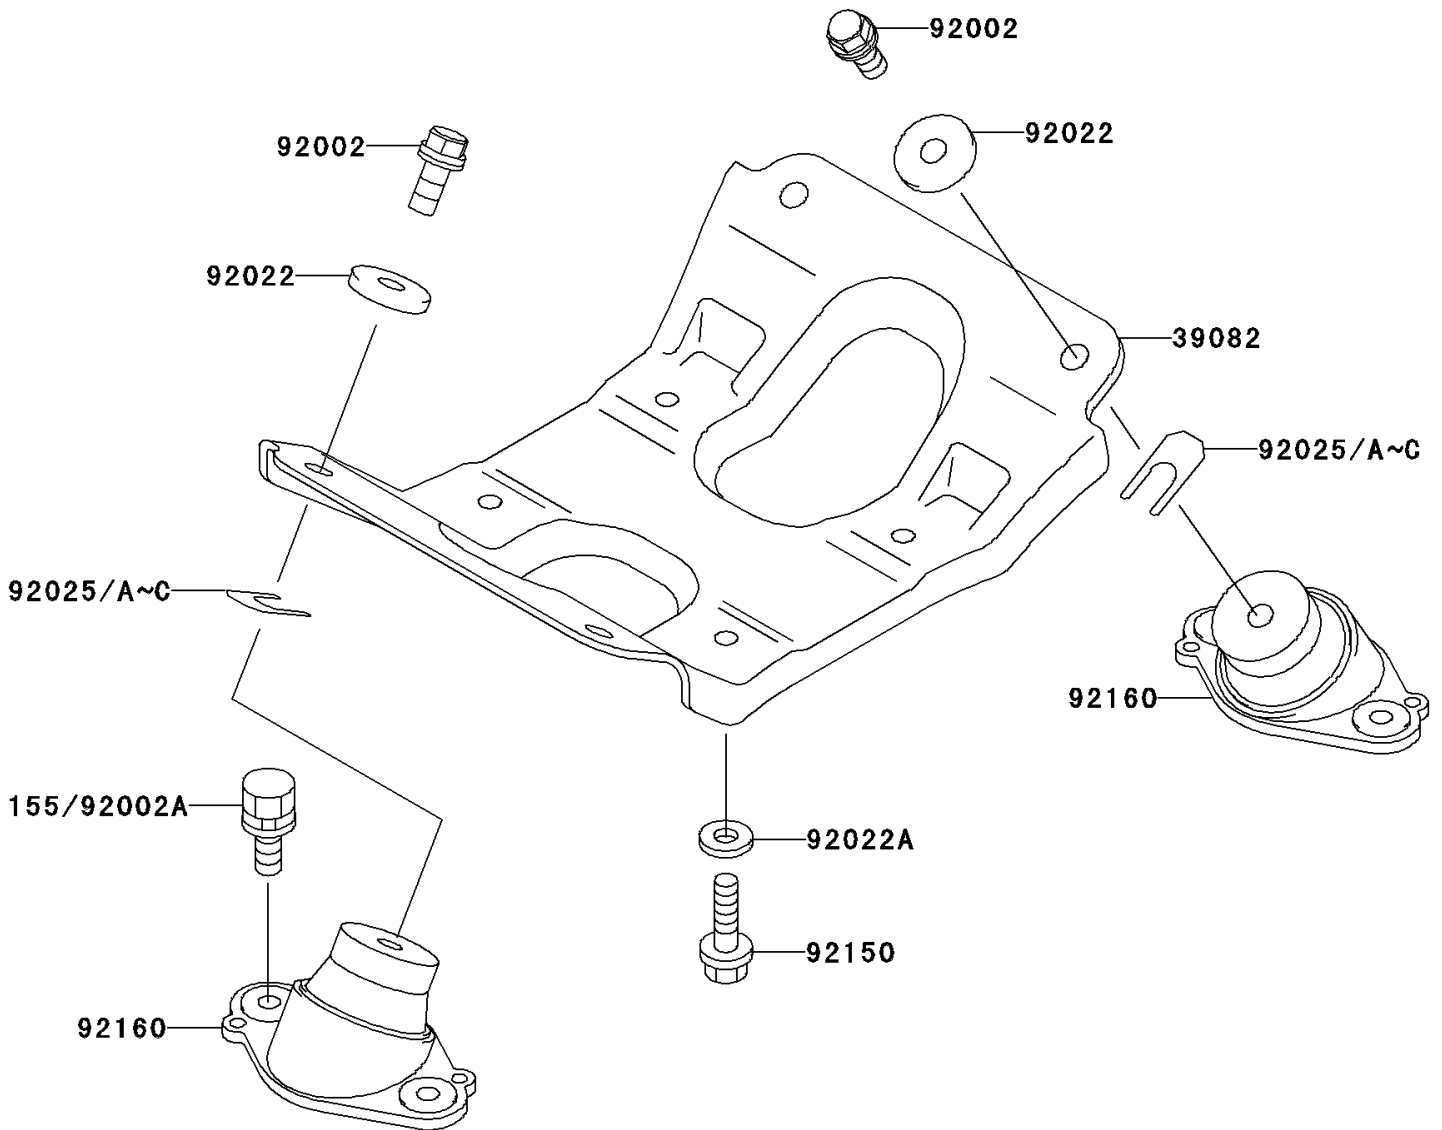

# 1998 SXI PRO PARTS DIAGRAM

Engine Mount

F3144

# 1998 SXI PRO PARTS LIST

## Engine Mount

ITEM NAME	PART NUMBER	QUANTITY
BOLT-WSP-SMALL,8X20 (Ref # 155)	155R0820	8
MOUNT-ENGINE (Ref # 39082)	39082-3711	1
BOLT,10X25 (Ref # 92002)	92002-3770	4
WASHER,32X10.5X4 (Ref # 92022)	92022-3023	4
WASHER,10.2X20X1.5 (Ref # 92022A)	92022-3742	4
SHIM,T=0.3MM (Ref # 92025)	92025-3705	AR
SHIM,T=0.5MM (Ref # 92025A)	92025-3706	AR
SHIM,T=1.0MM (Ref # 92025B)	92025-3707	AR
SHIM,T=1.5MM (Ref # 92025C)	92025-3708	AR
BOLT,10X25 (Ref # 92150)	92150-3842	4
DAMPER,ENGINE MOUNT (Ref # 92160)	92160-3761	4