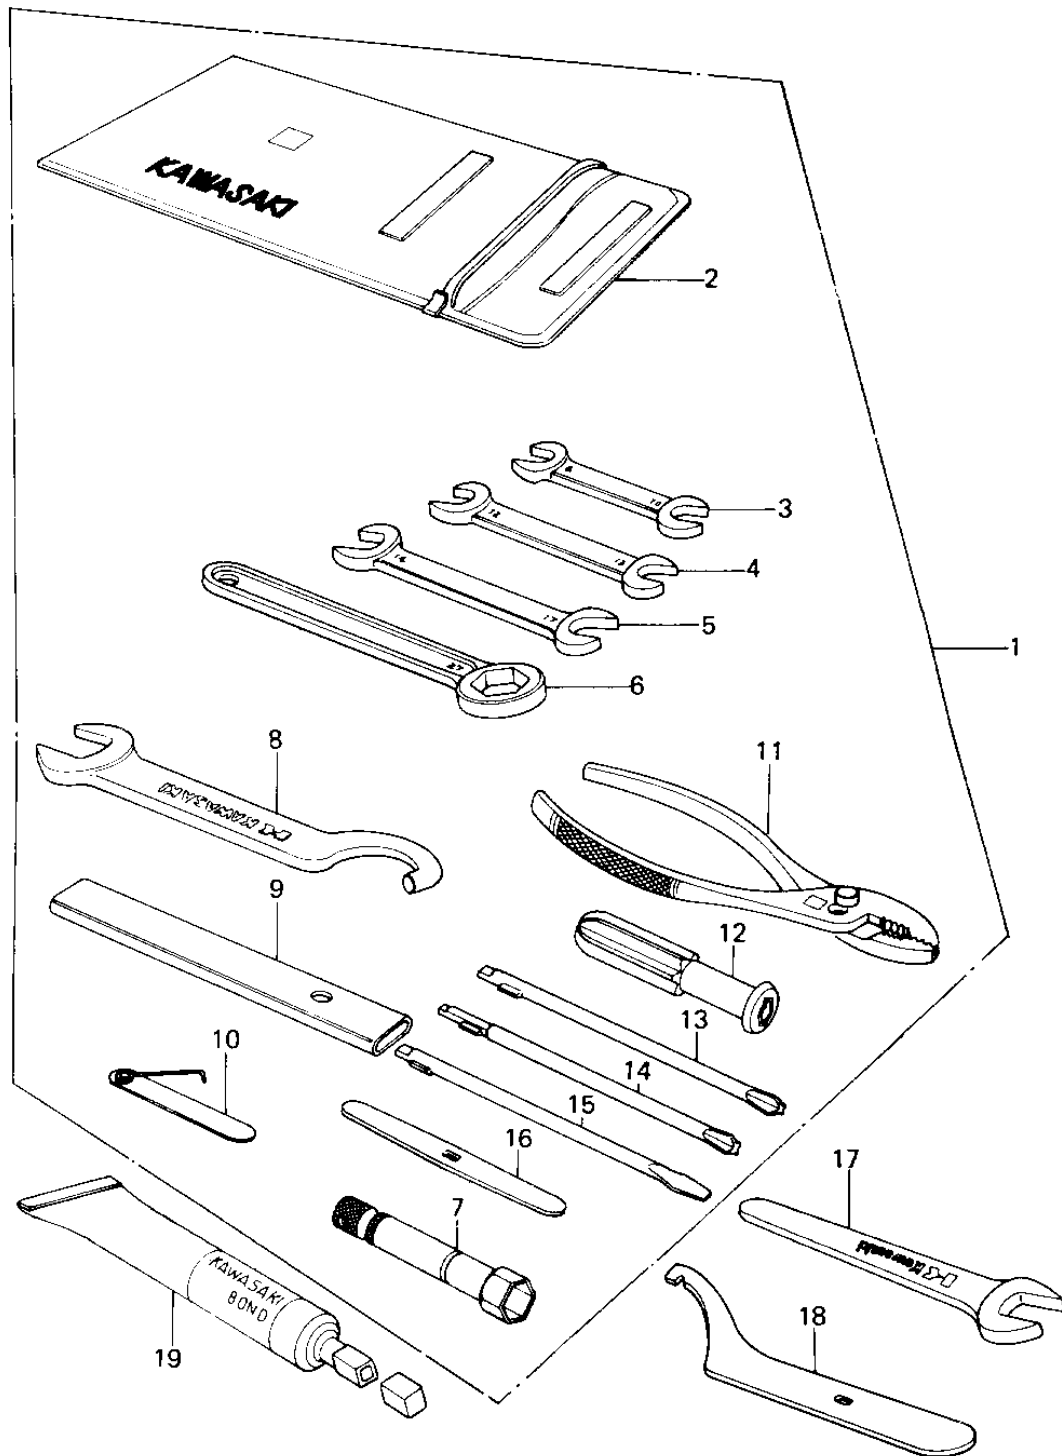

1979 Custom PARTS DIAGRAM

OWNER TOOLS

1979 Custom PARTS LIST

OWNER TOOLS

ITEM NAME	PART NUMBER	QUANTITY
56007-1012 (Canada) (Ref # 1)	56007-060	1
TOOL KIT (Ref # 1)	56007-1012	1
BAG,TOOL (Ref # 2)	56008-009	1
WRENCH,OPEN,8X10 (Ref # 3)	92126-001	1
WRENCH,OPEN END,12X1 (Ref # 4)	92126-002	1
TOOL-WRENCH,OPEN END (Ref # 5)	92110-1153	1
TOOL-WRENCH,BOX END, (Ref # 6)	92110-1147	1
WRENCH,SPARK PLUG (Ref # 7)	92108-008	1
*** N.L.A.*** (Canada) (Ref # 8)	92126-012	1
*** N.L.A.*** (Canada) (Ref # 9)	92111-004	1
GAUGE,THICKENSS (Ref # 10)	92128-001	1
PLIERS,160MM (Ref # 11)	92112-003	1
92106-1001 (Canada) (Ref # 12)	92106-004	1
TOOL-DRIVER (Ref # 13)	92107-1052	2
92107-1052 (Canada) (Ref # 15)	92107-007	1
LEVER,SCREW DRIVER (Ref # 16)	92111-006	1
WRENCH,OPEN END,22M/ (Ref # 17)	92110-1005	1
WRENCH,HOOK (Ref # 18)	92110-1014	1
LIQUID GASKET (Ref # 19)	92104-002	1