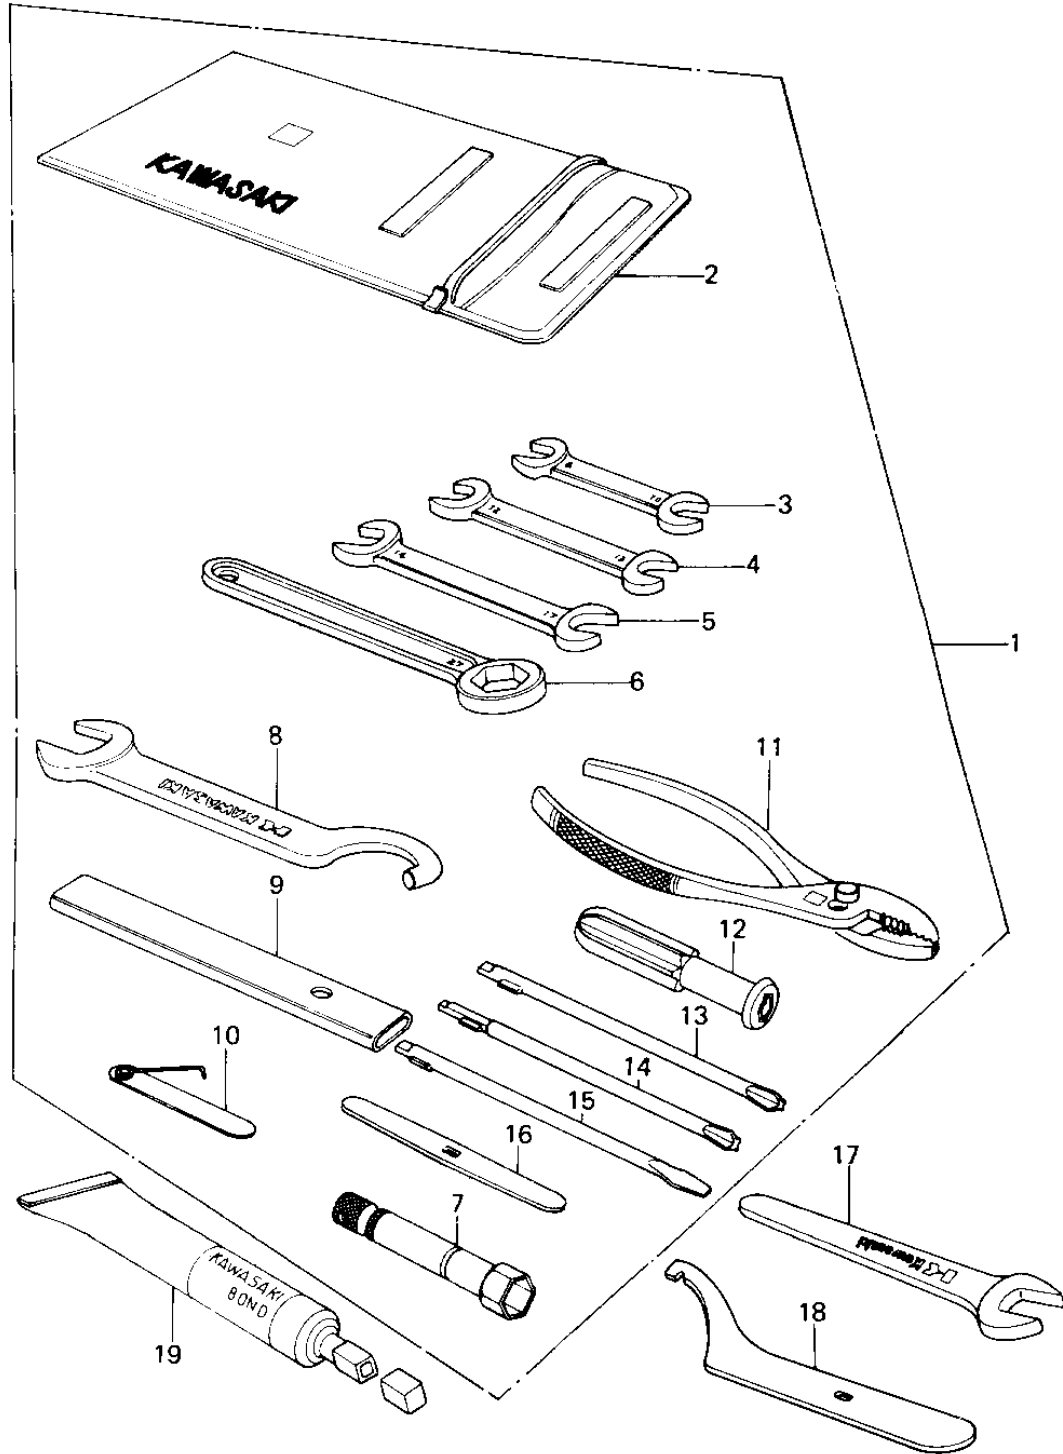

# 1978 Custom PARTS DIAGRAM

# 1978 Custom PARTS LIST

## OWNER TOOLS

ITEM NAME	PART NUMBER	QUANTITY
56007-1012 (Canada) (Ref # 1)	56007-060	1
TOOL KIT (Ref # 1)	56007-1012	1
BAG,TOOL (Ref # 2)	56008-009	1
WRENCH,OPEN,8X10 (Ref # 3)	92126-001	1
WRENCH,OPEN END,12X1 (Ref # 4)	92126-002	1
TOOL-WRENCH,OPEN END (Ref # 5)	92110-1153	1
TOOL-WRENCH,BOX END, (Ref # 6)	92110-1147	1
WRENCH,SPARK PLUG (Ref # 7)	92108-008	1
*** N.L.A.*** (Canada) (Ref # 8)	92126-012	1
*** N.L.A.*** (Canada) (Ref # 9)	92111-004	1
GAUGE,THICKENSS (Ref # 10)	92128-001	1
PLIERS,160MM (Ref # 11)	92112-003	1
92106-1001 (Canada) (Ref # 12)	92106-004	1
TOOL-DRIVER (Ref # 13)	92107-1052	1
TOOL-DRIVER (Ref # 14)	92107-1052	1
92107-1052 (Canada) (Ref # 15)	92107-007	1
LEVER,SCREW DRIVER (Ref # 16)	92111-006	1
WRENCH,OPEN END,22M/ (Ref # 17)	92110-1005	1
WRENCH,HOOK (Ref # 18)	92110-1014	1
LIQUID GASKET (Ref # 19)	92104-002	1