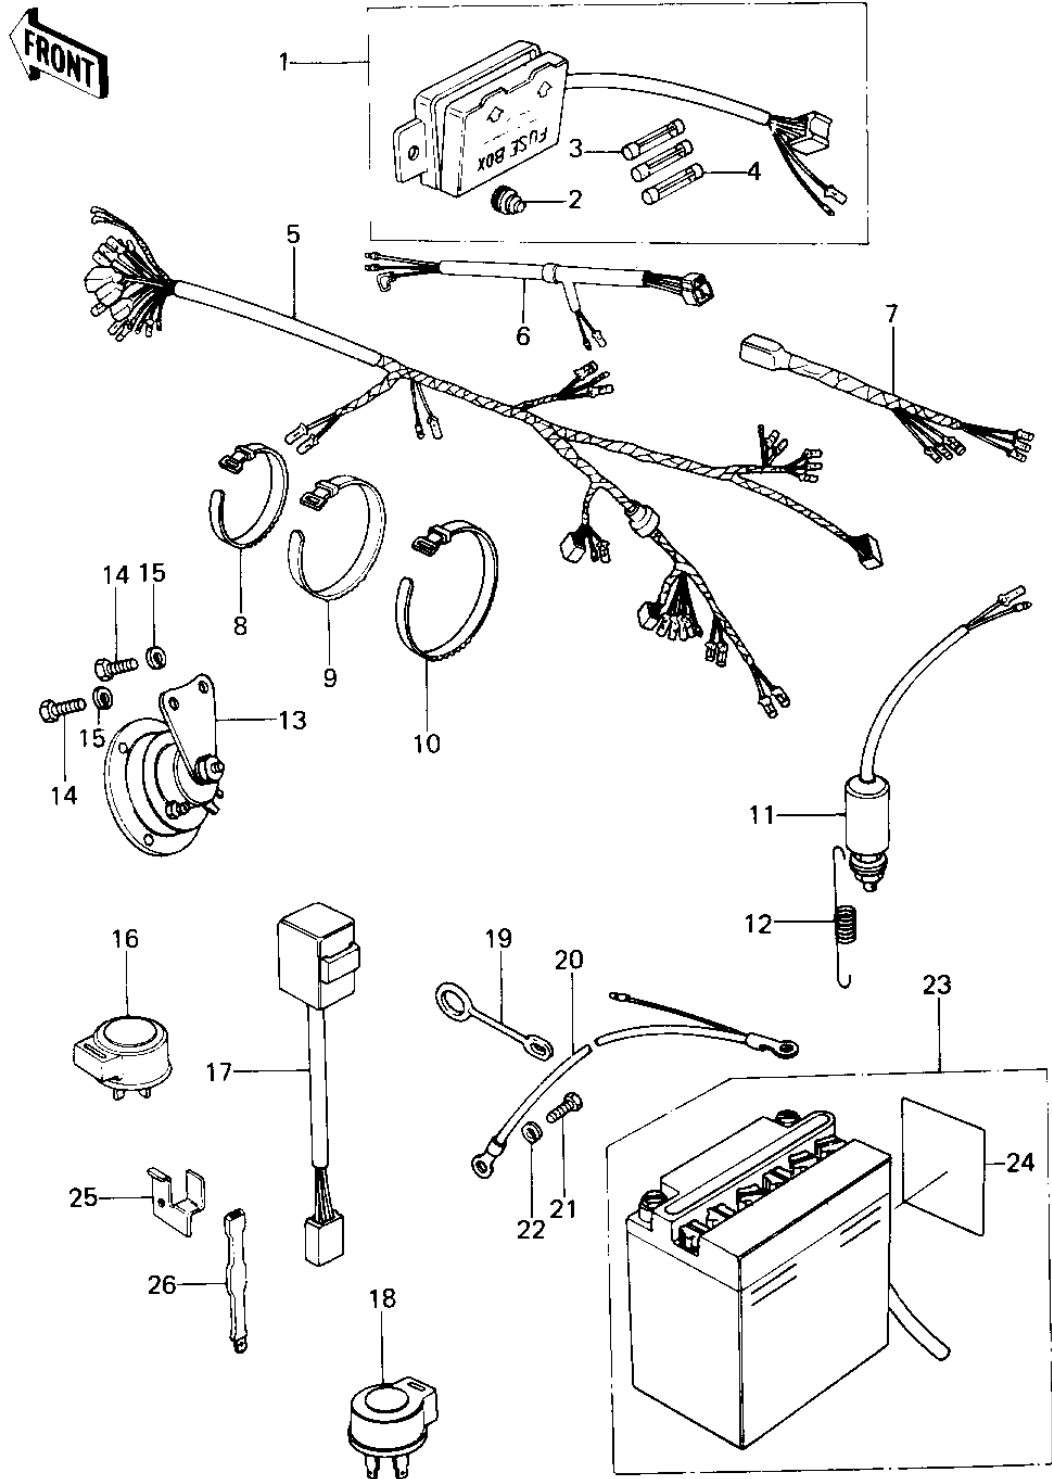

1979 Custom PARTS DIAGRAM

CHASSIS ELECTRICAL EQUIPMENT

1979 Custom PARTS LIST

CHASSIS ELECTRICAL EQUIPMENT

ITEM NAME	PART NUMBER	QUANTITY
FUSE ASSY (Ref # 1)	26004-035	1
FUSE ASSY (Ref # 1)	26004-1002	1
DAMPER RUBBER,FUSE (Ref # 2)	92075-279	1
FUSE-20A (Ref # 3)	26006-005	1
FUSE 10A (Ref # 4)	26006-003	1
WIRING HARNESS,MAIN (Ref # 5)	26001-1008	1
HARNESS,MAIN (Ref # 5)	26001-1025	1
HARNESS,MAIN (Ref # 5)	26001-1131	1
HARNESS,CENTER (Ref # 6)	26001-1022	1
WIRING HARNESS,REAR (Ref # 7)	26002-063	1
BAND,SHORT (Ref # 8)	92072-030	2
BAND,MIDDLE (Ref # 9)	92072-031	1
BAND,WIRING HARNESS (Ref # 10)	92072-056	1
SWITCH-BRAKE LAMP (Ref # 11)	27010-017	1
SPRING-BRAKE LAMP SW (Ref # 12)	27011-011	1
SPRING BRAKE LAMP SW (Ref # 12)	27011-009	1
HORN (Ref # 13)	27003-076	1
BOLT-SMALL-UPSET,8X1 (Ref # 14)	115G0816	1
WASHER SPRING 8MM (Ref # 15)	461F0800	1
RELAY,TURN SIGNAL (Ref # 16)	27002-016	1
SWITCH,OUTAGE,INDICT (Ref # 17)	28019-001	1
RELAY-TURN SIGNAL (Ref # 18)	27002-011	1
CLAMP,OVER FLOW PIPE (Ref # 19)	92037-134	1
WIRE,BATTERY GROUND (Ref # 20)	26010-049	1
BOLT,HEX HEAD,6MM (Ref # 21)	92001-137	1
WASHER SPRING 6MM (Ref # 22)	461F0600	1
YUA BAT YB10L-A2 (Ref # 23)	26012-041	1
BATTERY 12V11AH W/LA (Ref # 23)	26012-1010	1
LABEL-WARNING,BATTER (Ref # 24)	56040-1036	1

1979 Custom PARTS LIST

CHASSIS ELECTRICAL EQUIPMENT

ITEM NAME	PART NUMBER	QUANTITY
BRACKET,HAZARD RELAY (Ref # 25)	11034-1108	1
REGULATOR (Ref # 26)	21066-026	1