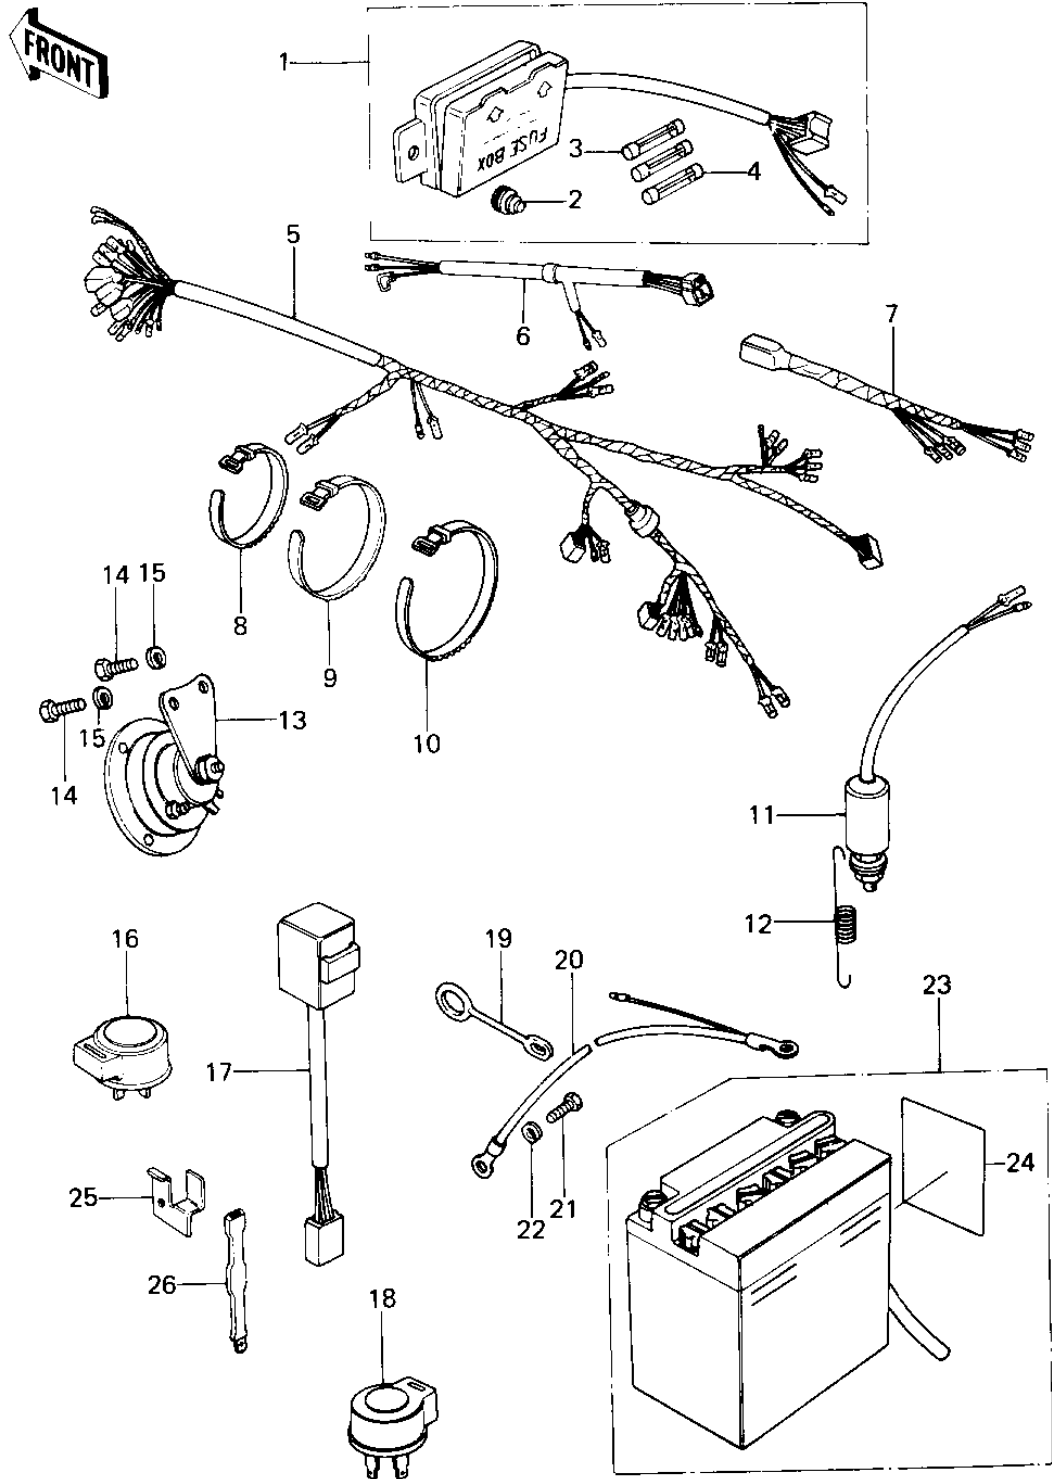

1978 Custom PARTS DIAGRAM

CHASSIS ELECTRICAL EQUIPMENT

1978 Custom PARTS LIST

CHASSIS ELECTRICAL EQUIPMENT

ITEM NAME	PART NUMBER	QUANTITY
FUSE ASSY (Ref # 1)	26004-035	1
FUSE ASSY (Ref # 1)	26004-1002	1
DAMPER RUBBER,FUSE (Ref # 2)	92075-279	1
FUSE-20A (Ref # 3)	26006-005	1
FUSE 10A (Ref # 4)	26006-003	1
WIRING HARNESS,MAIN (Ref # 5)	26001-1008	1
HARNESS,MAIN (Ref # 5)	26001-1025	1
HARNESS,MAIN (Ref # 5)	26001-1131	1
HARNESS,CENTER (Ref # 6)	26001-1022	1
WIRING HARNESS,REAR (Ref # 7)	26002-063	1
BAND,SHORT (Ref # 8)	92072-030	1
BAND,SHORT (Ref # 8)	92072-030	1
BAND,MIDDLE (Ref # 9)	92072-031	1
BAND,WIRING HARNESS (Ref # 10)	92072-056	1
SWITCH-BRAKE LAMP (Ref # 11)	27010-017	1
SPRING-BRAKE LAMP SW (Ref # 12)	27011-011	1
SPRING BRAKE LAMP SW (Ref # 12)	27011-009	1
HORN (Ref # 13)	27003-076	1
BOLT-SMALL-UPSET,8X1 (Ref # 14)	115G0816	1
WASHER SPRING 8MM (Ref # 15)	461F0800	1
RELAY,TURN SIGNAL (Ref # 16)	27002-016	1
SWITCH,OUTAGE,INDICT (Ref # 17)	28019-001	1
RELAY-TURN SIGNAL (Ref # 18)	27002-011	1
CLAMP,OVER FLOW PIPE (Ref # 19)	92037-134	1
WIRE,BATTERY GROUND (Ref # 20)	26010-049	1
BOLT,HEX HEAD,6MM (Ref # 21)	92001-137	1
WASHER SPRING 6MM (Ref # 22)	461F0600	1
YUA BAT YB10L-A2 (Ref # 23)	26012-041	1
BATTERY 12V11AH W/LA (Ref # 23)	26012-1010	1

1978 Custom PARTS LIST

CHASSIS ELECTRICAL EQUIPMENT

ITEM NAME	PART NUMBER	QUANTITY
LABEL-WARNING,BATTER (Ref # 24)	56040-1036	1
BRACKET,HAZARD RELAY (Ref # 25)	11034-1108	1
REGULATOR (Ref # 26)	21066-026	1