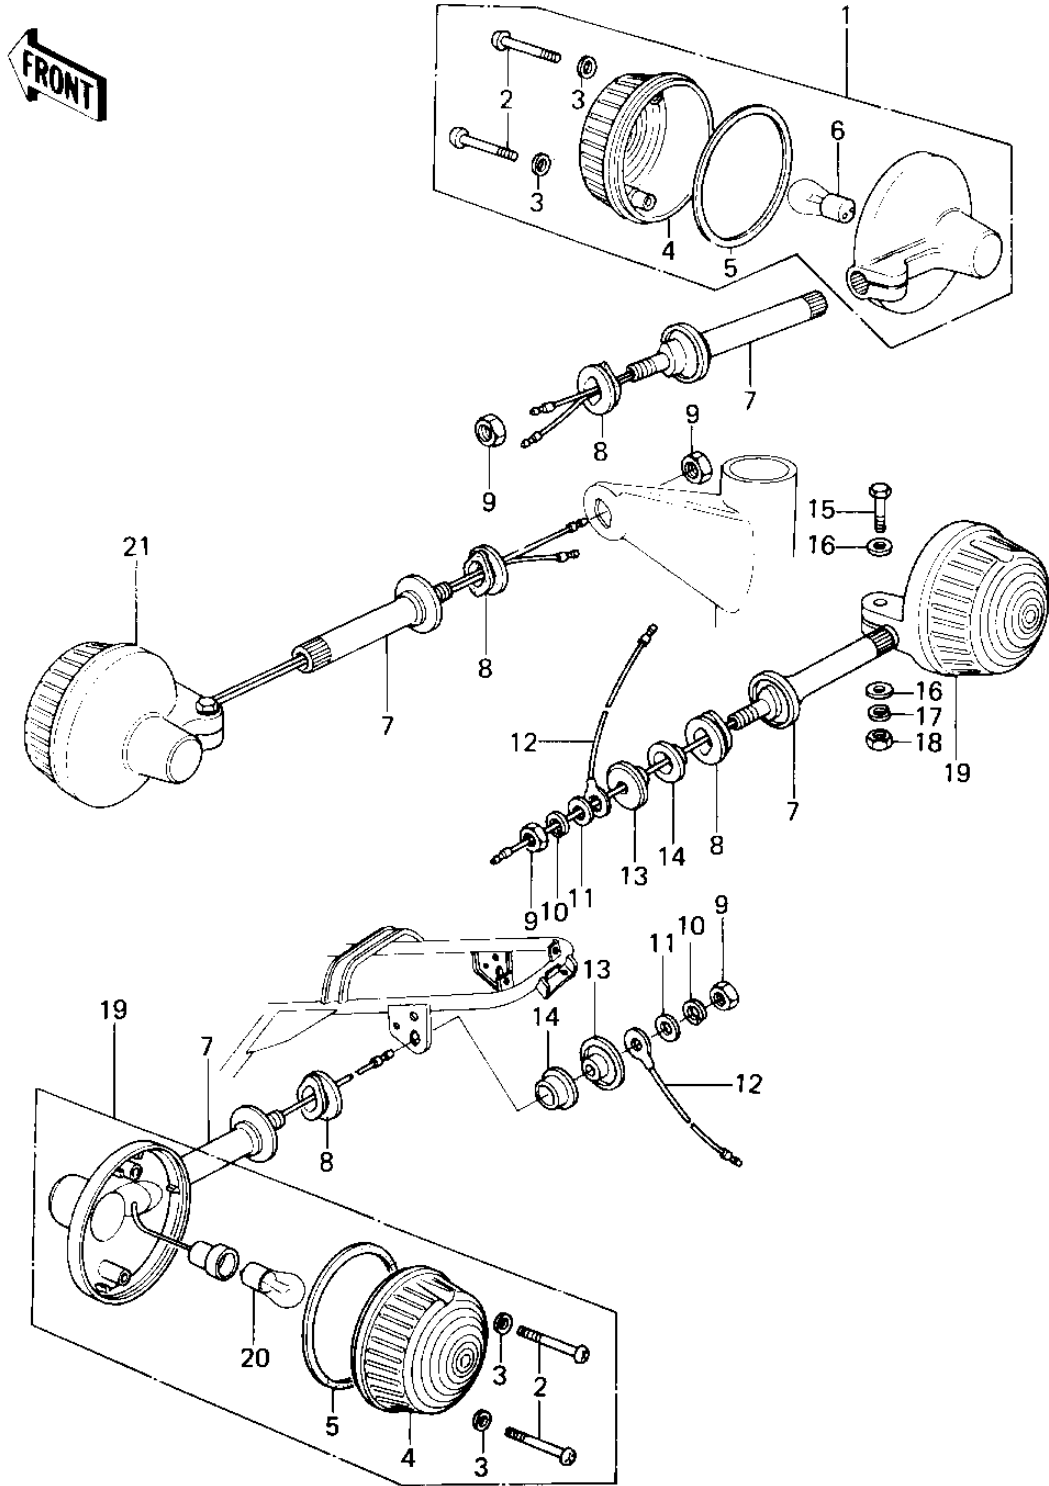

# 1978 Custom PARTS DIAGRAM

## TURN SIGNALS

# 1978 Custom PARTS LIST

## TURN SIGNALS

ITEM NAME	PART NUMBER	QUANTITY
LIGHT ASSY,TRN SG,R. (Ref # 1)	23040-1005	1
SCREW-PAN HEAD,4X35 (Ref # 2)	220E0435A	1
WASHER-PLAIN,4MM (Ref # 3)	23058-002	1
LENS-SIGNAL LAMP (Ref # 4)	23048-1024	1
GASKET,TURN SIG LAMP (Ref # 5)	23050-002	1
UNAVAILABLE IN PRICE BOOK (Ref # 6)	92089-060	1
BRACKET,TURN SIGNAL. (Ref # 7)	23051-053	1
DAMPER RUBBER (Ref # 8)	92075-128	1
NUT 10MM (Ref # 9)	315B1000	1
WASHER SPRING 10MM (Ref # 10)	461F1000	1
WASHER,PLAIN (Ref # 11)	92022-239	1
LEAD WIRE,SIGNAL LAM (Ref # 12)	26011-063	1
COLLAR (Ref # 13)	92027-147	1
DAMPER RUBBER,SIG LM (Ref # 14)	92075-158	1
BOLT-UPSET (Ref # 15)	112G0630	1
WASHER PLAIN 6MM (Ref # 16)	411B0600	1
WASHER SPRING 6MM (Ref # 17)	461F0600	1
NUT 6MM (Ref # 18)	311B0600	1
LAMP-TURN SIGNAL (Ref # 19)	23040-029	1
BULB 12V 32CP (Ref # 20)	92069-055	1
LIGHT ASSY,TRN,SG,L. (Ref # 21)	23040-1006	1