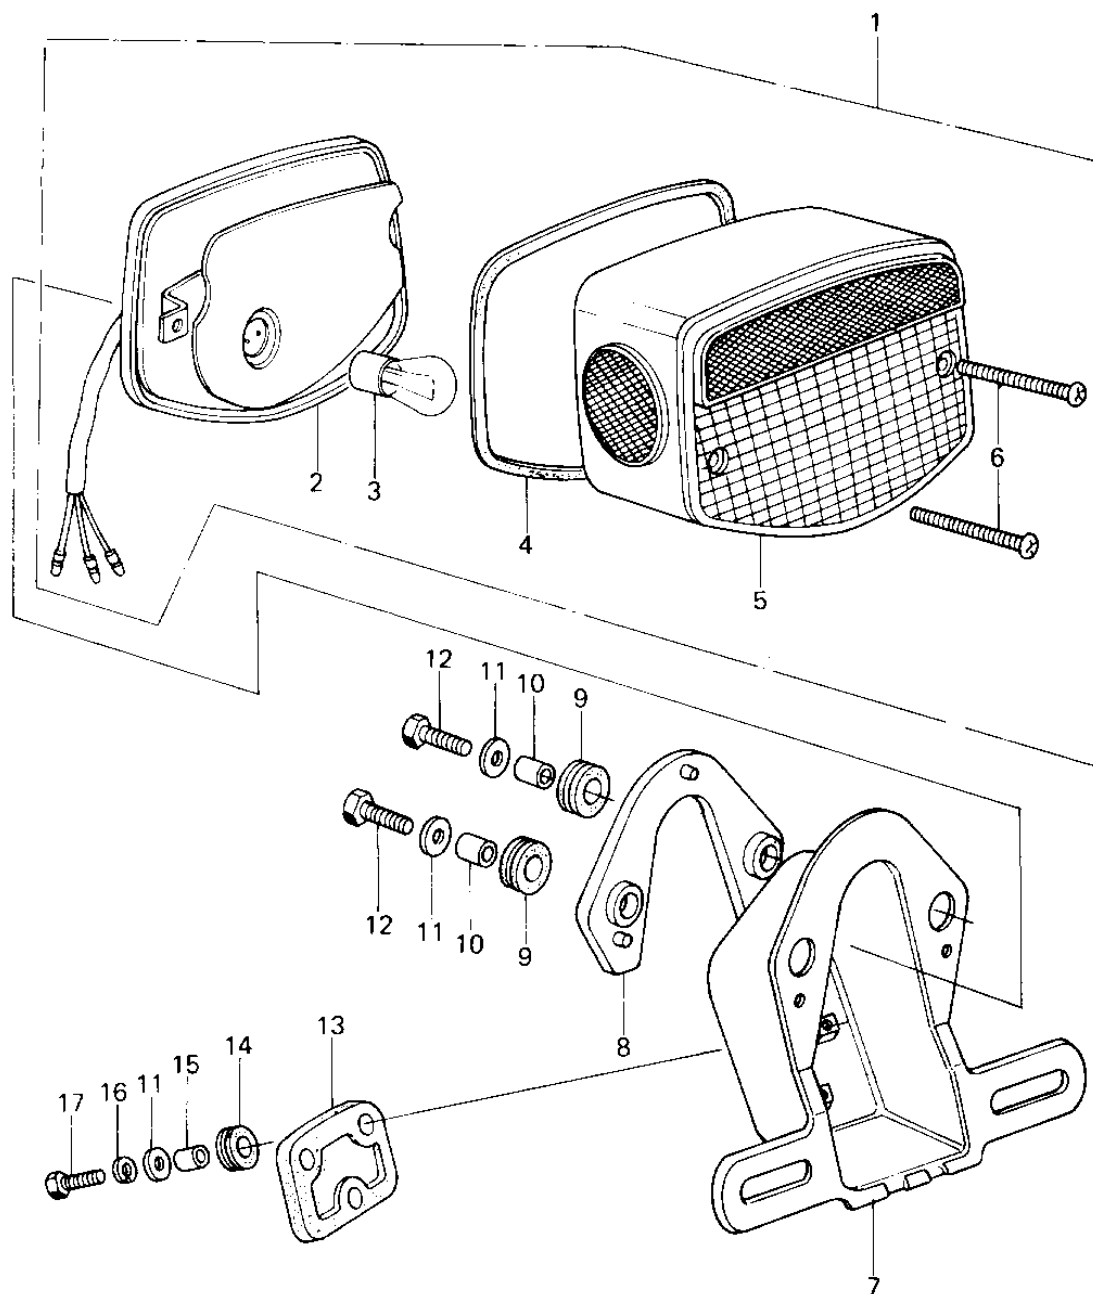

1979 Custom PARTS DIAGRAM

TAILLIGHT

1979 Custom PARTS LIST

TAILLIGHT

ITEM NAME	PART NUMBER	QUANTITY
TAIL LAMP UNIT (Ref # 1)	23025-064	1
CASE, TAIL LIGHT (Ref # 2)	23027-041	1
BULB, 12V 32/3CP (Ref # 3)	92069-059	1
GASKET, TAIL LENS (Ref # 4)	23028-021	1
LENS, TAIL LAMP (Ref # 5)	23026-034	1
SCREW-PAN-CROS (Ref # 6)	220R0460	1
BRACKET, LICENSE PLAT (Ref # 7)	23036-051	1
DAMPER RUBBER (Ref # 8)	23066-023	1
DAMPER RUBBER (Ref # 9)	23066-020	1
COLLAR, 6.8X10X8.5 (Ref # 10)	92027-129	1
WASHER 6.5X20X1.6T (Ref # 11)	92022-125	1
BOLT-UPSET (Ref # 12)	112G0618	1
DAMPER RUBBER, RR FEN (Ref # 13)	35039-004	1
DAMPER RUBBER, RR FEN (Ref # 14)	92075-121	1
COLLAR 6.8X10X14.5 (Ref # 15)	92027-156	1
WASHER SPRING 6MM (Ref # 16)	461F0600	1
BOLT-UPSET (Ref # 17)	112G0625	1