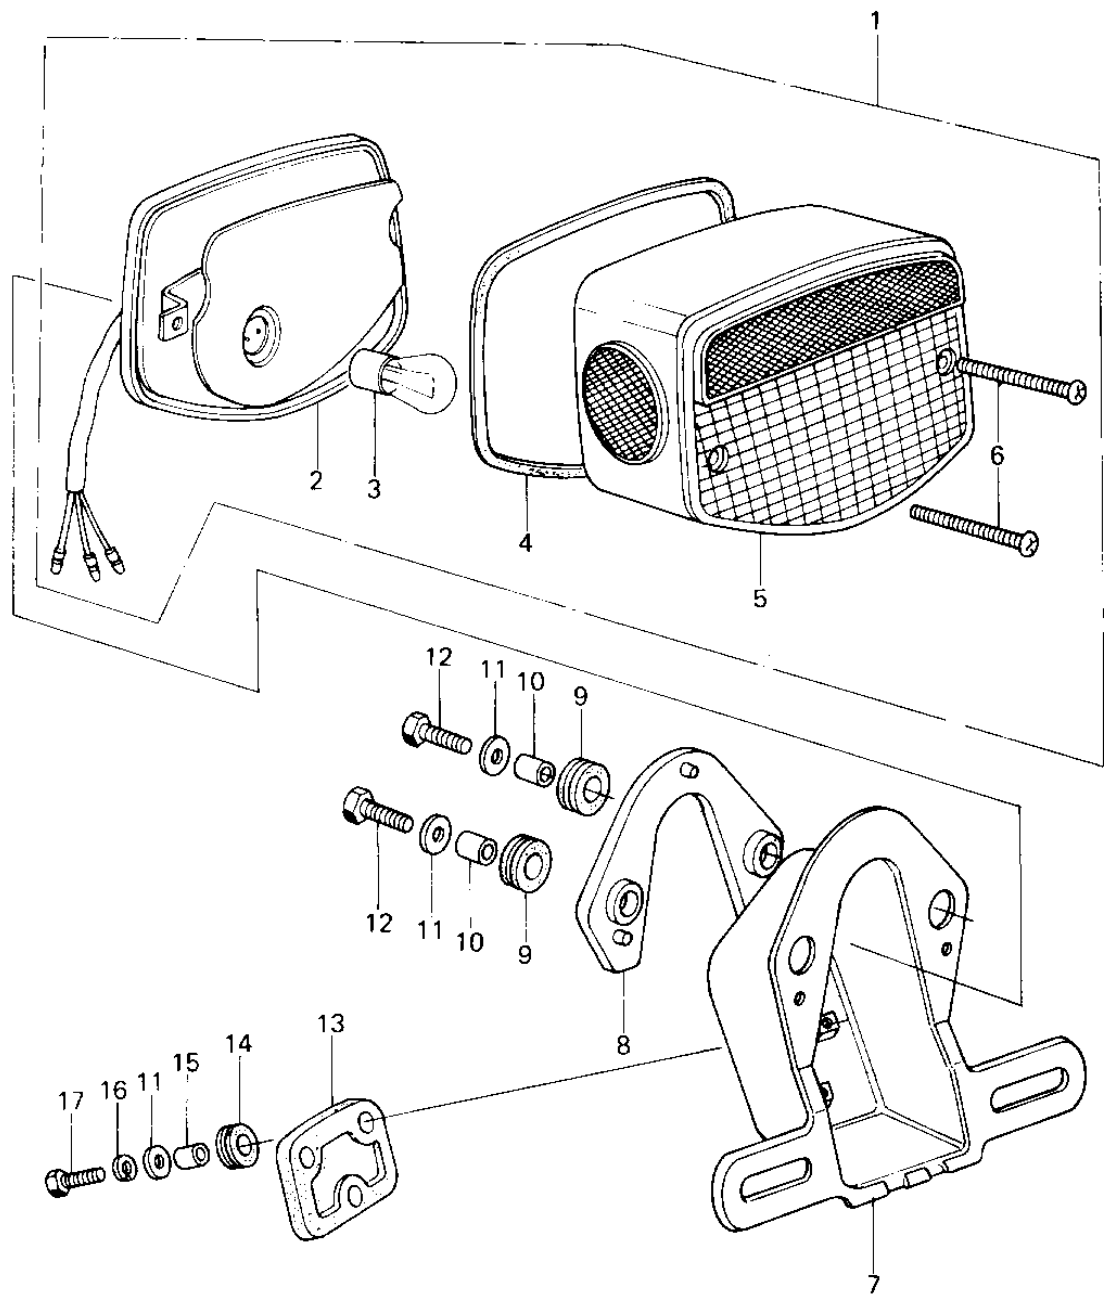

1978 Custom PARTS DIAGRAM

TAILLIGHT

1978 Custom PARTS LIST

TAILLIGHT

ITEM NAME	PART NUMBER	QUANTITY
TAIL LAMP UNIT (Ref # 1)	23025-064	1
CASE,TAIL LIGHT (Ref # 2)	23027-041	1
BULB,12V 32/3CP (Ref # 3)	92069-059	1
GASKET,TAIL LENS (Ref # 4)	23028-021	1
LENS,TAIL LAMP (Ref # 5)	23026-034	1
SCREW-PAN-CROS (Ref # 6)	220R0460	1
BRACKET,LICENSE PLAT (Ref # 7)	23036-051	1
DAMPER RUBBER (Ref # 8)	23066-023	1
DAMPER RUBBER (Ref # 9)	23066-020	1
COLLAR,6.8X10X8.5 (Ref # 10)	92027-129	1
WASHER 6.5X20X1.6T (Ref # 11)	92022-125	1
BOLT-UPSET (Ref # 12)	112G0618	1
DAMPER RUBBER,RR FEN (Ref # 13)	35039-004	1
DAMPER RUBBER,RR FEN (Ref # 14)	92075-121	1
COLLAR 6.8X10X14.5 (Ref # 15)	92027-156	1
WASHER SPRING 6MM (Ref # 16)	461F0600	1
BOLT-UPSET (Ref # 17)	112G0625	1