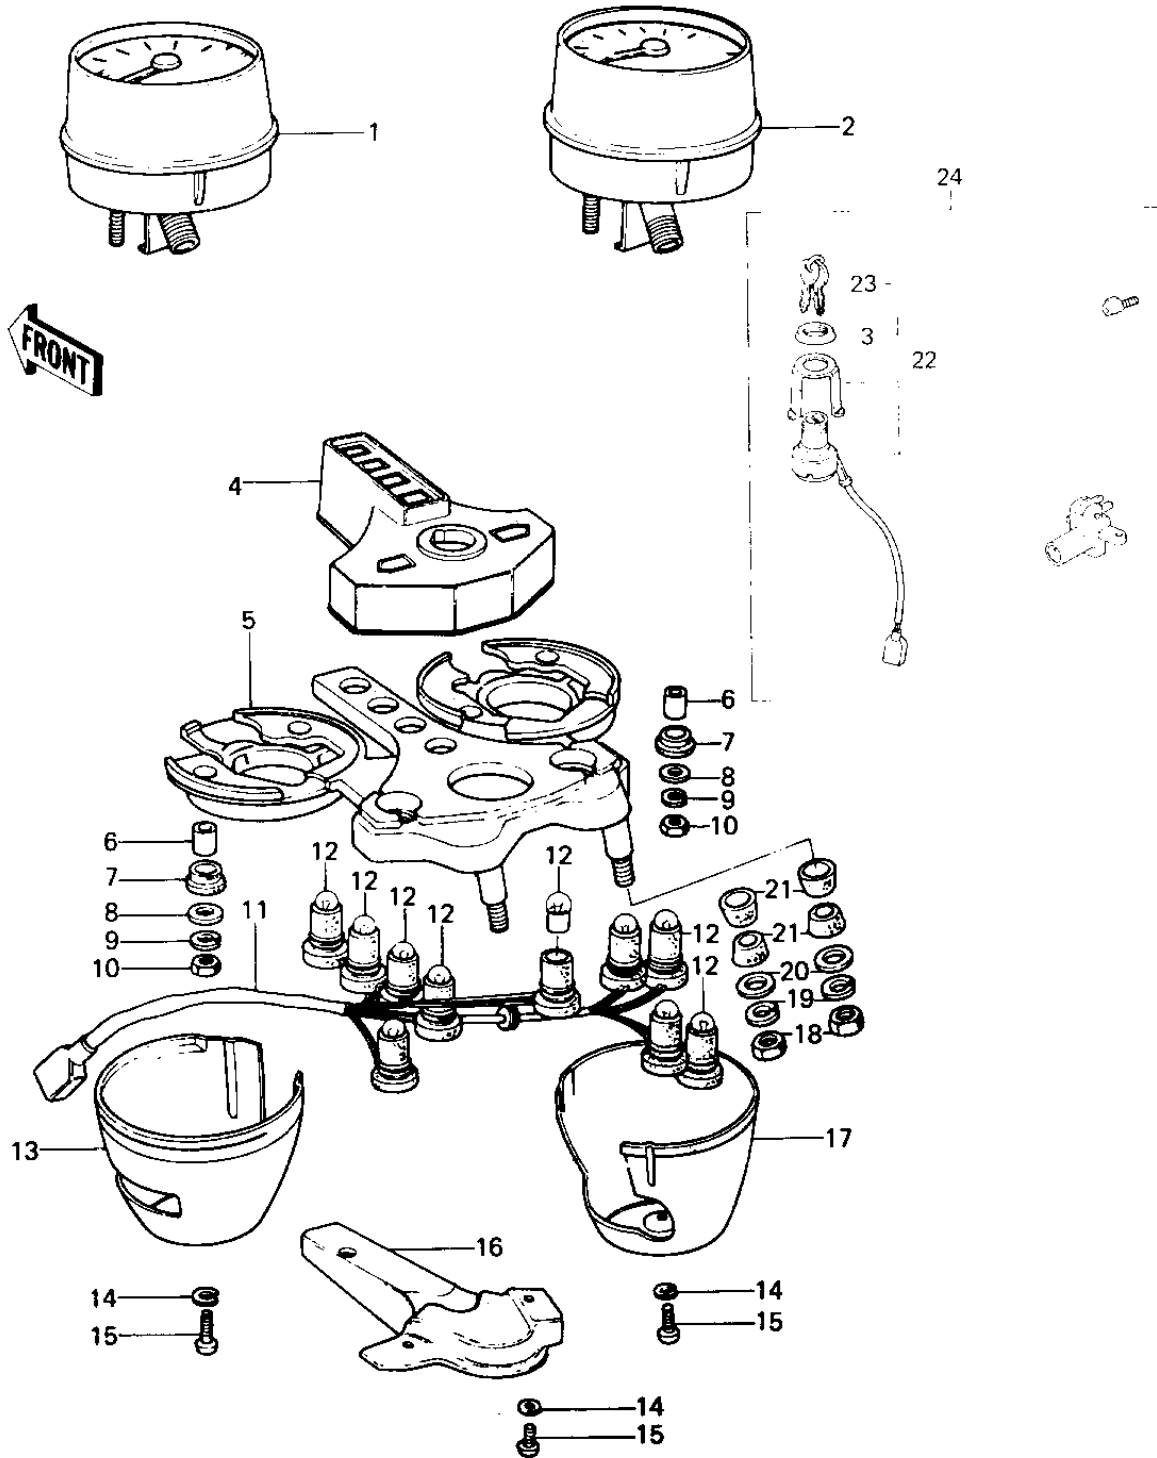

1978 Custom PARTS DIAGRAM

METERS/IGNITION SWITCH

Re

100-8

1978 Custom PARTS LIST

METERS/IGNITION SWITCH

ITEM NAME	PART NUMBER	QUANTITY
SPEEDOMETER,MPH (Ref # 1)	25006-052	1
SPEEDOMETER ASSY,KPH (Canada) (Ref # 1)	25005-1013	1
SPEEDO ASSY,KPH (Canada) (Ref # 1)	25006-054	1
SPEEDOMETER,MPH (Ref # 1)	25005-1037	1
SPEEDOMETER,MPH (Ref # 1)	25005-1037	1
TACHOMETER (Ref # 2)	25027-011	1
TACHOMETER ASSY (Ref # 2)	25015-1011	1
NUT,IGNITION SW LOCK (Ref # 3)	27007-004	1
COVER,METER,INDICATE (Ref # 4)	25023-015	1
BRACKET,METER (Ref # 5)	25008-045	1
COLLAR,METER (Ref # 6)	92027-211	1
RUBBER,METER (Ref # 7)	92075-172	1
WASHER,PLAIN,5MM (Ref # 8)	92022-241	1
WASHER SPRING 5MM (Ref # 9)	461F0500	1
NUT 5MM (Ref # 10)	312B0500	1
SOCKET,SPEEDOMETER (Ref # 11)	25011-049	1
BULB 12V 3W (Ref # 12)	92069-018	1
COVER,SPEEDOMETER (Ref # 13)	25012-010	1
WASHER SPRING 3MM (Ref # 14)	461F0300	1
SCREW PAN HEAD 3X8 (Ref # 15)	220B0308	1
COVER,METER BRACKET (Ref # 16)	25024-006	1
COVER,TACHOMETER (Ref # 17)	25012-011	1
NUT,8MM (Ref # 18)	311B0800	1
WASHER SPRING 8MM (Ref # 19)	461F0800	1
WASHER PLAIN 8MM (Ref # 20)	411B0800	1
DAMPER RUBBER (Ref # 21)	92075-080	1
SWITCH ASSY,IGNITION (Ref # 22)	27005-5001	1
SWITCH ASSY,IGNITION (Ref # 22)	27005-5007	1
KEY SET,#801 (Ref # 23)	27008-068-01	1

1978 Custom PARTS LIST

METERS/IGNITION SWITCH

ITEM NAME	PART NUMBER	QUANTITY
KEY SET,#845 (Ref # 23)	27008-068-45	1
KEY,BLANK (Ref # 23)	27008-1014	1
KEY-LOCK,BLANK (Ref # 23)	27008-1103	1
LOCK SET,KZ650B3 (Ref # 24)	27004-5020	1