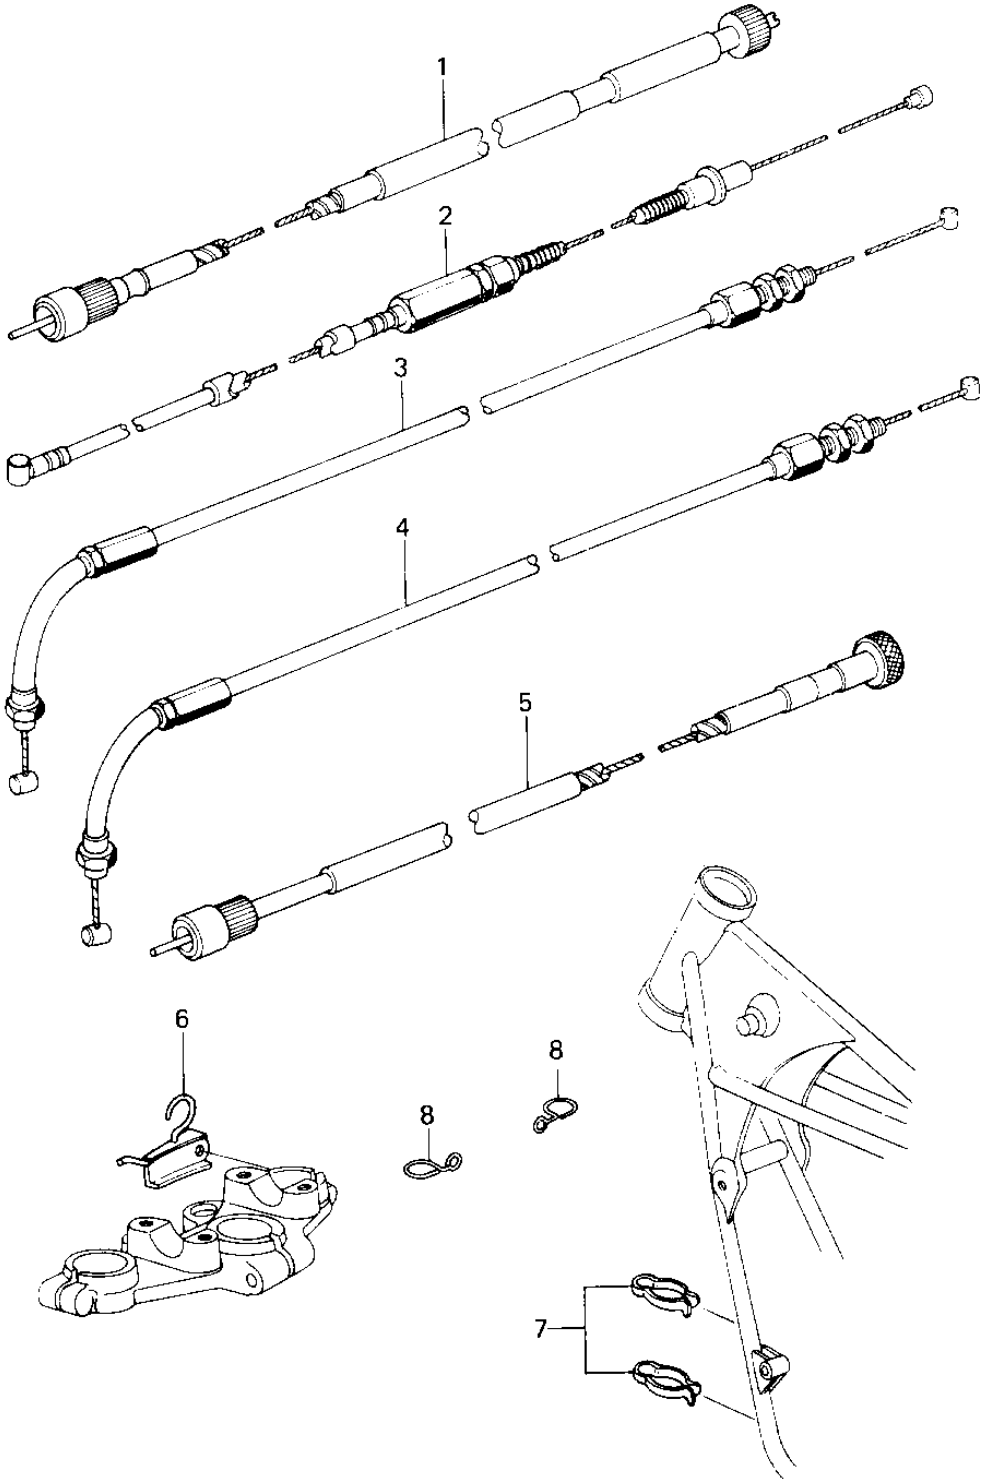

1979 Custom PARTS DIAGRAM

CABLES

1979 Custom PARTS LIST

CABLES

ITEM NAME	PART NUMBER	QUANTITY
CABLE,SPEEDOMETER (Ref # 1)	54001-1002	1
CABLE,CLUTCH (Ref # 2)	54011-087	1
CABLE,THROTTLE CON,O (Ref # 3)	54012-140	1
CABLE,THROTTLE CON C (Ref # 4)	54012-141	1
CABLE,TACHOMETER (Ref # 5)	54018-1003	1
CLAMP,CABLE (Ref # 6)	92037-104	1
CLAMP,CABLE (Ref # 7)	92037-093	1
CLAMP,CABLE (Ref # 8)	92037-092	1