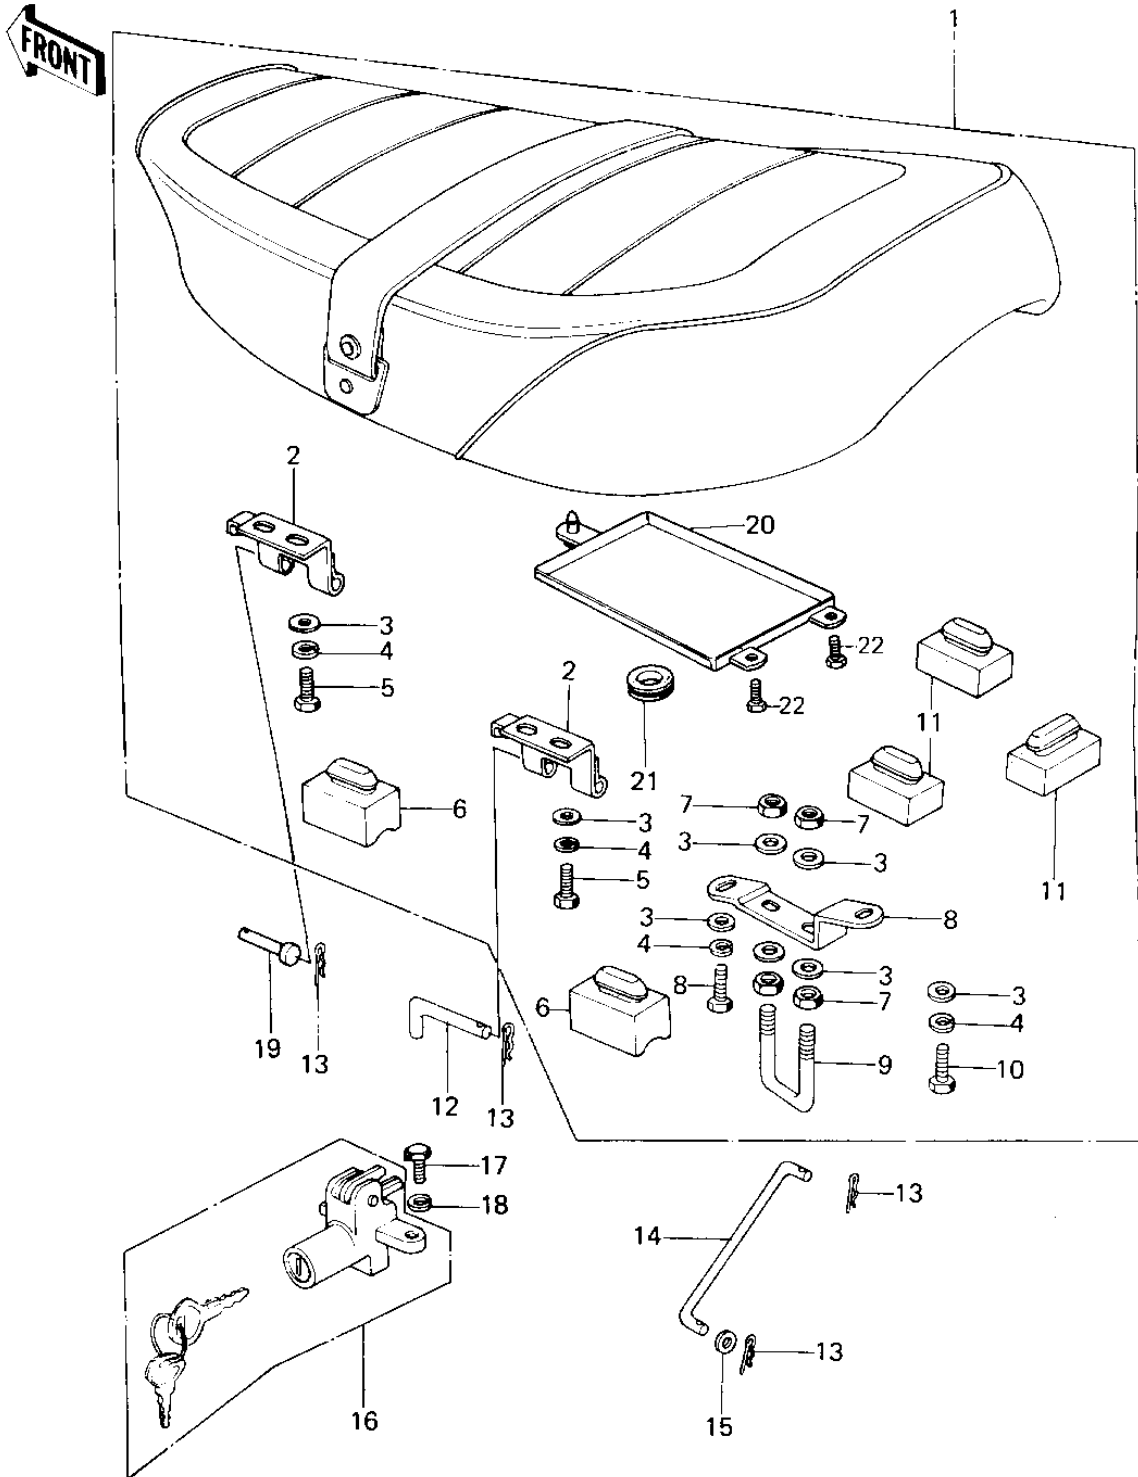

## 1979 Custom PARTS DIAGRAM

SEAT

## 1979 Custom PARTS LIST

### SEAT

ITEM NAME	PART NUMBER	QUANTITY
SEAT-ASSY,DUAL,W/BAN (Ref # 1)	53001-1194	2
HINGE,FRONT (Ref # 2)	53009-031	1
WASHER PLAIN 6MM (Ref # 3)	411B0600	1
WASHER SPRING 6MM (Ref # 4)	461F0600	2
BOLT-UPSET,6X16 (Ref # 5)	112G0616	1
DAMPER RUBBER-SEAT (Ref # 6)	92075-156	1
NUT 6MM (Ref # 7)	311B0600	1
BRACKET,SEAT CATCH (Ref # 8)	53058-004	1
CATCH, SEAT (Ref # 9)	53056-002	1
BOLT-UPSET 6X14 (Ref # 10)	112B0614	1
DAMPER RUBBER (Ref # 11)	92075-099	1
PIN,DUAL SEAT PIVOT (Ref # 12)	53011-008	1
COTTER PIN (Ref # 13)	92041-003	1
STOPPER,SEAT (Ref # 14)	53054-006	1
WASHER PLAIN 6MM (Ref # 15)	410B0600	1
LOCK-ASSY,SEAT (Ref # 16)	27016-5010	2
BOLT-UPSET,6X12 (Ref # 17)	112G0612	1
PIN (Ref # 19)	53011-002	1
CASE (Ref # 20)	32099-011	1
GROMMET (Ref # 21)	92071-056	1
SCREW PAN HEAD 5X10 (Ref # 22)	220B0510	1