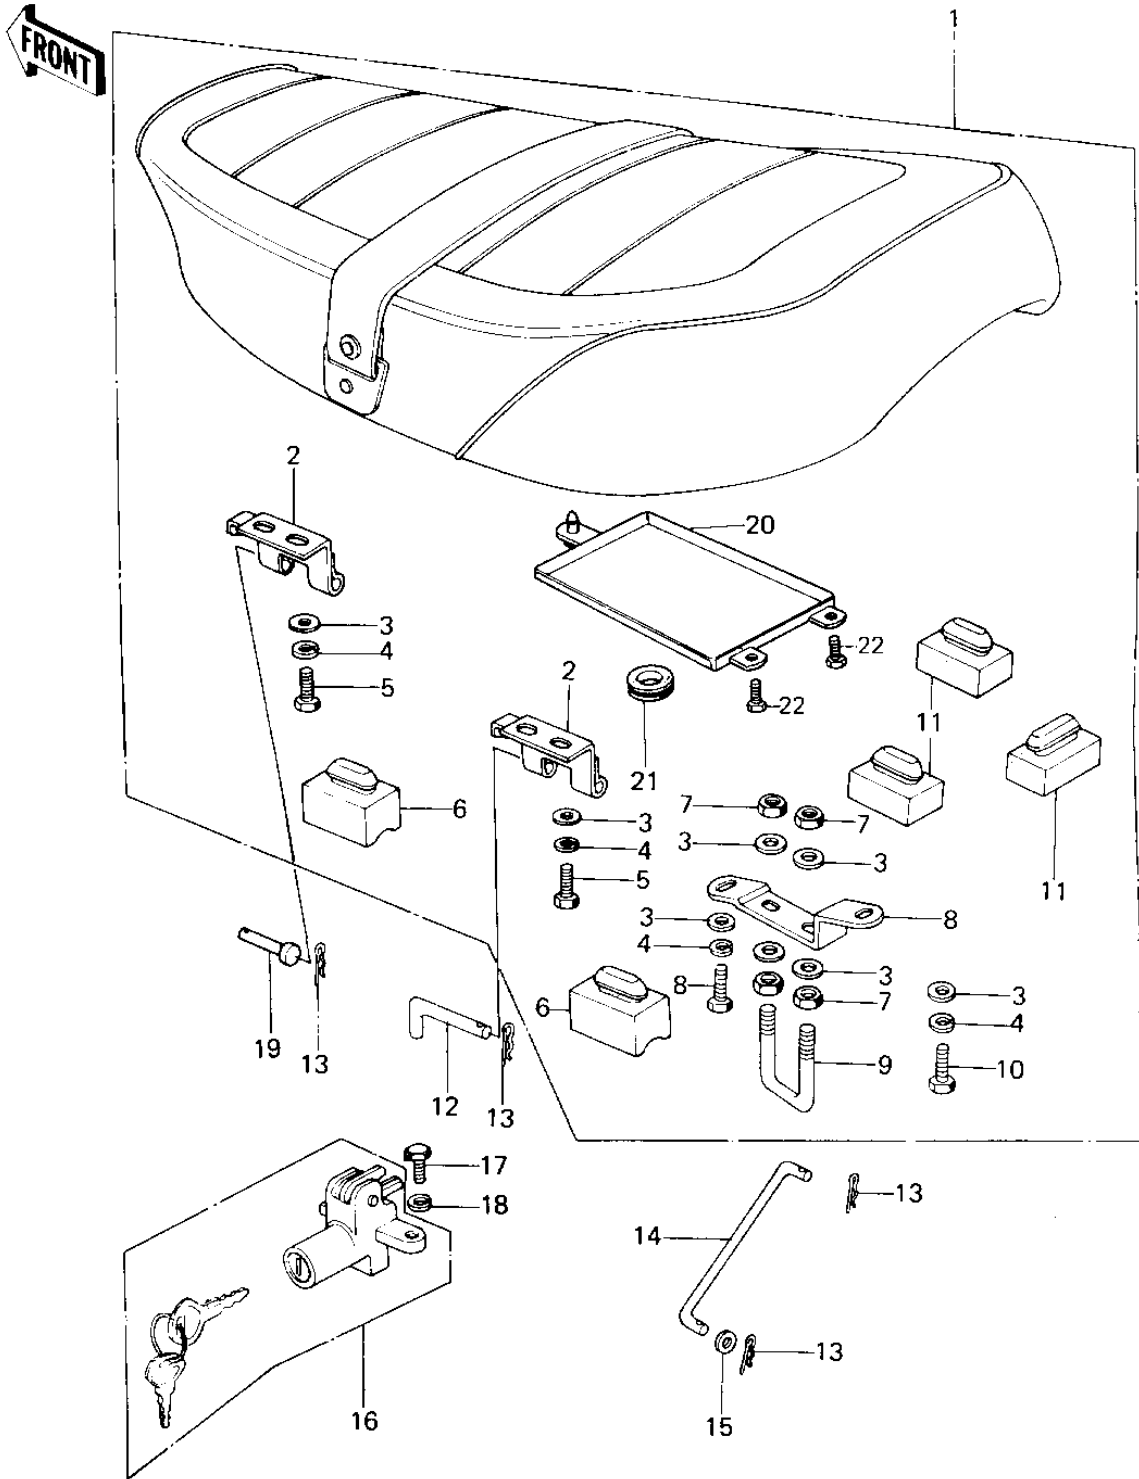

1978 Custom PARTS DIAGRAM

SEAT

1978 Custom PARTS LIST

SEAT

ITEM NAME	PART NUMBER	QUANTITY
SEAT-ASSY,DUAL,W/BAN (Ref # 1)	53001-1194	1
SEAT-ASSY,DUAL,W/BAN (Ref # 1)	53001-1194	1
HINGE,FRONT (Ref # 2)	53009-031	1
WASHER PLAIN 6MM (Ref # 3)	411B0600	1
WASHER SPRING 6MM (Ref # 4)	461F0600	1
BOLT-UPSET,6X16 (Ref # 5)	112G0616	1
DAMPER RUBBER-SEAT (Ref # 6)	92075-156	1
NUT 6MM (Ref # 7)	311B0600	1
BRACKET,SEAT CATCH (Ref # 8)	53058-004	1
CATCH, SEAT (Ref # 9)	53056-002	1
BOLT-UPSET 6X14 (Ref # 10)	112B0614	1
DAMPER RUBBER (Ref # 11)	92075-099	1
PIN,DUAL SEAT PIVOT (Ref # 12)	53011-008	1
COTTER PIN (Ref # 13)	92041-003	1
STOPPER,SEAT (Ref # 14)	53054-006	1
WASHER PLAIN 6MM (Ref # 15)	410B0600	1
LOCK-ASSY,SEAT (Ref # 16)	27016-5010	1
LOCK-ASSY,SEAT (Ref # 16)	27016-5010	1
BOLT-UPSET,6X12 (Ref # 17)	112G0612	1
WASHER SPRING 6MM (Ref # 18)	461F0600	1
PIN (Ref # 19)	53011-002	1
CASE (Ref # 20)	32099-011	1
GROMMET (Ref # 21)	92071-056	1
SCREW PAN HEAD 5X10 (Ref # 22)	220B0510	1