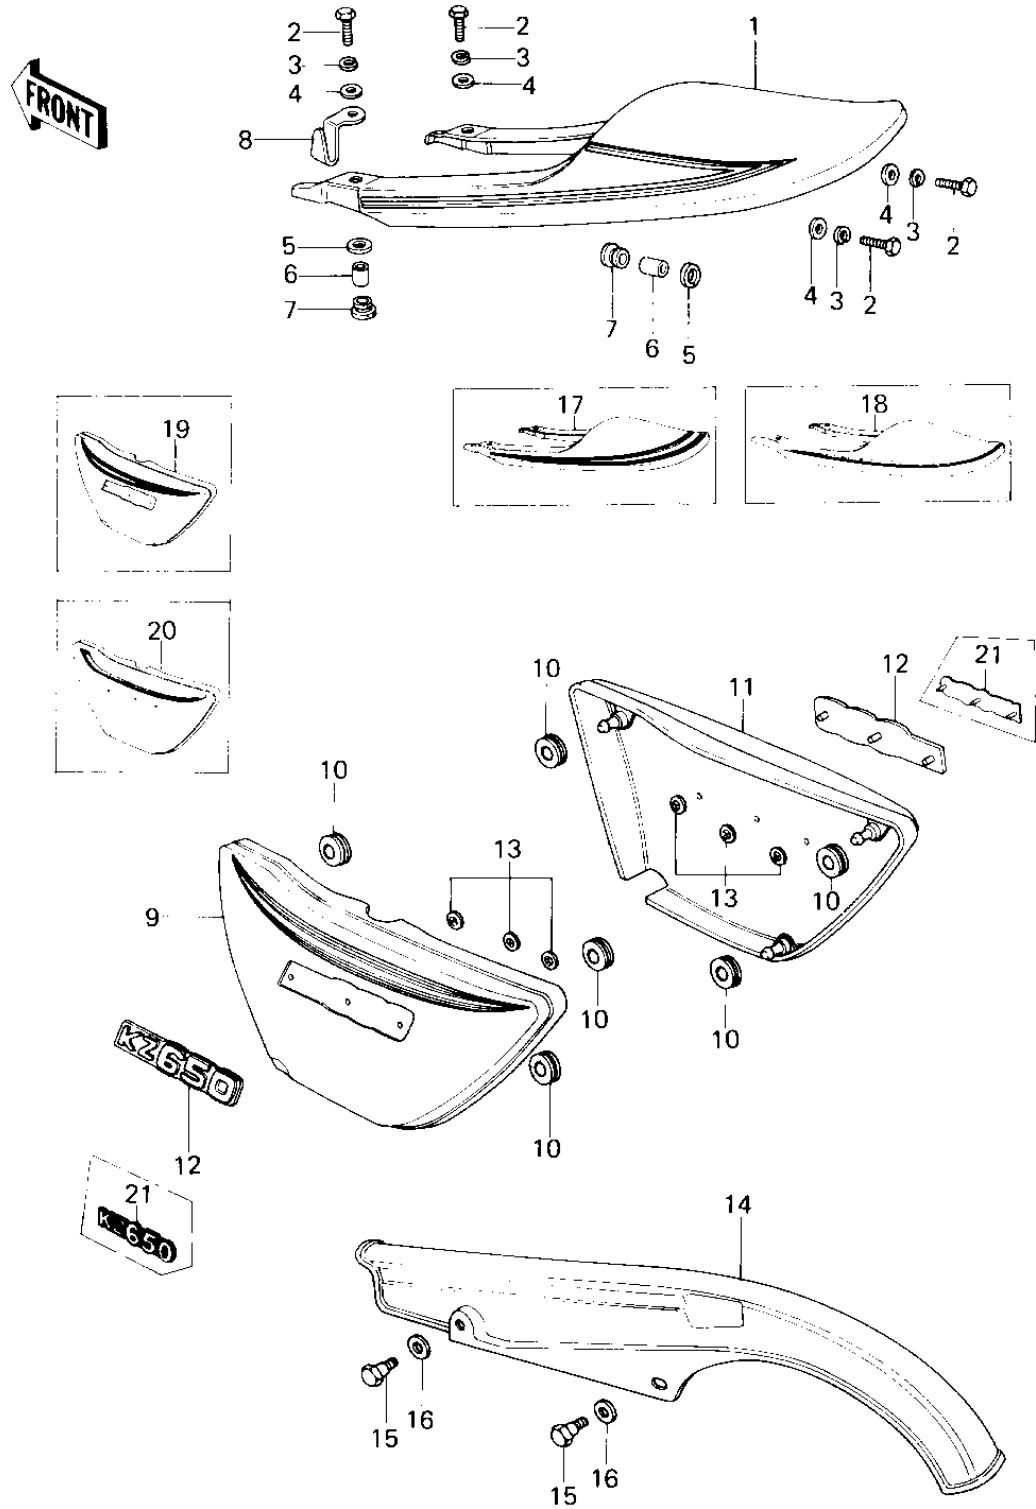

1979 Custom PARTS DIAGRAM

SIDE COVERS/SEAT COVER/CHAIN COVER

1979 Custom PARTS LIST

SIDE COVERS/SEAT COVER/CHAIN COVER

ITEM NAME	PART NUMBER	QUANTITY
COVER,REAR SEAT,BLUE (Ref # 1)	53043-016-7M	1
COVER,REAR SEAT,SILV (Ref # 1)	53043-016-7N	1
BOLT-UPSET (Ref # 2)	112G0625	1
WASHER SPRING 6MM (Ref # 3)	461F0600	1
WASHER,PLAIN,7MM (Ref # 4)	92022-228	1
DAMPER RUBBER (Ref # 5)	92075-175	1
COLLAR (Ref # 6)	92027-241	1
RUBBER,FENDER COVER (Ref # 7)	92075-174	1
BRACKET,HELMET HOLDE (Ref # 8)	32122-057	1
COVER,SIDE,L.H,R.BLU (Ref # 9)	36001-5033-7M	1
COVER,SIDE,L.H,M.SLV (Ref # 9)	36001-5035-7N	1
GROMMET (Ref # 10)	92071-056	1
COVER,SIDE,R.H,R.BLU (Ref # 11)	36001-5034-7M	1
COVER,SIDE,R.H,M.SLV (Ref # 11)	36001-5036-7N	1
COVER,SIDE,R.H,S.SLV (Ref # 11)	36001-5038-7W	1
COVER,SIDE,R.H,D.BLU (Ref # 11)	36001-1035-7Z	1
EMBLEM,SIDE COVER (Ref # 12)	56018-256	1
NUT,LOCK,3MM (Ref # 13)	92018-005	1
CASE-CHAIN (Ref # 14)	36014-068	1
BOLT,HEAX HEAD,6X14 (Ref # 15)	92001-115	1
WASHER,8.5X20X1.6 (Ref # 16)	92022-1561	1
COVER,REAR SEAT,SILV (Ref # 17)	53043-016-7W	1
COVER,SEAT,L.D.BLUE (Ref # 18)	14025-5007-7Z	1
COVER,SIDE,L.H,S.SLV (Ref # 19)	36001-5037-7W	1
COVER,SIDE,L.H,D.BLU (Ref # 20)	36001-1034-7Z	1
MARK,SIDE COVER (Ref # 21)	56018-1063	1