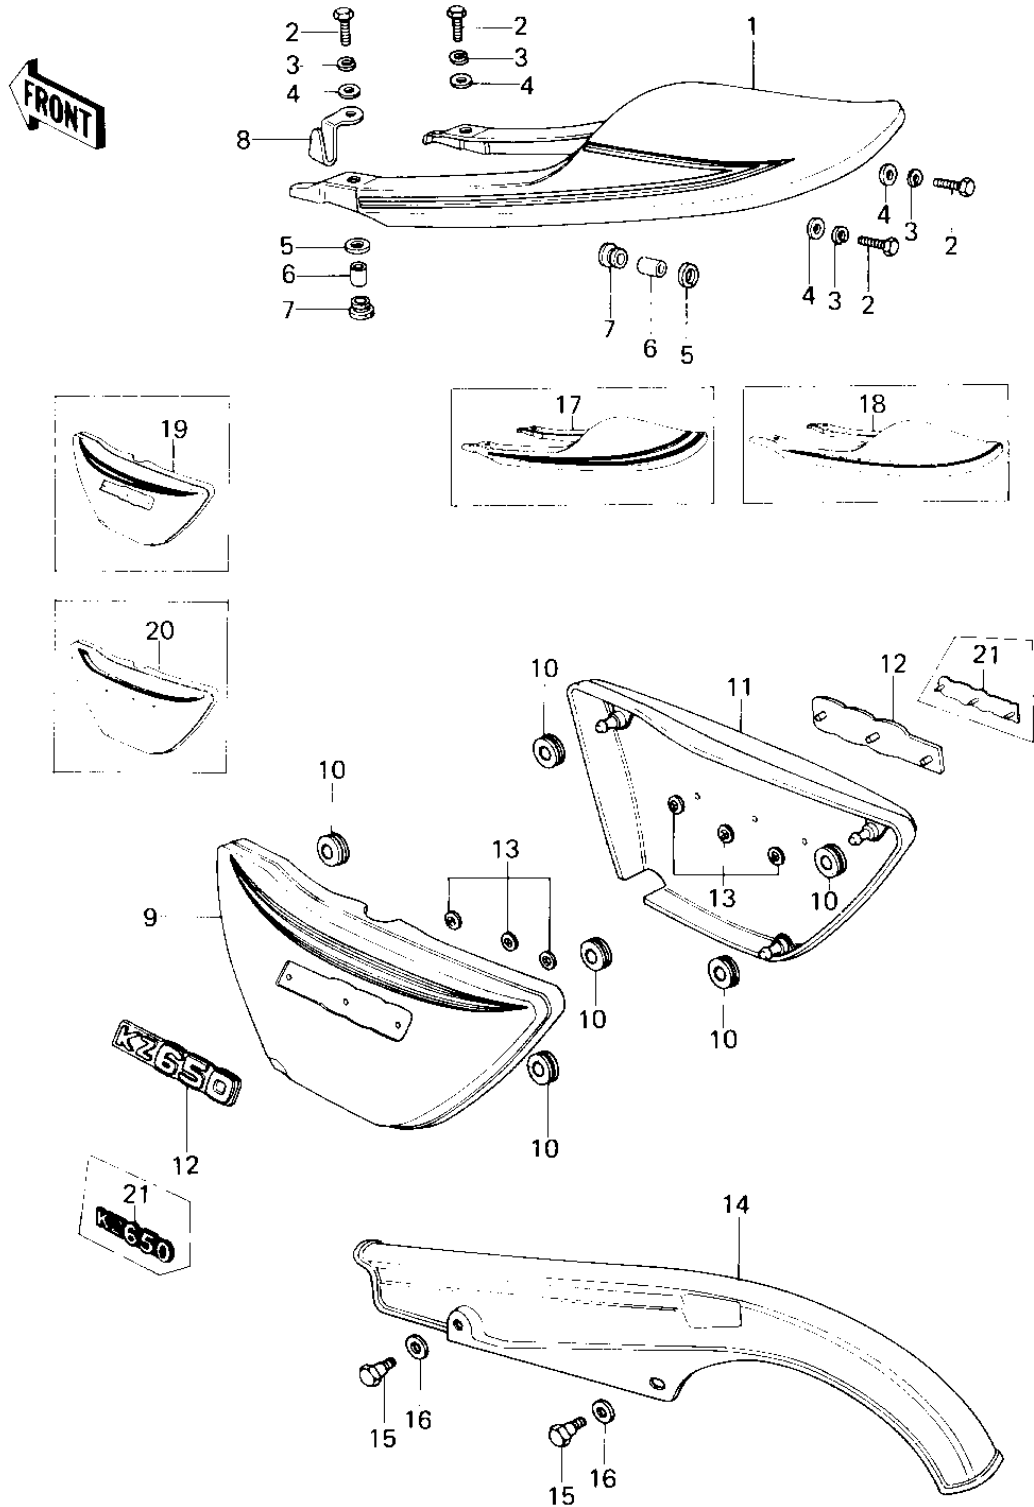

1978 Custom PARTS DIAGRAM

SIDE COVERS/SEAT COVER/CHAIN COVER

1978 Custom PARTS LIST

SIDE COVERS/SEAT COVER/CHAIN COVER

ITEM NAME	PART NUMBER	QUANTITY
COVER,REAR SEAT,BLUE (Ref # 1)	53043-016-7M	1
COVER,REAR SEAT,SILV (Ref # 1)	53043-016-7N	1
BOLT-UPSET (Ref # 2)	112G0625	1
WASHER SPRING 6MM (Ref # 3)	461F0600	1
WASHER,PLAIN,7MM (Ref # 4)	92022-228	1
DAMPER RUBBER (Ref # 5)	92075-175	1
COLLAR (Ref # 6)	92027-241	1
RUBBER,FENDER COVER (Ref # 7)	92075-174	1
BRACKET,HELMET HOLDE (Ref # 8)	32122-057	1
COVER,SIDE,L.H,R.BLU (Ref # 9)	36001-5033-7M	1
COVER,SIDE,L.H,M.SLV (Ref # 9)	36001-5035-7N	1
GROMMET (Ref # 10)	92071-056	1
COVER,SIDE,R.H,R.BLU (Ref # 11)	36001-5034-7M	1
COVER,SIDE,R.H,M.SLV (Ref # 11)	36001-5036-7N	1
COVER,SIDE,R.H,S.SLV (Ref # 11)	36001-5038-7W	1
COVER,SIDE,R.H,D.BLU (Ref # 11)	36001-1035-7Z	1
EMBLEM,SIDE COVER (Ref # 12)	56018-256	1
NUT,LOCK,3MM (Ref # 13)	92018-005	1
CASE-CHAIN (Ref # 14)	36014-068	1
BOLT,HEAX HEAD,6X14 (Ref # 15)	92001-115	1
WASHER,8.5X20X1.6 (Ref # 16)	92022-1561	1
COVER,REAR SEAT,SILV (Ref # 17)	53043-016-7W	1
COVER,SEAT,L.D.BLUE (Ref # 18)	14025-5007-7Z	1
COVER,SIDE,L.H,S.SLV (Ref # 19)	36001-5037-7W	1
COVER,SIDE,L.H,D.BLU (Ref # 20)	36001-1034-7Z	1
MARK,SIDE COVER (Ref # 21)	56018-1063	1