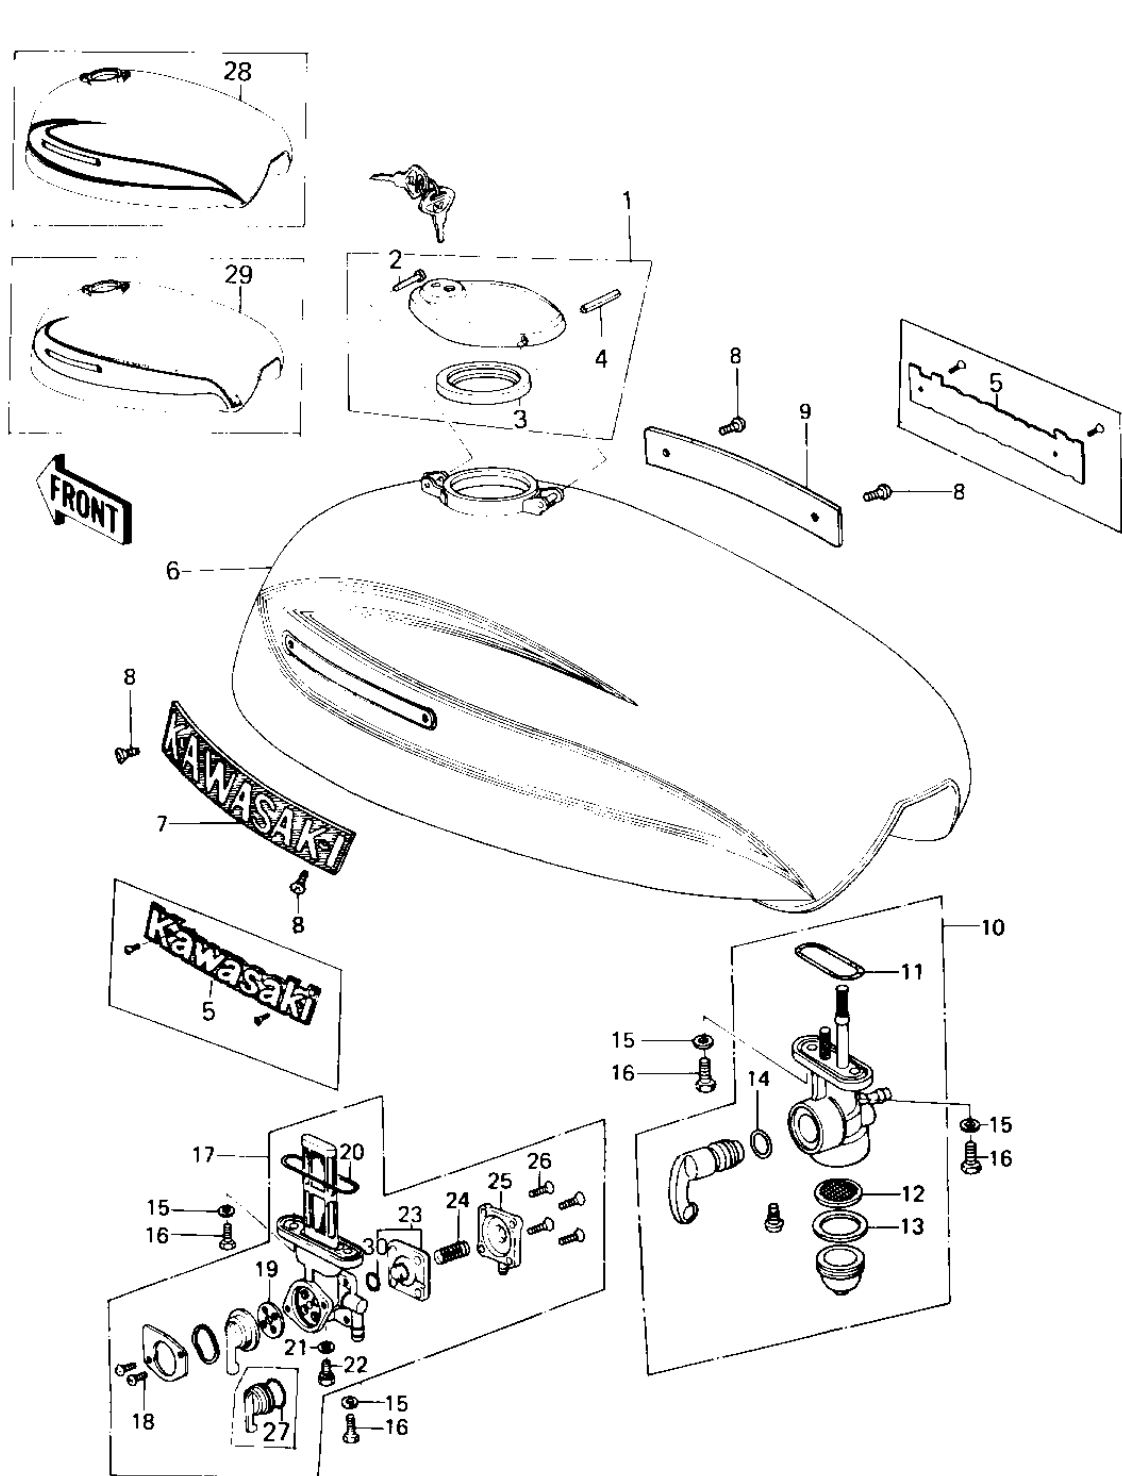

## 1979 Custom PARTS DIAGRAM

FUEL TANK

Ref. I

- 1
- 2
- 3
- 4
- 5
- 6
- 7
- 8
- 9
- 10
- 11
- 12
- 13
- 14
- 15
- 16
- 17

- 18
- 19
- 20
- 21
- 22
- 23
- 24
- 25
- 26
- 27
- 28
- 29
- 30

100-853F

## 1979 Custom PARTS LIST

### FUEL TANK

ITEM NAME	PART NUMBER	QUANTITY
CAP,FUEL TANK (Ref # 1)	51048-012	1
PIN,HOOK (Ref # 2)	92043-126	1
GASKET-FUEL TANK CAP (Ref # 3)	51059-008	1
PIN,CAP HINGE (Ref # 4)	92043-127	1
EMBLEM,FUEL TANK (Ref # 5)	56014-1037	1
TANK-FUEL,M.R.BLUE (Ref # 6)	51001-115-7M	1
TANK-FUEL,M.SILVER (Ref # 6)	51001-115-7N	1
EMBLEM,FUEL TANK,L.H (Ref # 7)	56013-058	1
SCREW-CSK-CROS (Ref # 8)	221C0306	1
EMBLEM,FUEL TANK,R.H (Ref # 9)	56014-065	1
COCK ASSY,FUEL (Ref # 10)	51023-057	1
"O" RING (Ref # 11)	51039-010	2
STRAINER FUEL (Ref # 12)	51038-007	1
GASKET FUEL COCK CUP (Ref # 13)	51037-010	1
"O" RING, 10MM (Ref # 14)	670B2010	1
WASHER-PLAIN (Ref # 15)	92022-183	1
BOLT,6X20,FUEL TAP (Ref # 16)	92001-1091	1
TAP ASSY,FUEL (Ref # 17)	51023-1023	4
SCREW PAN HEAD 3X8 (Ref # 18)	220B0308	1
GASKET,TAP VALVE (Ref # 19)	11009-1194	1
GASKET,DRAIN BOLT (Ref # 21)	11009-1045	1
BOLT,DRAIN (Ref # 22)	92001-1089	1
DIAPHRAGM ASSY,TAP (Ref # 23)	43028-1004	1
DIAPHRAGM ASSY,TAP (Ref # 23)	43028-1015	1
SPRING,TAP (Ref # 24)	92081-1055	1
SPRING,TAP (Ref # 24)	92081-1171	1
COVER ASSY,TAP (Ref # 25)	16146-1005	1
SCREW CNTSNK HD 4X12 (Ref # 26)	221B0412A	1
"O" RING,TAP LEVER (Ref # 27)	92055-1027	1

## 1979 Custom PARTS LIST

FUEL TANK

ITEM NAME	PART NUMBER	QUANTITY
TANK-FUEL,M.S.SILVER (Ref # 28)	51001-5032-7W	1
TANK-FUEL,L.D.BLUE (Ref # 29)	51001-1016-7Z	1
"O" RING,4MM (Ref # 30)	670B1504	1