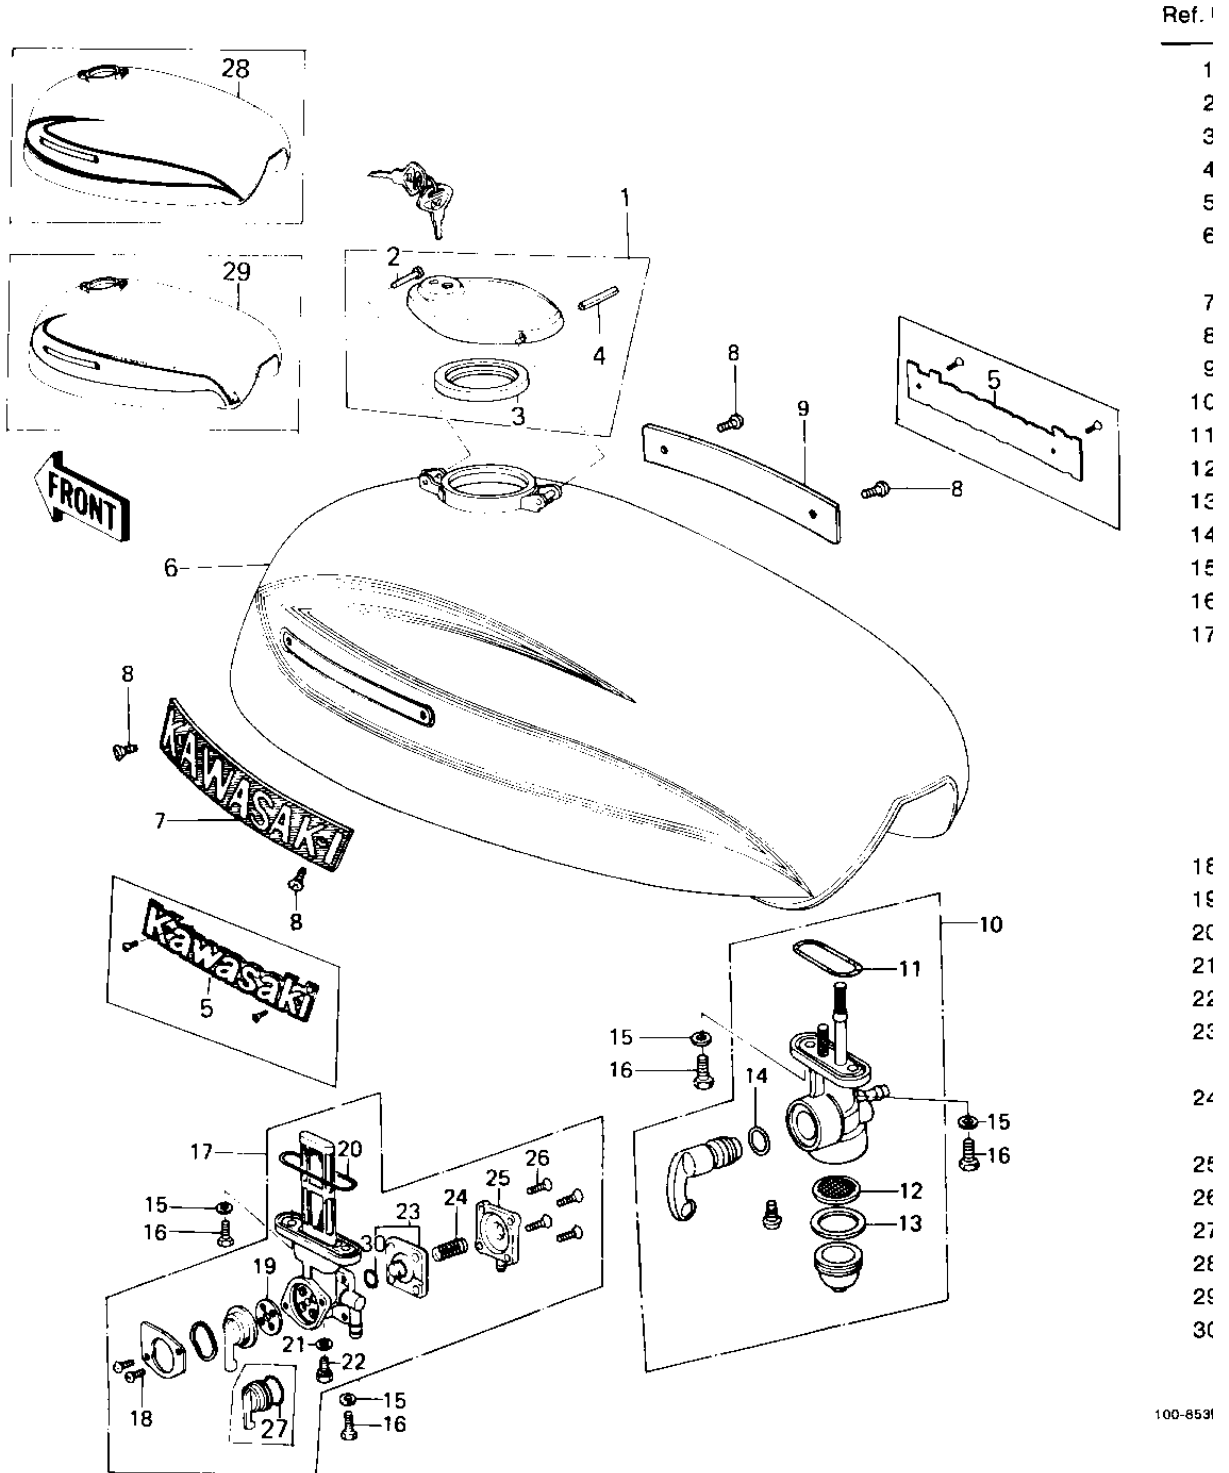

1978 Custom PARTS DIAGRAM

FUEL TANK

1978 Custom PARTS LIST

FUEL TANK

ITEM NAME	PART NUMBER	QUANTITY
CAP,FUEL TANK (Ref # 1)	51048-012	1
PIN,HOOK (Ref # 2)	92043-126	1
GASKET-FUEL TANK CAP (Ref # 3)	51059-008	1
PIN,CAP HINGE (Ref # 4)	92043-127	1
EMBLEM,FUEL TANK (Ref # 5)	56014-1037	1
TANK-FUEL,M.R.BLUE (Ref # 6)	51001-115-7M	1
TANK-FUEL,M.SILVER (Ref # 6)	51001-115-7N	1
EMBLEM,FUEL TANK,L.H (Ref # 7)	56013-058	1
SCREW-CSK-CROS (Ref # 8)	221C0306	1
EMBLEM,FUEL TANK,R.H (Ref # 9)	56014-065	1
COCK ASSY,FUEL (Ref # 10)	51023-057	1
"O" RING (Ref # 11)	51039-010	1
STRAINER FUEL (Ref # 12)	51038-007	1
GASKET FUEL COCK CUP (Ref # 13)	51037-010	1
"O" RING, 10MM (Ref # 14)	670B2010	1
WASHER-PLAIN (Ref # 15)	92022-183	1
BOLT,6X20,FUEL TAP (Ref # 16)	92001-1091	1
TAP ASSY,FUEL (Ref # 17)	51023-1023	1
TAP ASSY,FUEL (Ref # 17)	51023-1023	1
TAP ASSY,FUEL (Ref # 17)	51023-1023	1
TAP ASSY,FUEL (Ref # 17)	51023-1023	1
SCREW PAN HEAD 3X8 (Ref # 18)	220B0308	1
GASKET,TAP VALVE (Ref # 19)	11009-1194	1
"O" RING (Ref # 20)	51039-010	1
GASKET,DRAIN BOLT (Ref # 21)	11009-1045	1
BOLT,DRAIN (Ref # 22)	92001-1089	1
DIAPHRAGM ASSY,TAP (Ref # 23)	43028-1004	1
DIAPHRAGM ASSY,TAP (Ref # 23)	43028-1015	1
SPRING,TAP (Ref # 24)	92081-1055	1

1978 Custom PARTS LIST

FUEL TANK

ITEM NAME	PART NUMBER	QUANTITY
SPRING,TAP (Ref # 24)	92081-1171	1
COVER ASSY,TAP (Ref # 25)	16146-1005	1
SCREW CNTSNK HD 4X12 (Ref # 26)	221B0412A	1
"O" RING,TAP LEVER (Ref # 27)	92055-1027	1
TANK-FUEL,M.S.SILVER (Ref # 28)	51001-5032-7W	1
TANK-FUEL,L.D.BLUE (Ref # 29)	51001-1016-7Z	1
"O" RING,4MM (Ref # 30)	670B1504	1