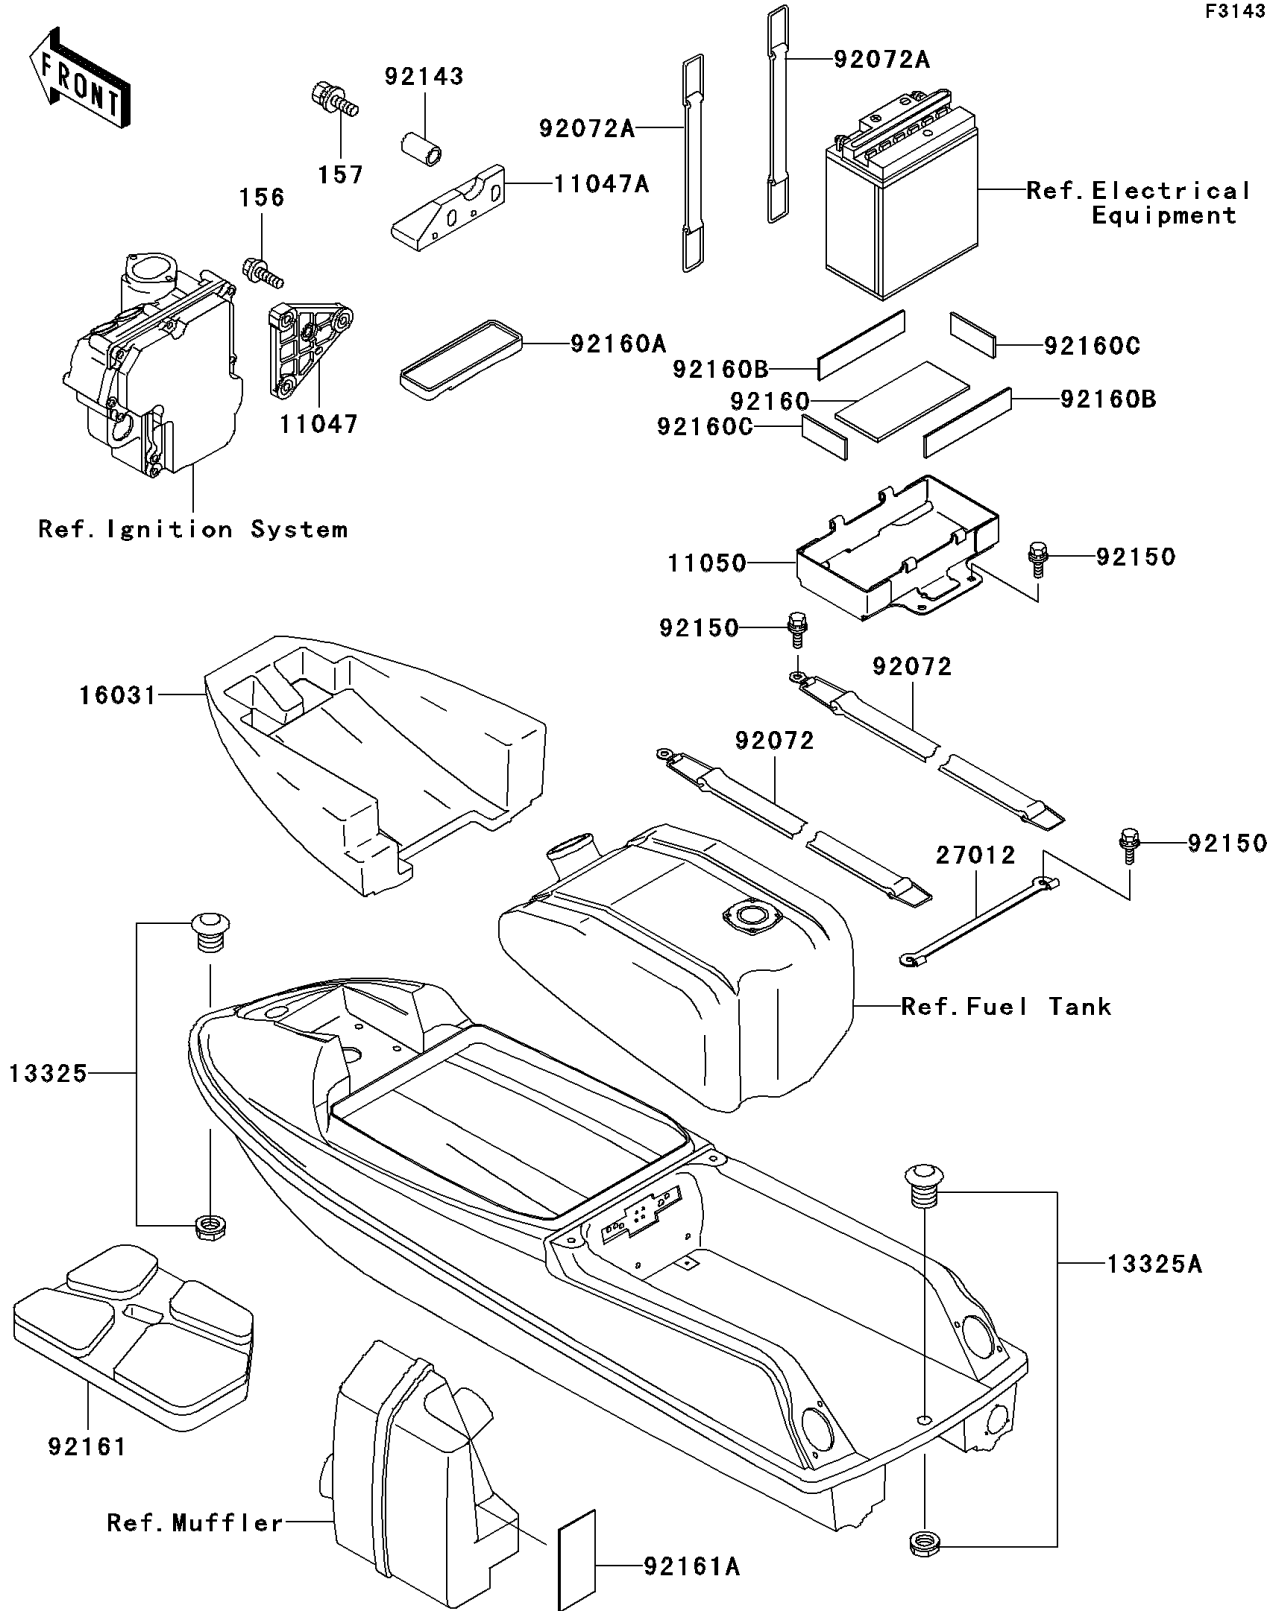

# 2001 SXI PRO PARTS DIAGRAM

Hull Fittings

F3143

## 2001 SXI PRO PARTS LIST

### Hull Fittings

ITEM NAME	PART NUMBER	QUANTITY
BOLT-WP,6X25 (Ref # 156)	156R0625	1
BOLT-WSP,6X25 (Ref # 157)	157R0625	2
BRACKET (Ref # 11047)	11047-3752	1
BRACKET (Ref # 11047A)	11047-3753	1
BRACKET,BATTERY (Ref # 11050)	11050-3749	1
BUSHING-ASSY,BLACK (Ref # 13325)	13325-3703	1
BUSHING-ASSY,BLACK (Ref # 13325A)	13325-3705	1
FLOAT,FUEL TANK (Ref # 16031)	16031-3846	1
HOOK,FIRE EXTINGUISHER (Ref # 27012)	27012-3772	1
BAND,FUEL TANK (Ref # 92072)	92072-3840	2
BAND,BATTERY (Ref # 92072A)	92072-3841	2
COLLAR,6X8.5X14.7 (Ref # 92143)	92143-3728	2
BOLT,6X16 (Ref # 92150)	92150-3714	8
DAMPER (Ref # 92160)	92160-1851	1
DAMPER (Ref # 92160A)	92160-3777	1
DAMPER (Ref # 92160B)	92160-3840	2
DAMPER,WATER MUFFER (Ref # 92160C)	92160-3880	2
DAMPER,WATER MUFFLER (Ref # 92161)	92161-3727	1
DAMPER (Ref # 92161A)	92161-3728	1