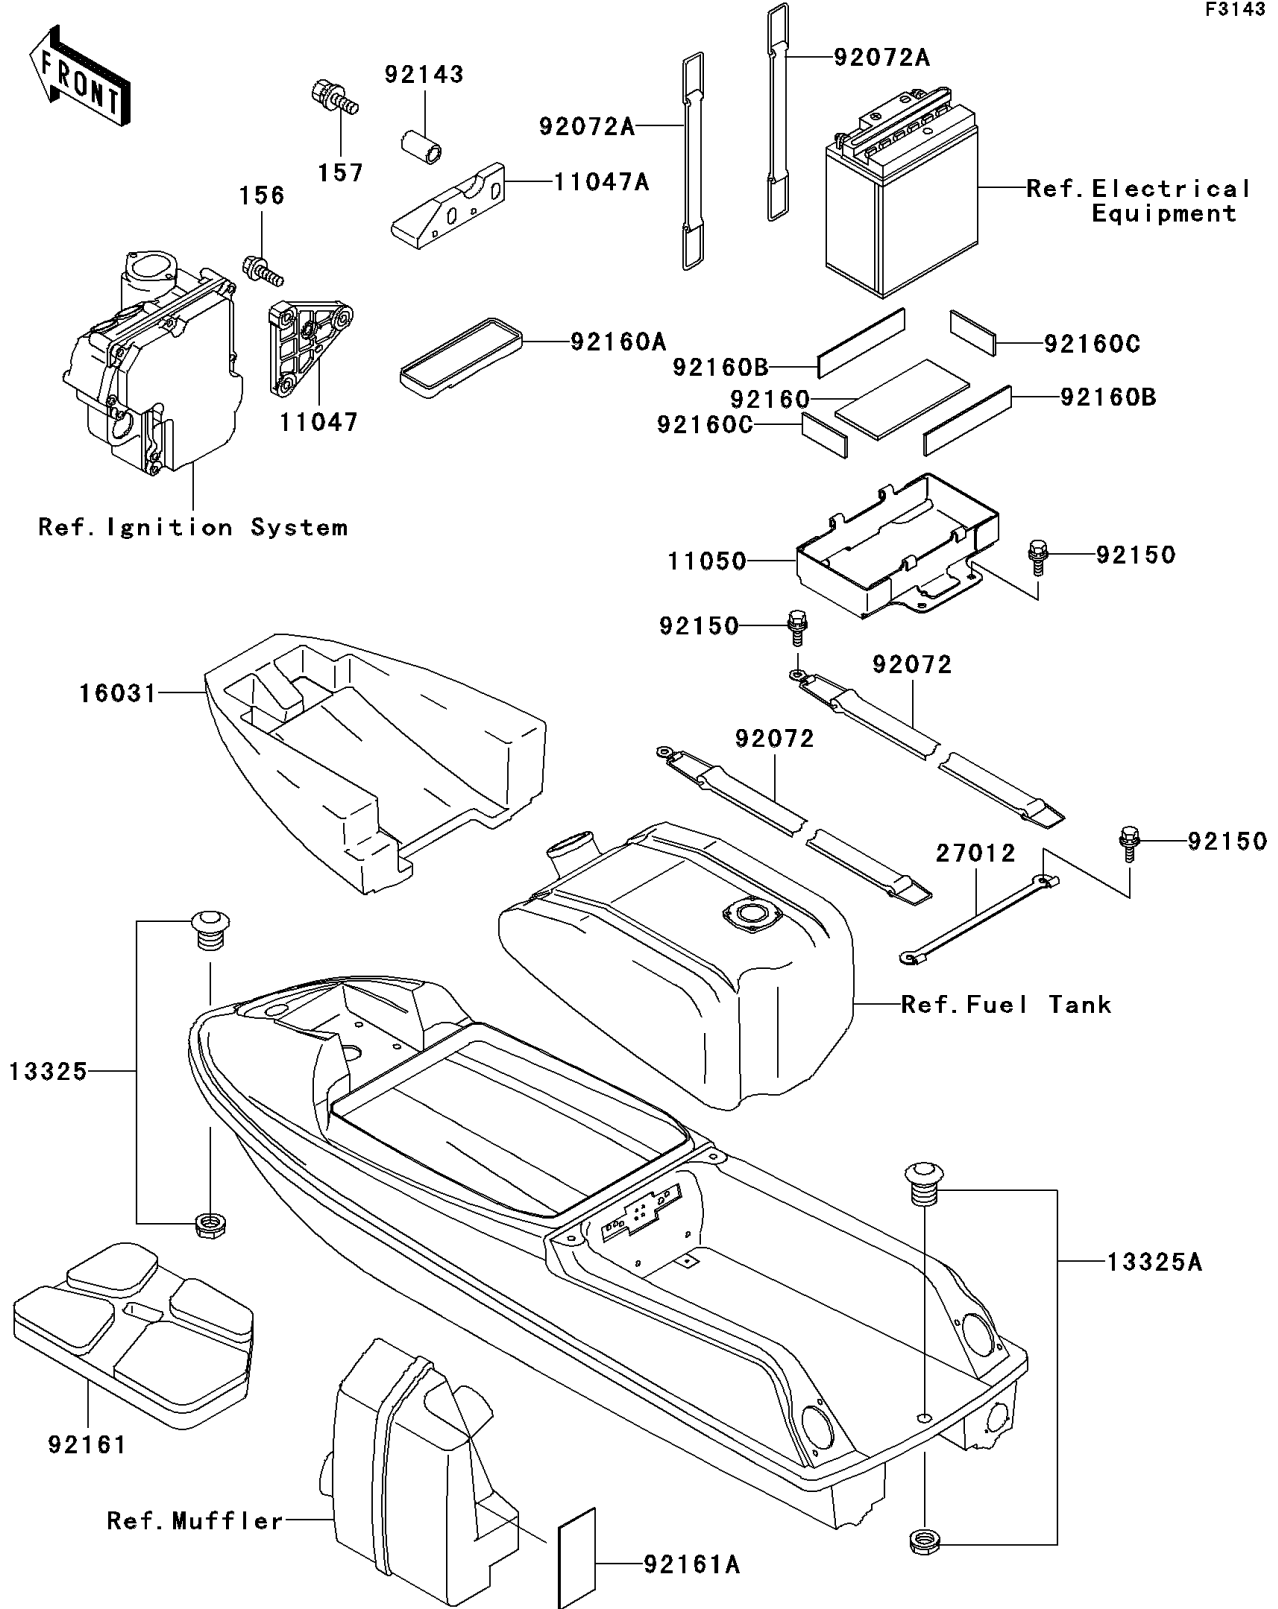

2000 SXI PRO PARTS DIAGRAM

Hull Fittings

F3143

2000 SXI PRO PARTS LIST

Hull Fittings

ITEM NAME	PART NUMBER	QUANTITY
BOLT-WP,6X25 (Ref # 156)	156R0625	1
BOLT-WSP,6X25 (Ref # 157)	157R0625	2
BRACKET (Ref # 11047)	11047-3752	1
BRACKET (Ref # 11047A)	11047-3753	1
BRACKET,BATTERY (Ref # 11050)	11050-3749	1
BUSHING-ASSY,BLACK (Ref # 13325)	13325-3703	1
BUSHING-ASSY,BLACK (Ref # 13325A)	13325-3705	1
FLOAT,FUEL TANK (Ref # 16031)	16031-3846	1
HOOK,FIRE EXTINGUISHER (Ref # 27012)	27012-3772	1
BAND,FUEL TANK (Ref # 92072)	92072-3840	2
BAND,BATTERY (Ref # 92072A)	92072-3841	2
COLLAR,6X8.5X14.7 (Ref # 92143)	92143-3728	2
BOLT,6X16 (Ref # 92150)	92150-3714	8
DAMPER (Ref # 92160)	92160-1851	1
DAMPER (Ref # 92160A)	92160-3777	1
DAMPER (Ref # 92160B)	92160-3840	2
DAMPER,WATER MUFFER (Ref # 92160C)	92160-3880	2
DAMPER,WATER MUFFLER (Ref # 92161)	92161-3727	1
DAMPER (Ref # 92161A)	92161-3728	1