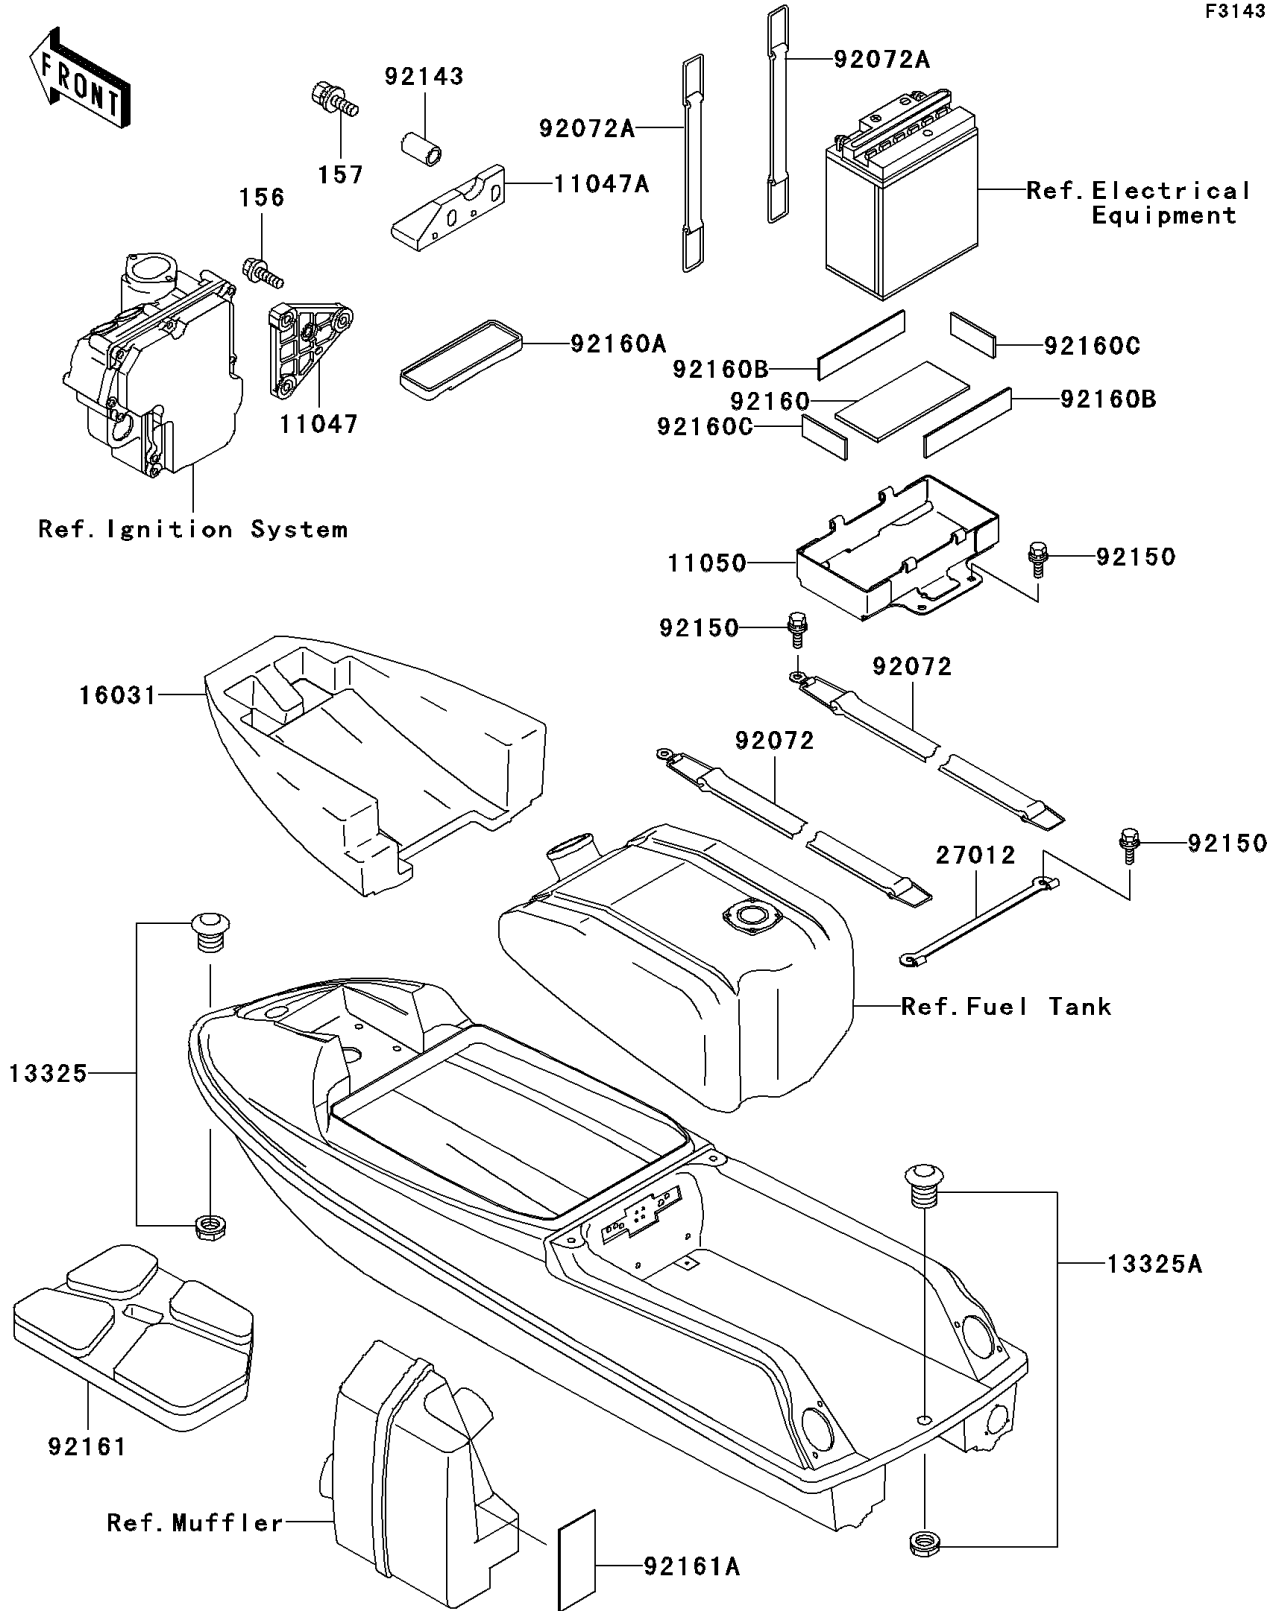

1999 SXI PRO PARTS DIAGRAM

Hull Fittings

F3143

1999 SXI PRO PARTS LIST

Hull Fittings

ITEM NAME	PART NUMBER	QUANTITY
BOLT-WP,6X25 (Ref # 156)	156R0625	1
BOLT-WSP,6X25 (Ref # 157)	157R0625	2
BRACKET (Ref # 11047)	11047-3752	1
BRACKET (Ref # 11047A)	11047-3753	1
BRACKET,BATTERY (Ref # 11050)	11050-3749	1
BUSHING-ASSY,BLACK (Ref # 13325)	13325-3703	1
BUSHING-ASSY,BLACK (Ref # 13325A)	13325-3705	1
FLOAT,FUEL TANK (Ref # 16031)	16031-3846	1
HOOK,FIRE EXTINGUISHER (Ref # 27012)	27012-3772	1
BAND,FUEL TANK (Ref # 92072)	92072-3840	2
BAND,BATTERY (Ref # 92072A)	92072-3841	2
COLLAR,6X8.5X14.7 (Ref # 92143)	92143-3728	2
BOLT,6X16 (Ref # 92150)	92150-3714	8
DAMPER (Ref # 92160)	92160-1851	1
DAMPER (Ref # 92160A)	92160-3777	1
DAMPER (Ref # 92160B)	92160-3840	2
DAMPER,WATER MUFFER (Ref # 92160C)	92160-3880	2
DAMPER,WATER MUFFLER (Ref # 92161)	92161-3727	1
DAMPER (Ref # 92161A)	92161-3728	1