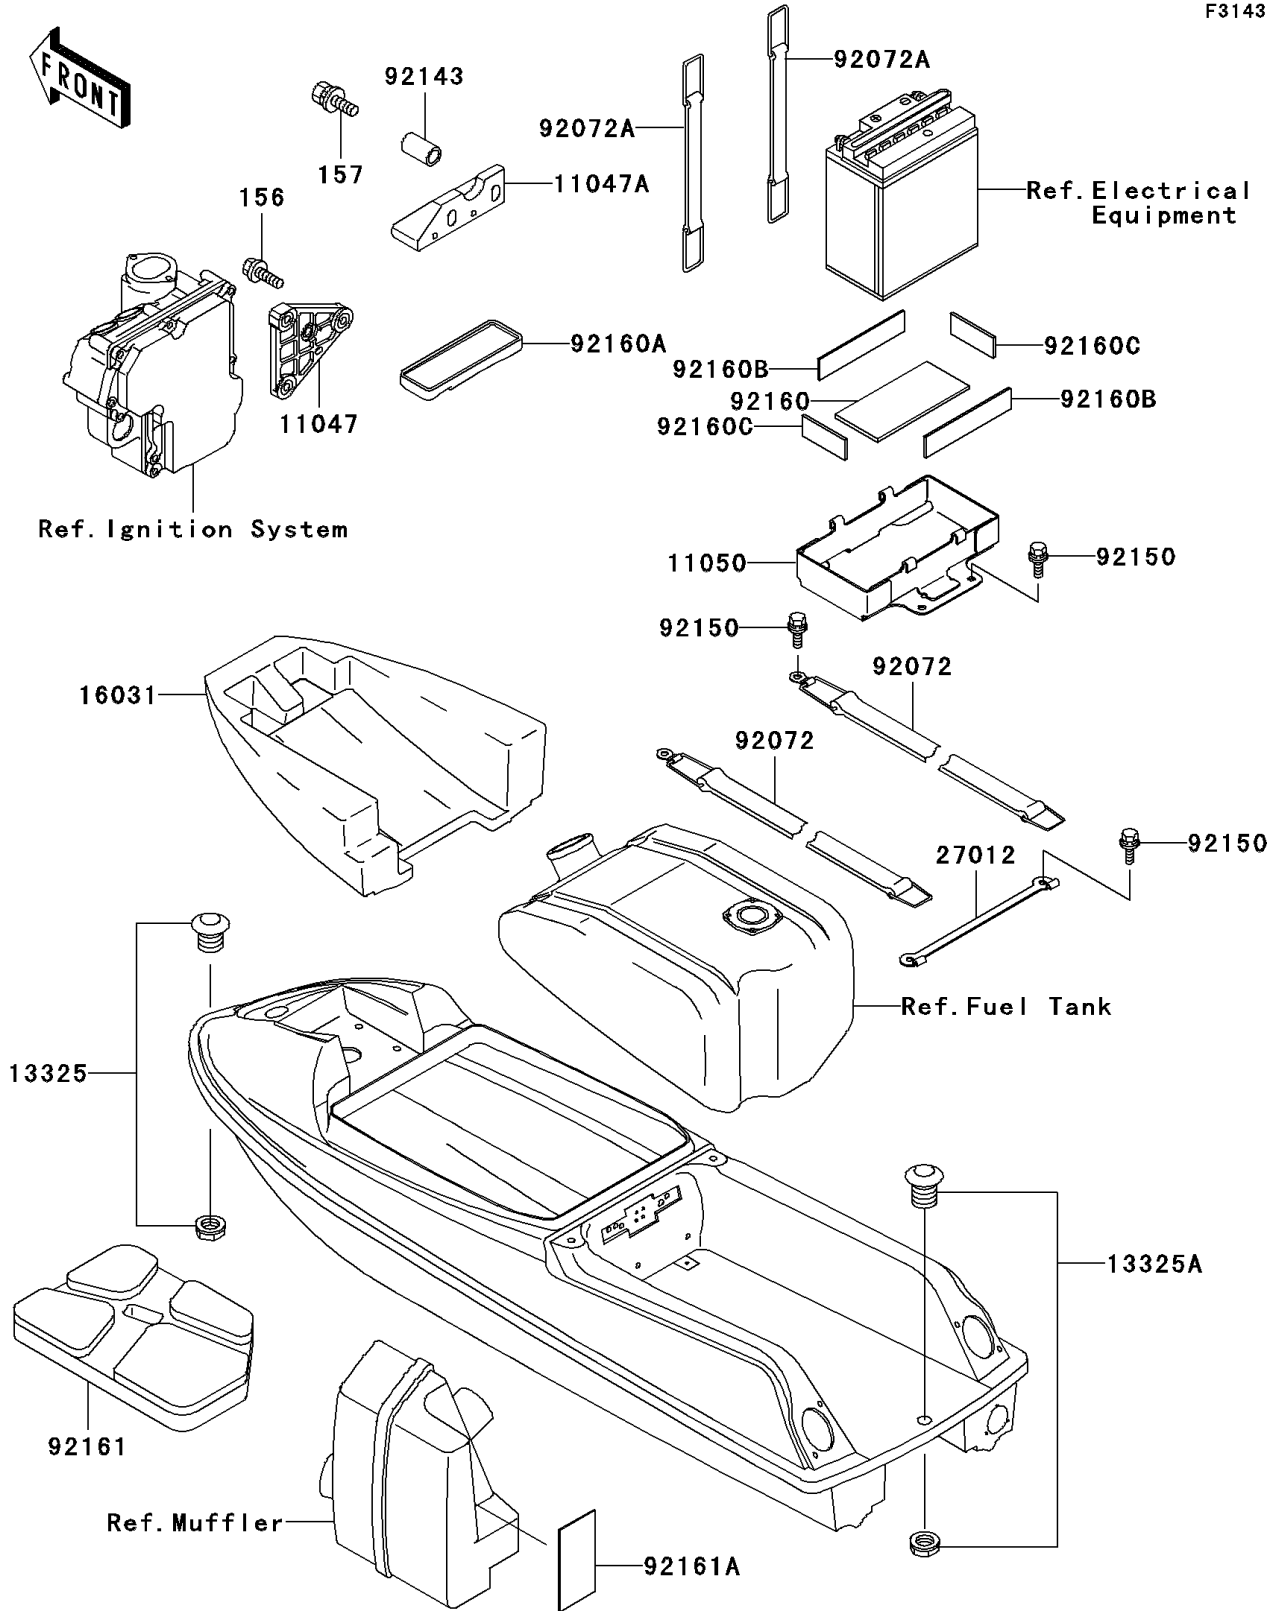

1998 SXI PRO PARTS DIAGRAM

Hull Fittings

F3143

1998 SXI PRO PARTS LIST

Hull Fittings

ITEM NAME	PART NUMBER	QUANTITY
BOLT-WP,6X25 (Ref # 156)	156R0625	1
BOLT-WSP,6X25 (Ref # 157)	157R0625	2
BRACKET (Ref # 11047)	11047-3752	1
BRACKET (Ref # 11047A)	11047-3753	1
BRACKET,BATTERY (Ref # 11050)	11050-3749	1
BUSHING-ASSY,BLACK (Ref # 13325)	13325-3703	1
BUSHING-ASSY,BLACK (Ref # 13325A)	13325-3705	1
FLOAT,FUEL TANK (Ref # 16031)	16031-3846	1
HOOK,FIRE EXTINGUISHER (Ref # 27012)	27012-3772	1
BAND,FUEL TANK (Ref # 92072)	92072-3840	2
BAND,BATTERY (Ref # 92072A)	92072-3841	2
COLLAR,6X8.5X14.7 (Ref # 92143)	92143-3728	2
BOLT,6X16 (Ref # 92150)	92150-3714	8
DAMPER (Ref # 92160)	92160-1851	1
DAMPER (Ref # 92160A)	92160-3777	1
DAMPER (Ref # 92160B)	92160-3840	2
DAMPER,WATER MUFFER (Ref # 92160C)	92160-3880	2
DAMPER,WATER MUFFLER (Ref # 92161)	92161-3727	1
DAMPER (Ref # 92161A)	92161-3728	1