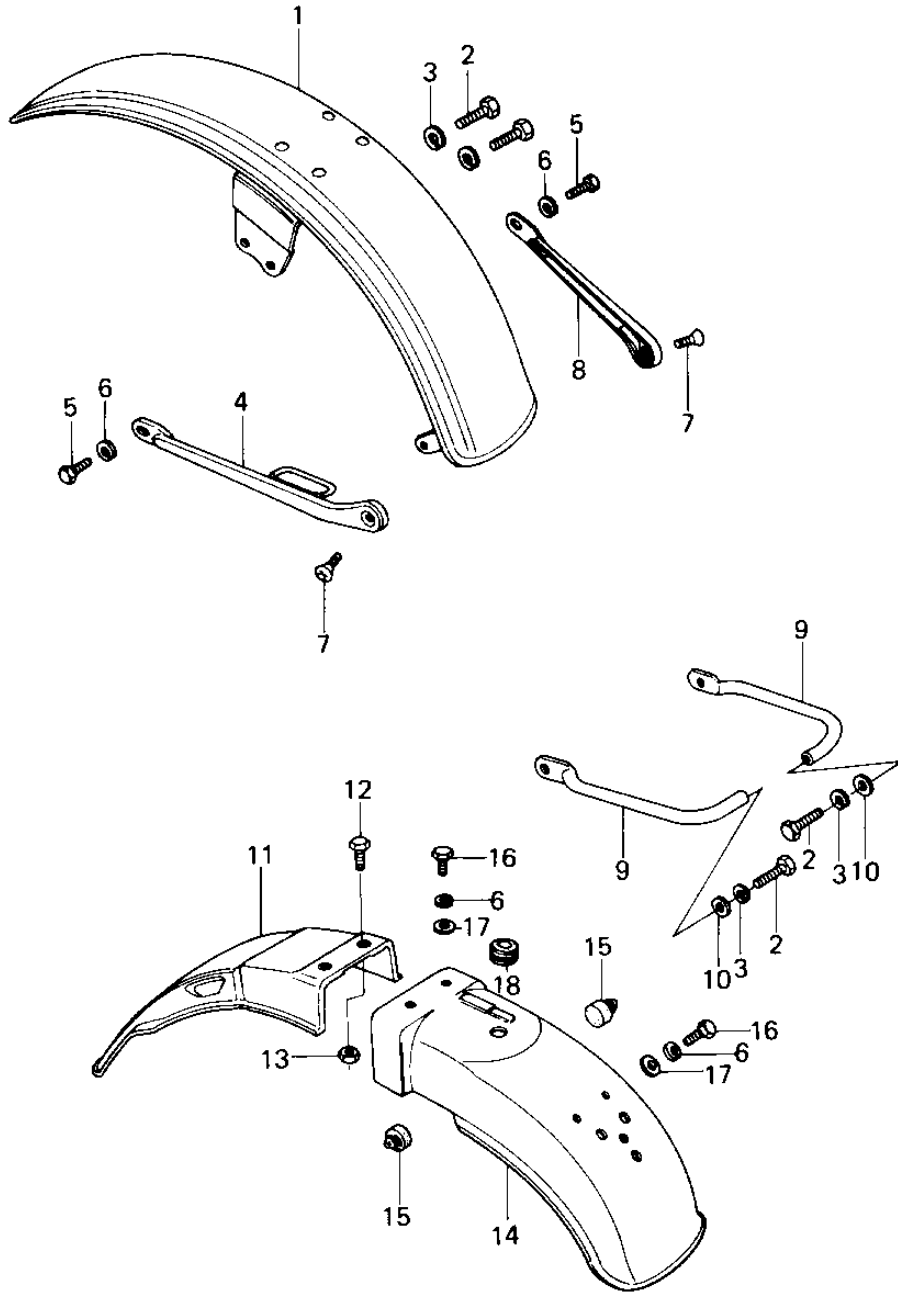

# 1978 Custom PARTS DIAGRAM

# 1978 Custom PARTS LIST

## FENDERS

ITEM NAME	PART NUMBER	QUANTITY
(Ref # 1)	36001-025	1
BOLT HEX HEAD 6X16 (Ref # 2)	110B0616	1
WASHER SPRING 8MM (Ref # 3)	461F0800	1
STAY,FRONT FENDER,L.H (Ref # 4)	35011-1001	1
BOLT HEX HEAD 6X12 (Ref # 5)	110B0612	1
WASHER SPRING 6MM (Ref # 6)	461F0600	1
SCREW,OVL CNTSNK,6X16 (Ref # 7)	222E0616	1
STAY,FRONT FENDER,R.H (Ref # 8)	35011-1002	1
GRIP,FRAME (Ref # 9)	32109-016	1
WASHER PLAIN 8MM (Ref # 10)	410B0800	1
FENDER-RR (Ref # 11)	35022-1001	1
BOLT HEX HEAD 6X16 (Ref # 12)	110B0616	1
NUT,LOCK 6MM (Ref # 13)	92017-014	1
FENDER-RR (Ref # 14)	35022-153	1
DAMPER RUBBER,RR FEND (Ref # 15)	92075-135	1
BOLT HEX HD 6X14 (Ref # 16)	110B0614	1
WASHER PLAIN 6MM (Ref # 17)	410B0600	1
GROMMET HARNESS 10MM (Ref # 18)	92071-019	1