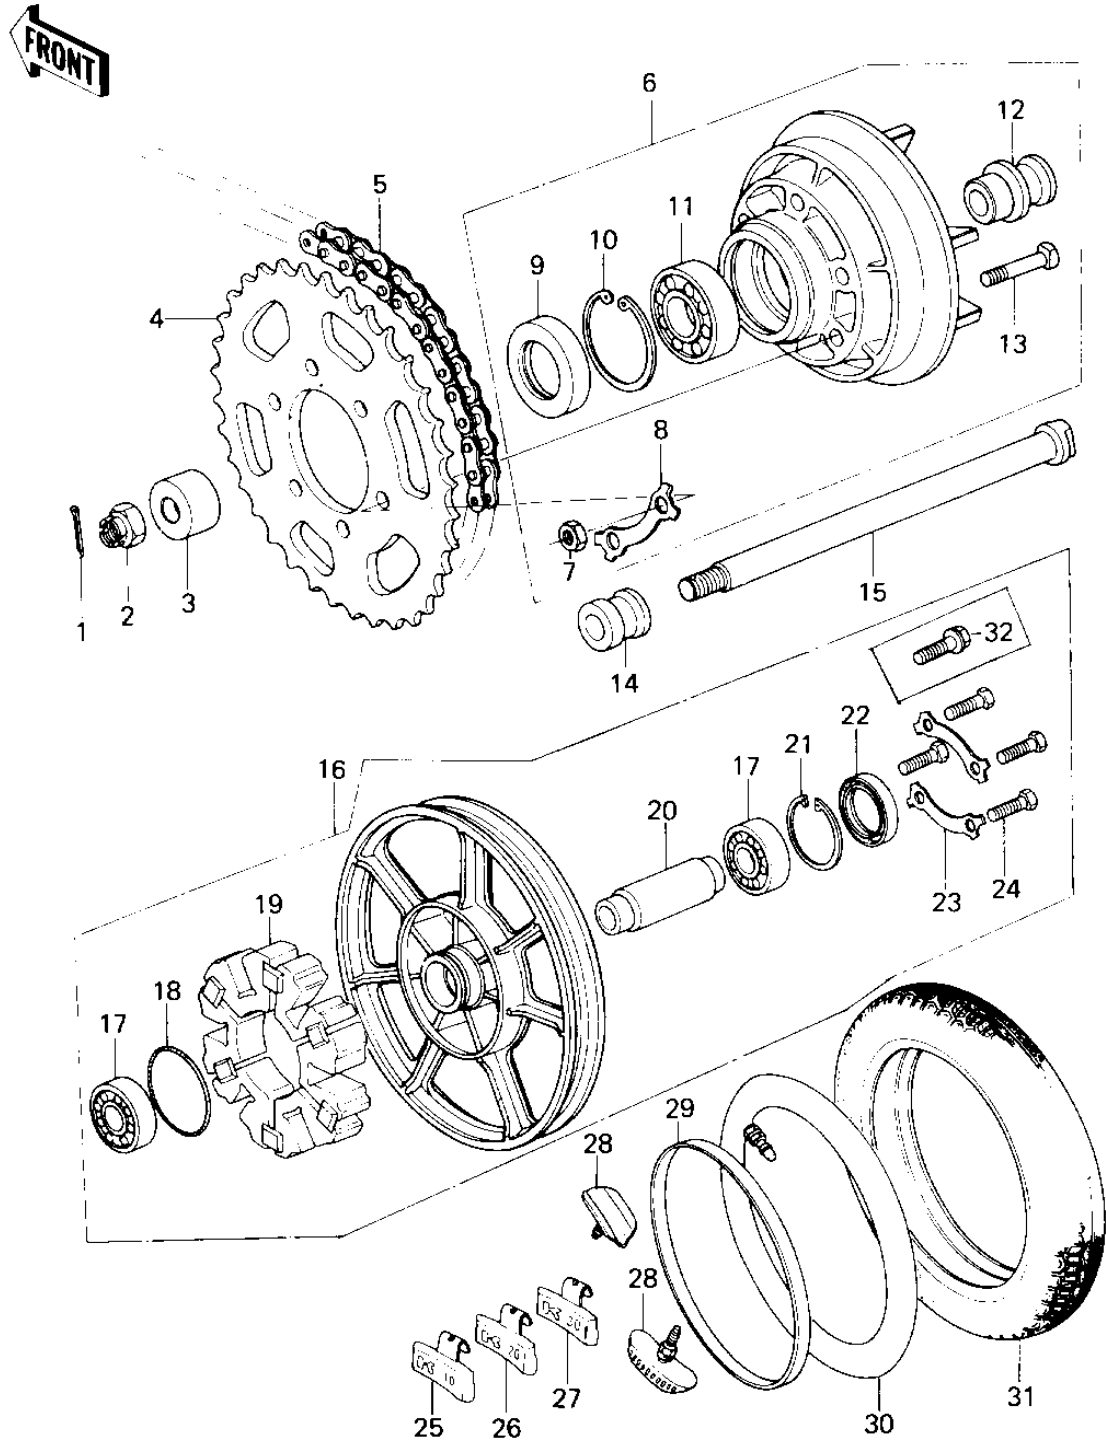

## 1979 Custom PARTS DIAGRAM

REAR WHEEL/TIRE/HUB/CHAIN

## 1979 Custom PARTS LIST

REAR WHEEL/TIRE/HUB/CHAIN

ITEM NAME	PART NUMBER	QUANTITY
PIN-COTTER,4.0X35 (Ref # 1)	550D4035	1
UNAVAILABLE IN PRICE BOOK (Ref # 2)	92015055	1
COLLAR,REAR AXLE,22M (Ref # 3)	92027-1023	1
REAR SPROCKET,42T (Ref # 4)	42041-1003	1
CHAIN-EX50MV-0X102L (Ref # 5)	92057-1232	1
COUPLING ASSY,REAR H (Ref # 6)	42033-1003	1
UNAVAILABLE IN PRICE BOOK (Ref # 7)	42045005	1
WASHER LOCK (Ref # 8)	92088-007	1
OIL SEAL (Ref # 9)	92050-027	1
CIRCLIP,62M/M (Ref # 10)	92033-1044	1
BALL BEARING,#6206 (Ref # 11)	601B6206	1
SLEEVE,REAR HUB COUP (Ref # 12)	42036-1005	1
BOLT-REAR SPROCKET (Ref # 13)	92003-087	1
COLLAR,REAR AXLE,33M (Ref # 14)	92027-1022	1
COLLAR 39M/M,RR AXLE (Ref # 14)	92027-1174	1
AXLE,RR (Ref # 15)	41068-1086	1
UNAVAILABLE IN PRICE BOOK (Ref # 16)	41073 -1005	1
SOLID WHEEL ASSY,REA (Ref # 16)	41073-1036	2
SOLID WHEEL ASSY,REA (Ref # 16)	41073-1042	1
BRG,BALL,#6205ZZC3 (Ref # 17)	601B6205ZZ	1
BEARING BALL #6205Z (Ref # 17)	601B6205Z	1
"O" RING,65MM (Ref # 18)	671B2565	1
SHOCK DAMPER,REAR HU (Ref # 19)	42014-033	1
COLLAR,REAR HUB BRG (Ref # 20)	92027-1021	1
RING,SNAP,56.2M/M (Ref # 21)	92033-1043	1
OIL SEAL WTC35527 (Ref # 22)	92052-006	1
WASHER,LOCK (Ref # 23)	92088-023	1
BOLT (Ref # 24)	92001-160	1
WEIGHT,BALANCE,10GR (Ref # 25)	41075-1001	1

## 1979 Custom PARTS LIST

REAR WHEEL/TIRE/HUB/CHAIN

ITEM NAME	PART NUMBER	QUANTITY
BALANCER-WHEEL,10G (Ref # 25)	41075-1011	1
WEIGHT,BALANCE,20GR (Ref # 26)	41075-1002	1
BALANCER-WHEEL,20G (Ref # 26)	41075-1012	1
WEIGHT,BALANCE,30GR (Ref # 27)	41075-1003	1
BALANCER-WHEEL,30G (Ref # 27)	41075-1013	1
STOPPER,RIM,2.15 (Ref # 28)	41024-1001	1
BAND,RIM,4.00/5.10-1 (Ref # 29)	41023-1006	1
TUBE 350/375/410-18 (Ref # 30)	41022-031	1
TIRE 400H-18 K87 (Ref # 31)	41021-039	1
BOLT,HEX HEAD,10X30 (Ref # 32)	92001-1173	1