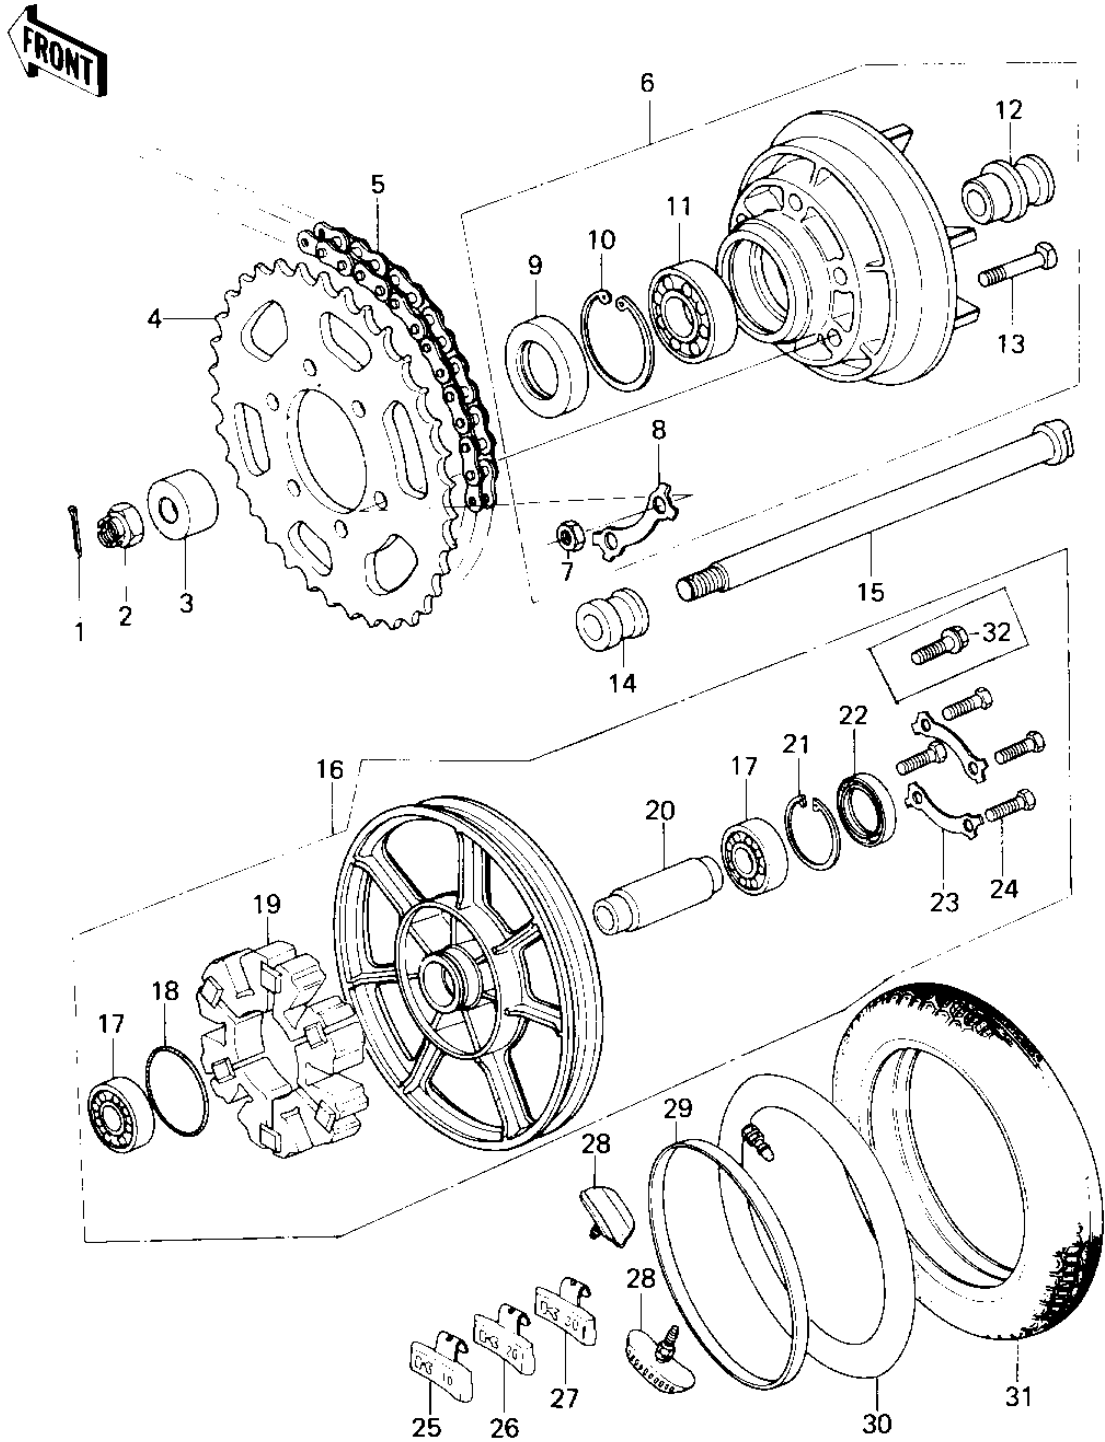

1978 Custom PARTS DIAGRAM

REAR WHEEL/TIRE/HUB/CHAIN

1978 Custom PARTS LIST

REAR WHEEL/TIRE/HUB/CHAIN

ITEM NAME	PART NUMBER	QUANTITY
PIN-COTTER,4.0X35 (Ref # 1)	550D4035	1
UNAVAILABLE IN PRICE BOOK (Ref # 2)	92015055	1
COLLAR,REAR AXLE,22M (Ref # 3)	92027-1023	1
REAR SPROCKET,42T (Ref # 4)	42041-1003	1
CHAIN-EX50MV-0X102L (Ref # 5)	92057-1232	1
COUPLING ASSY,REAR H (Ref # 6)	42033-1003	1
UNAVAILABLE IN PRICE BOOK (Ref # 7)	42045005	1
WASHER LOCK (Ref # 8)	92088-007	1
OIL SEAL (Ref # 9)	92050-027	1
CIRCLIP,62M/M (Ref # 10)	92033-1044	1
BALL BEARING,#6206 (Ref # 11)	601B6206	1
SLEEVE,REAR HUB COUP (Ref # 12)	42036-1005	1
BOLT-REAR SPROCKET (Ref # 13)	92003-087	1
COLLAR,REAR AXLE,33M (Ref # 14)	92027-1022	1
COLLAR 39M/M,RR AXLE (Ref # 14)	92027-1174	1
AXLE,RR (Ref # 15)	41068-1086	1
UNAVAILABLE IN PRICE BOOK (Ref # 16)	41073 -1005	1
SOLID WHEEL ASSY,REA (Ref # 16)	41073-1036	1
SOLID WHEEL ASSY,REA (Ref # 16)	41073-1036	1
SOLID WHEEL ASSY,REA (Ref # 16)	41073-1042	1
BRG,BALL,#6205ZZC3 (Ref # 17)	601B6205ZZ	1
BEARING BALL #6205Z (Ref # 17)	601B6205Z	1
"0" RING,65MM (Ref # 18)	671B2565	1
SHOCK DAMPER,REAR HU (Ref # 19)	42014-033	1
COLLAR,REAR HUB BRG (Ref # 20)	92027-1021	1
RING,SNAP,56.2M/M (Ref # 21)	92033-1043	1
OIL SEAL WTC35527 (Ref # 22)	92052-006	1
WASHER,LOCK (Ref # 23)	92088-023	1
BOLT (Ref # 24)	92001-160	1

1978 Custom PARTS LIST

REAR WHEEL/TIRE/HUB/CHAIN

ITEM NAME	PART NUMBER	QUANTITY
WEIGHT,BALANCE,10GR (Ref # 25)	41075-1001	1
BALANCER-WHEEL,10G (Ref # 25)	41075-1011	1
WEIGHT,BALANCE,20GR (Ref # 26)	41075-1002	1
BALANCER-WHEEL,20G (Ref # 26)	41075-1012	1
WEIGHT,BALANCE,30GR (Ref # 27)	41075-1003	1
BALANCER-WHEEL,30G (Ref # 27)	41075-1013	1
STOPPER,RIM,2.15 (Ref # 28)	41024-1001	1
BAND,RIM,4.00/5.10-1 (Ref # 29)	41023-1006	1
TUBE 350/375/410-18 (Ref # 30)	41022-031	1
TIRE 400H-18 K87 (Ref # 31)	41021-039	1
BOLT,HEX HEAD,10X30 (Ref # 32)	92001-1173	1