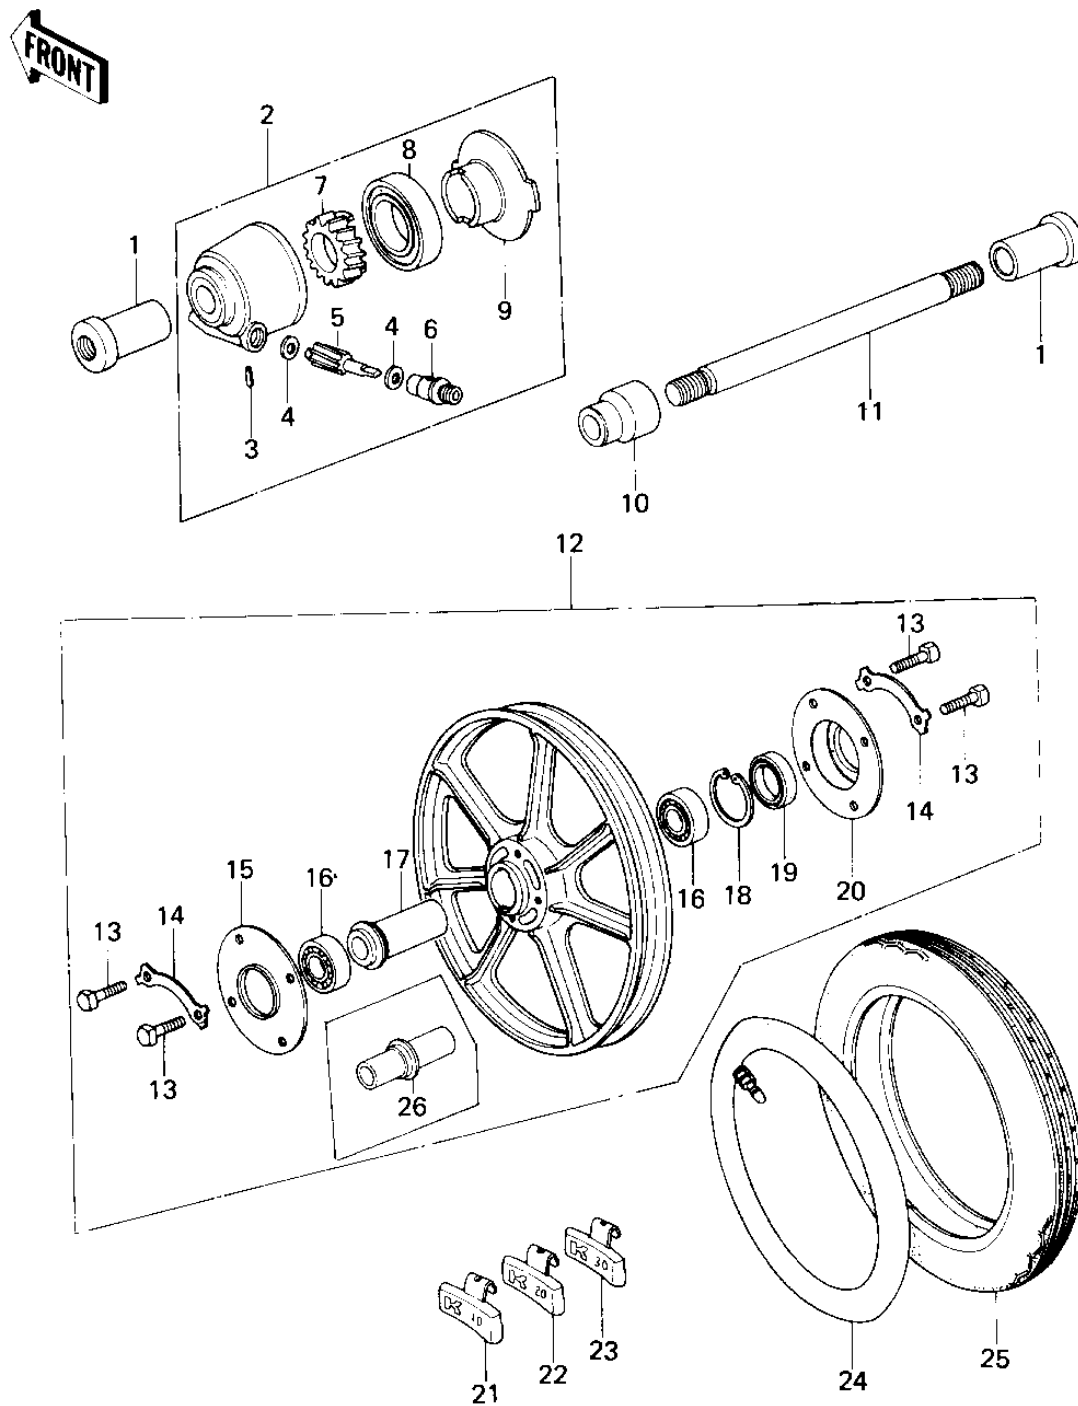

## 1979 Custom PARTS DIAGRAM

FRONT WHEEL/TIRE/HUB

## 1979 Custom PARTS LIST

FRONT WHEEL/TIRE/HUB

ITEM NAME	PART NUMBER	QUANTITY
COLLAR,FRONT AXLE (Ref # 1)	41069-033	1
GEAR BOX ASSY (Ref # 2)	41078-008	1
PIN,SPRING (Ref # 3)	41082-001	1
WASHER THRST SPD PIN (Ref # 4)	41063-001	1
PINION,SPEEDOMETER (Ref # 5)	41060-017	1
BUSH,SPEEDMETER CABL (Ref # 6)	41062-005	1
GEAR,SPEEDOMETER (Ref # 7)	41059-026	1
OIL SEAL,BJN30427-C3 (Ref # 8)	92049-1057	1
RECEIVER,GEAR (Ref # 9)	41064-013	1
COLLAR,FRONT AXLE (Ref # 10)	41069-032	1
AXLE,FRONT (Ref # 11)	41068-049	1
SOLID WHEEL ASSY,FRN (Ref # 12)	41073-5104	1
SOLID WHEEL ASSY,FRT (Ref # 12)	41073-1068	2
BOLT (Ref # 13)	92001-158	1
WASHER,LOCK (Ref # 14)	92088-023	1
DUST COVER (Ref # 15)	41042-014	1
BRG,BALL,#6203ZZC3 (Ref # 16)	601B6203ZZ	1
BALL BEARING,#6203ZC (Ref # 16)	601B6203Z	1
COLLAR,FR HUB BEARIN (Ref # 17)	92027-1043	1
RING, SNAP,43.5M/M (Ref # 18)	92033-1040	1
OIL SEAL (Ref # 19)	654A254008	1
DUST COVER (Ref # 20)	41042-015	1
WEIGHT,BALANCE,10GR (Ref # 21)	41075-1001	1
BALANCER-WHEEL,10G (Ref # 21)	41075-1011	1
WEIGHT,BALANCE,20GR (Ref # 22)	41075-1002	1
BALANCER-WHEEL,20G (Ref # 22)	41075-1012	1
WEIGHT,BALANCE,30GR (Ref # 23)	41075-1003	1
BALANCER-WHEEL,30G (Ref # 23)	41075-1013	1
*** N.L.A. *** (Canada) (Ref # 24)	41022-030	1

## 1979 Custom PARTS LIST

FRONT WHEEL/TIRE/HUB

ITEM NAME	PART NUMBER	QUANTITY
TIRE 325H-19 F6B (Ref # 25)	41021-038	1
COLLAR,BRG (Ref # 26)	41039-028	1