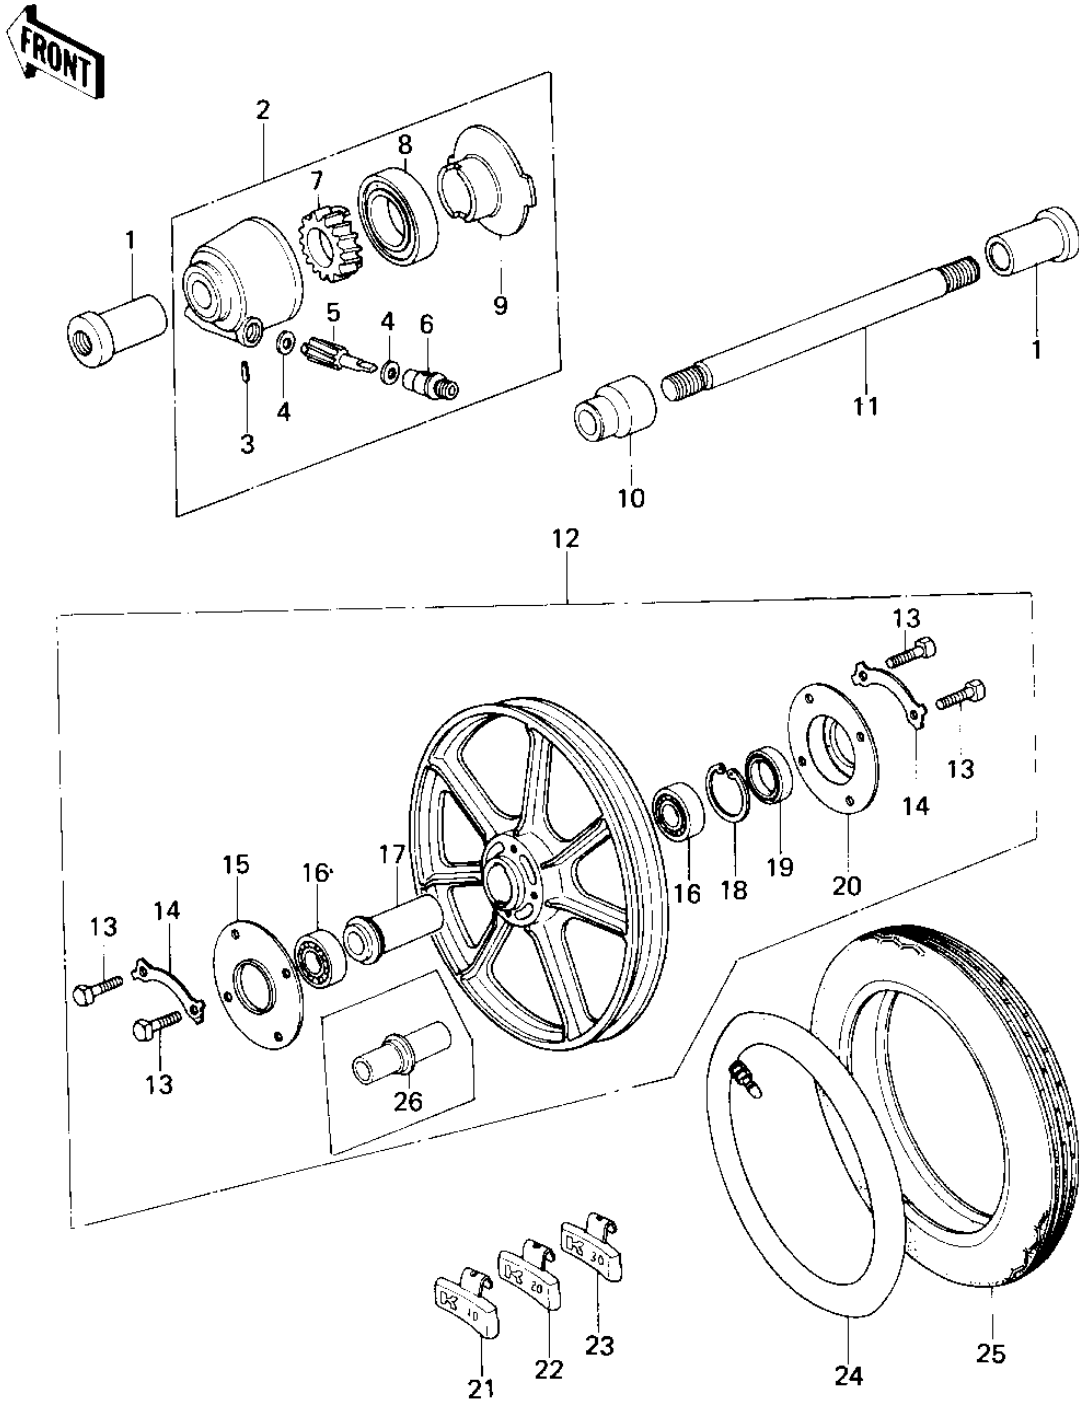

1978 Custom PARTS DIAGRAM

FRONT WHEEL/TIRE/HUB

1978 Custom PARTS LIST

FRONT WHEEL/TIRE/HUB

ITEM NAME	PART NUMBER	QUANTITY
COLLAR,FRONT AXLE (Ref # 1)	41069-033	1
GEAR BOX ASSY (Ref # 2)	41078-008	1
PIN,SPRING (Ref # 3)	41082-001	1
WASHER THRST SPD PIN (Ref # 4)	41063-001	1
PINION,SPEEDOMETER (Ref # 5)	41060-017	1
BUSH,SPEEDMETER CABL (Ref # 6)	41062-005	1
GEAR,SPEEDOMETER (Ref # 7)	41059-026	1
OIL SEAL,BJN30427-C3 (Ref # 8)	92049-1057	1
RECEIVER,GEAR (Ref # 9)	41064-013	1
COLLAR,FRONT AXLE (Ref # 10)	41069-032	1
AXLE,FRONT (Ref # 11)	41068-049	1
SOLID WHEEL ASSY,FRN (Ref # 12)	41073-5104	1
SOLID WHEEL ASSY,FRT (Ref # 12)	41073-1068	1
SOLID WHEEL ASSY,FRT (Ref # 12)	41073-1068	1
BOLT (Ref # 13)	92001-158	1
WASHER,LOCK (Ref # 14)	92088-023	1
DUST COVER (Ref # 15)	41042-014	1
BRG,BALL,#6203ZZC3 (Ref # 16)	601B6203ZZ	1
BALL BEARING,#6203ZC (Ref # 16)	601B6203Z	1
COLLAR,FR HUB BEARIN (Ref # 17)	92027-1043	1
RING, SNAP,43.5M/M (Ref # 18)	92033-1040	1
OIL SEAL (Ref # 19)	654A254008	1
DUST COVER (Ref # 20)	41042-015	1
WEIGHT,BALANCE,10GR (Ref # 21)	41075-1001	1
BALANCER-WHEEL,10G (Ref # 21)	41075-1011	1
WEIGHT,BALANCE,20GR (Ref # 22)	41075-1002	1
BALANCER-WHEEL,20G (Ref # 22)	41075-1012	1
WEIGHT,BALANCE,30GR (Ref # 23)	41075-1003	1
BALANCER-WHEEL,30G (Ref # 23)	41075-1013	1

1978 Custom PARTS LIST

FRONT WHEEL/TIRE/HUB

ITEM NAME	PART NUMBER	QUANTITY
*** N.L.A.*** (Canada) (Ref # 24)	41022-030	1
TIRE 325H-19 F6B (Ref # 25)	41021-038	1
COLLAR,BRG (Ref # 26)	41039-028	1