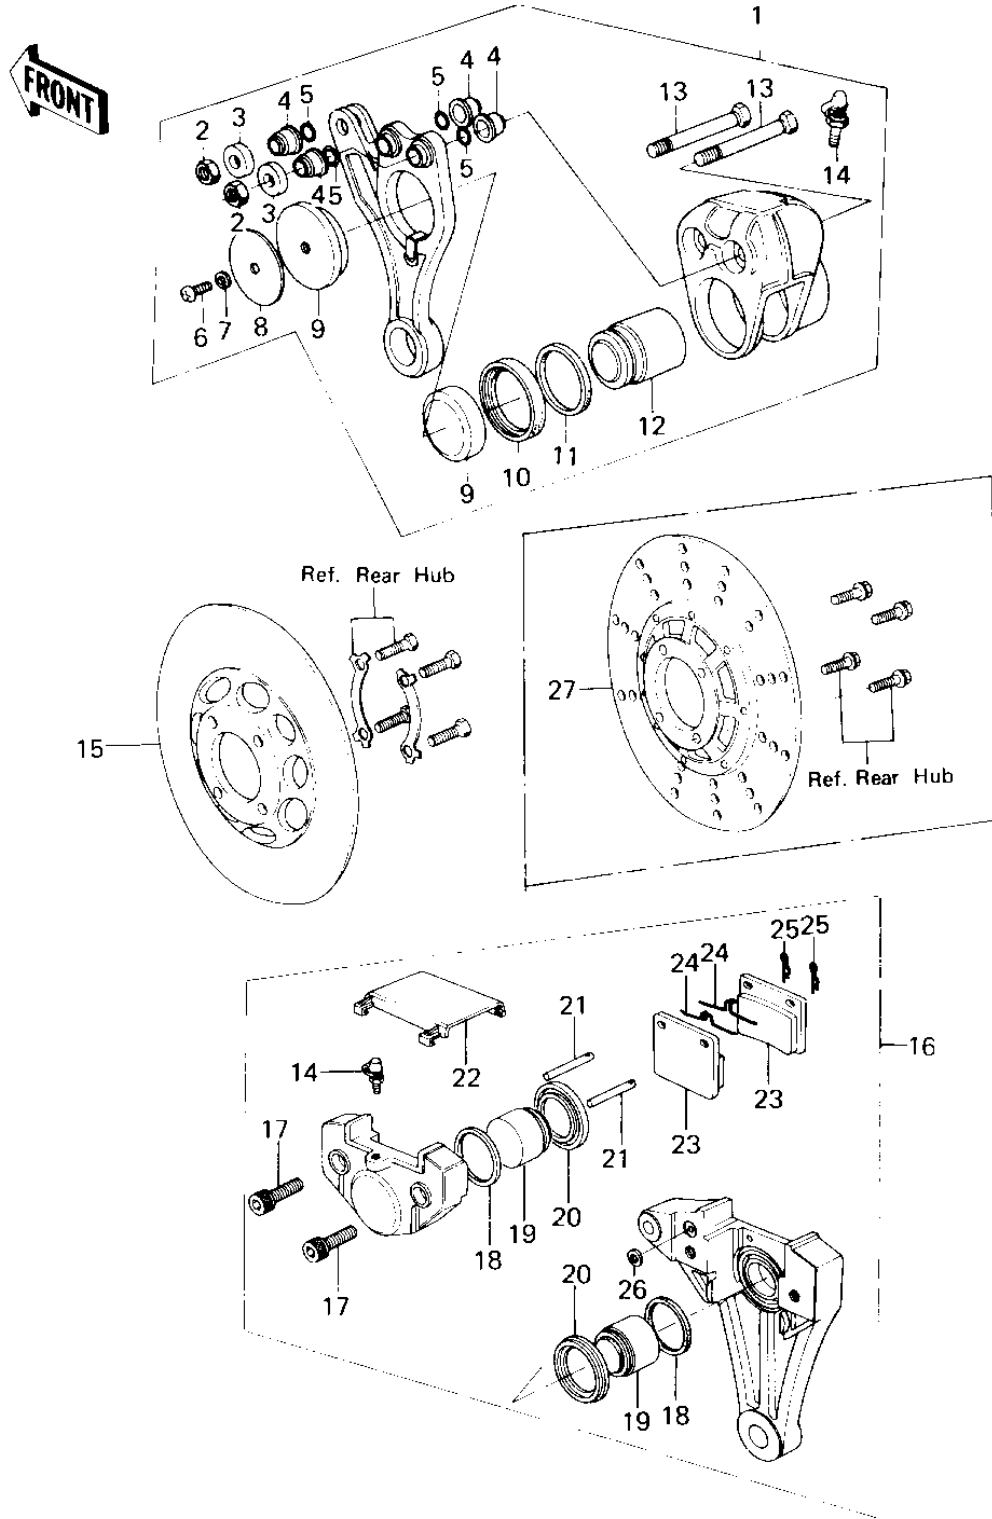

1978 Custom PARTS DIAGRAM

REAR BRAKE

1978 Custom PARTS LIST

REAR BRAKE

ITEM NAME	PART NUMBER	QUANTITY
CALIPER ASSY,REAR (Ref # 1)	43041-1004	1
UNAVAILABLE IN PRICE BOOK (Ref # 2)	31581000	1
PLUG (Ref # 3)	43088-002	1
DUST SHILD,SHAFT (Ref # 4)	43052-005	1
"O" RING (Ref # 5)	43053-005	1
SCREW PAN HEAD 6X12 (Ref # 6)	220B0612	1
WASHER SPRING 8MM (Ref # 7)	461F0800	1
SPACER (Ref # 8)	43040-004	1
PAD SET,(REAR) (Ref # 9)	43050-5002	1
DUST SEALD,RUBBER (Ref # 10)	43054-003	1
RING,PISTON SEAL (Ref # 11)	43049-002	1
PISTON,FRONT CALIPER (Ref # 12)	43048-009	1
BOLT (Ref # 13)	43045-006	1
BLEEDER SET (Ref # 14)	43085-001	1
PLATE,REAR DISC (Ref # 15)	41080-008	1
CALIPER ASSY,REAR (Ref # 16)	43041-1023	1
BOLT,TIE,10X45 (Ref # 17)	92001-1071	1
RING,PISTON SEAL (Ref # 18)	43049-002	1
PISTON,BRAKE (Ref # 19)	43020-1011	1
DUST SEAL,PISTON (Ref # 20)	43054-004	1
PIN (Ref # 21)	43045-007	1
CAP (Ref # 22)	43024-004	1
PAD SET (Ref # 23)	43082-1002	1
SPRING (Ref # 24)	43086-002	1
CLIP (Ref # 25)	43084-003	1
RING,SEAL6.5X11.5X2. (Ref # 26)	43049-1004	1
DISC PLATE,REAR (Ref # 27)	41080-1021	1