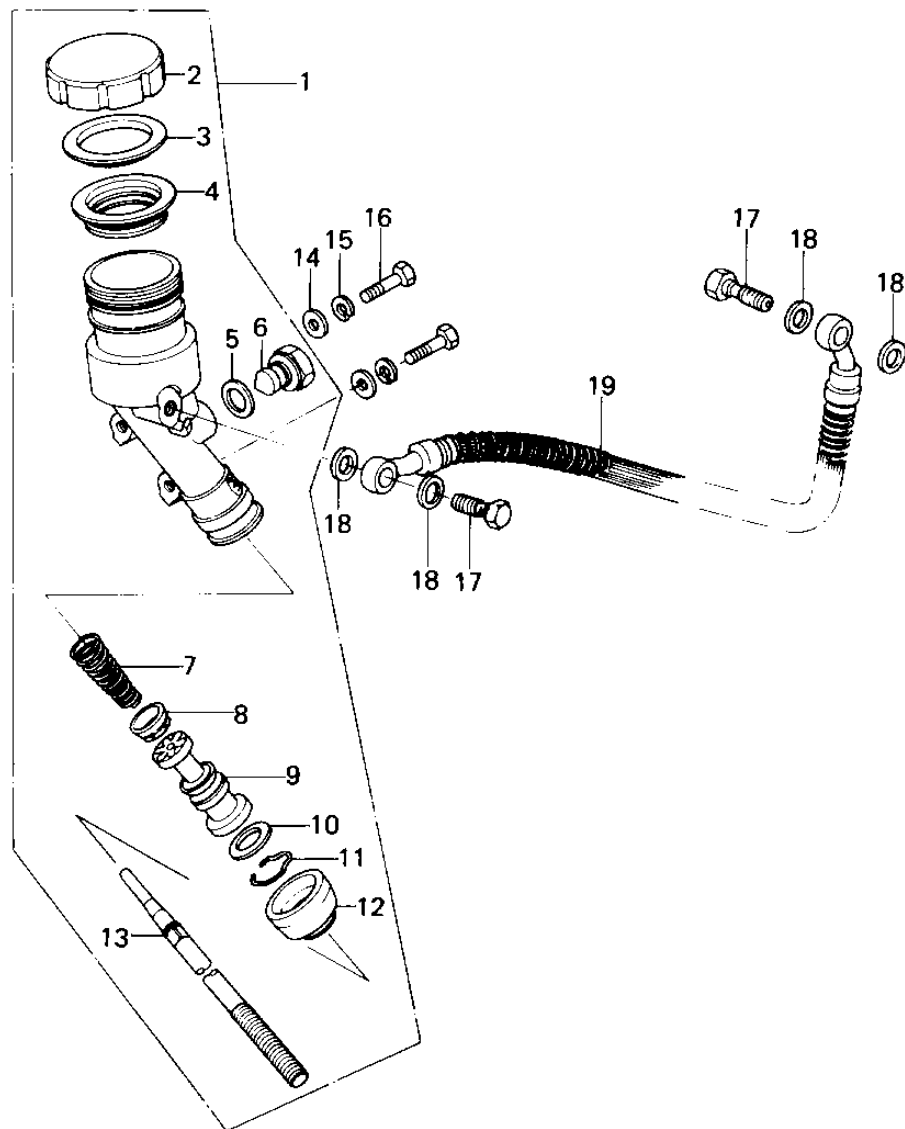

## 1979 Custom PARTS DIAGRAM

REAR MASTER CYLINDER

## 1979 Custom PARTS LIST

### REAR MASTER CYLINDER

ITEM NAME	PART NUMBER	QUANTITY
CYLINDER ASSY,RR MST (Ref # 1)	43015-1004	1
CYLINDER ASSY,M.REAR (Ref # 1)	43015-1005	1
CAP,OIL CUP (Ref # 2)	43026-004	1
PLATE-MASTER CYLINDE (Ref # 3)	43027-001	1
DIAPHRAGM (Ref # 4)	43028-003	1
'O'RING (Ref # 5)	43079-002	1
BOLT (Ref # 6)	92001-1073	1
CUP-PRIMARY (Ref # 7)	43019-001	2
PISTON ASSY (Ref # 9)	43020-1004	1
PISTON ASSY (Ref # 9)	43020-1007	1
STOPPER,PISTON (Ref # 10)	43022-002	1
UNAVAILABLE IN PRICE BOOK (Ref # 11)	43068-004	1
DUST COVER (Ref # 12)	43024-003	1
ROD,BRAKE (Ref # 13)	43011-1004	1
WASHER PLAIN 6MM (Ref # 14)	411B0600	1
WASHER SPRING 6MM (Ref # 15)	461F0600	1
BOLT-SMALL-UPSET,8X3 (Ref # 16)	115G0830	1
BOLT,OIL,L=23 (Ref # 17)	92002-1888	1
WASHER-OIL BOLT (Ref # 18)	43067-001	1
UNAVAILABLE IN PRICE BOOK (Ref # 19)	43069-1006	1