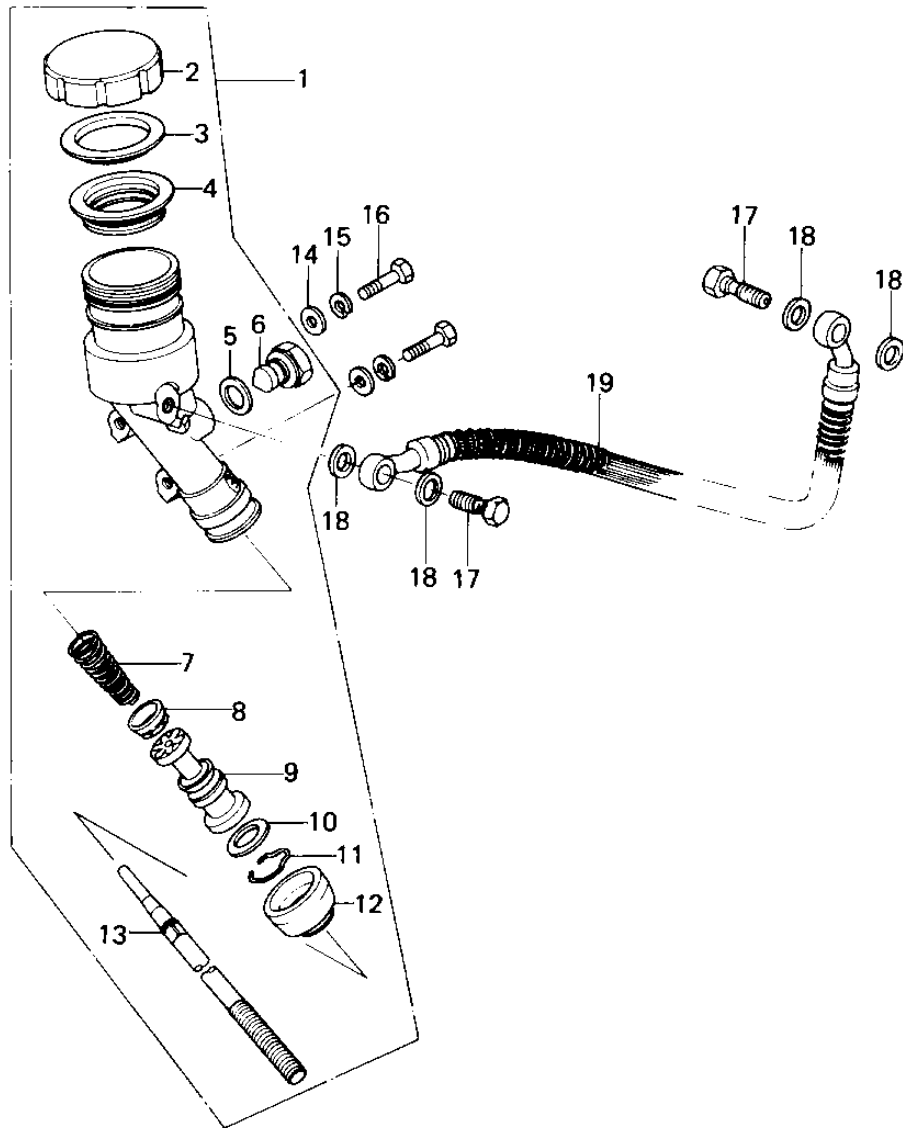

1978 Custom PARTS DIAGRAM

REAR MASTER CYLINDER

1978 Custom PARTS LIST

REAR MASTER CYLINDER

ITEM NAME	PART NUMBER	QUANTITY
CYLINDER ASSY,RR MST (Ref # 1)	43015-1004	1
CYLINDER ASSY,M.REAR (Ref # 1)	43015-1005	1
CAP,OIL CUP (Ref # 2)	43026-004	1
PLATE-MASTER CYLINDE (Ref # 3)	43027-001	1
DIAPHRAGM (Ref # 4)	43028-003	1
'O'RING (Ref # 5)	43079-002	1
BOLT (Ref # 6)	92001-1073	1
CUP-PRIMARY (Ref # 7)	43019-001	1
CUP-PRIMARY (Ref # 8)	43019-001	1
PISTON ASSY (Ref # 9)	43020-1004	1
PISTON ASSY (Ref # 9)	43020-1007	1
STOPPER,PISTON (Ref # 10)	43022-002	1
UNAVAILABLE IN PRICE BOOK (Ref # 11)	43068-004	1
DUST COVER (Ref # 12)	43024-003	1
ROD,BRAKE (Ref # 13)	43011-1004	1
WASHER PLAIN 6MM (Ref # 14)	411B0600	1
WASHER SPRING 6MM (Ref # 15)	461F0600	1
BOLT-SMALL-UPSET,8X3 (Ref # 16)	115G0830	1
BOLT,OIL,L=23 (Ref # 17)	92002-1888	1
WASHER-OIL BOLT (Ref # 18)	43067-001	1
UNAVAILABLE IN PRICE BOOK (Ref # 19)	43069-1006	1