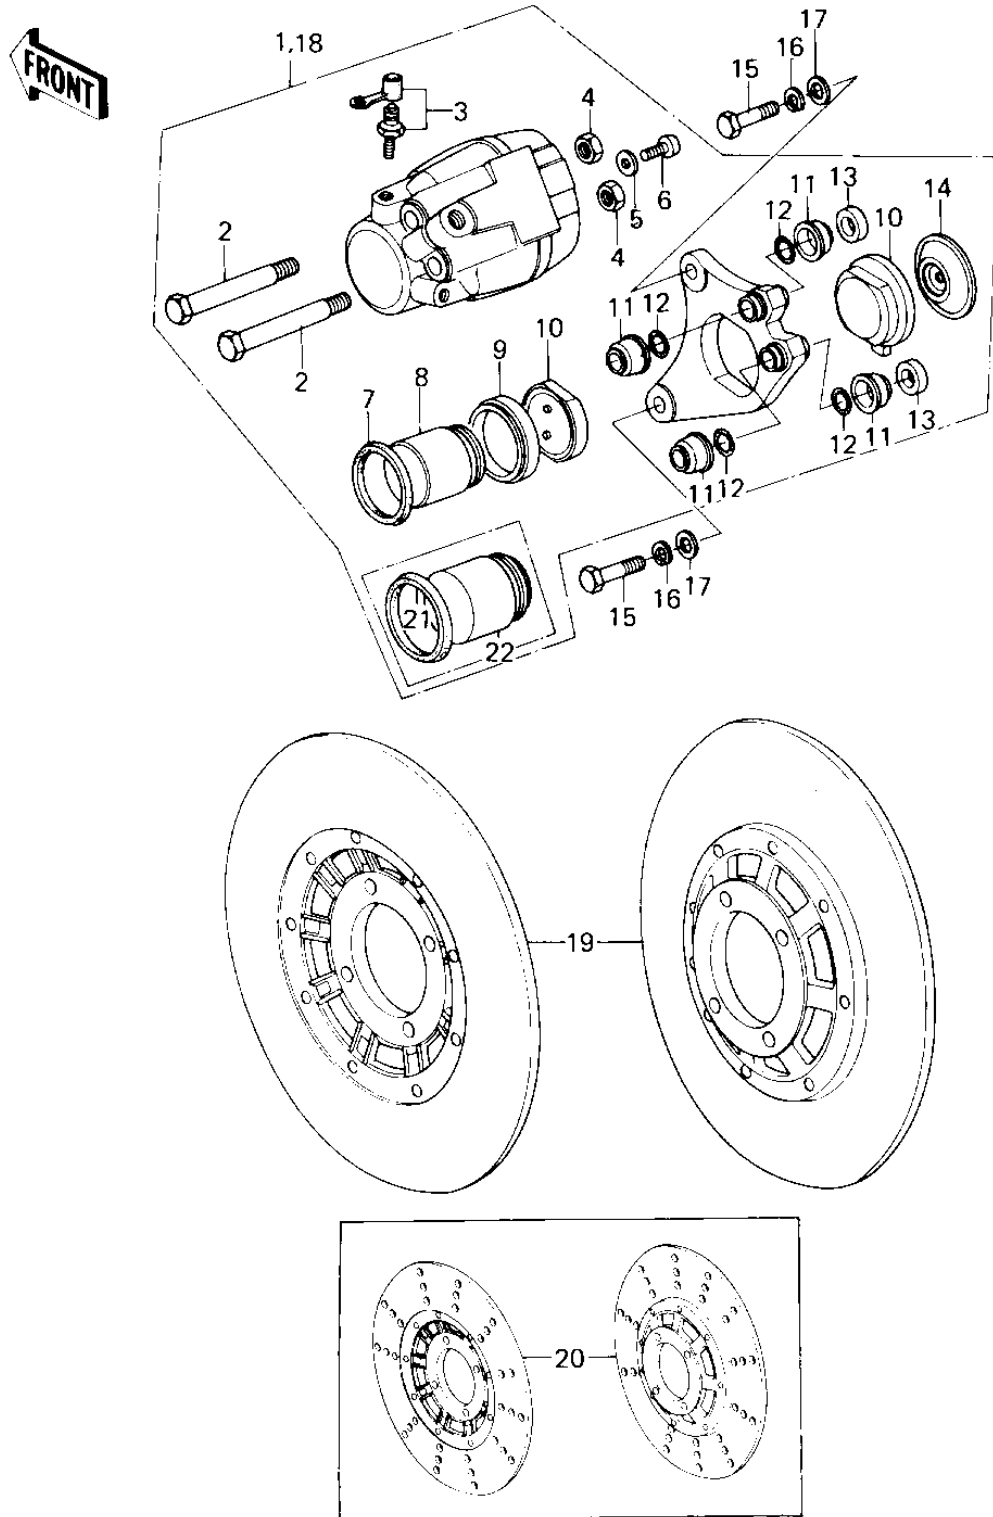

1979 Custom PARTS DIAGRAM

FRONT BRAKE

1979 Custom PARTS LIST

FRONT BRAKE

ITEM NAME	PART NUMBER	QUANTITY
CALIPER ASSY,FRONT,2 (Ref # 1)	43041-032	1
CALIPER ASSY,L.H, (Ref # 1)	43041-1024	1
BOLT (Ref # 2)	43045-006	1
BLEEDER SET (Ref # 3)	43085-001	1
NUT 10MM (Ref # 4)	315B1000	1
WASHER SPRING 6MM (Ref # 5)	461F0600	1
SCREW PAN HEAD 6X12 (Ref # 6)	220B0612	1
RING-PISTON (Ref # 7)	43049-001	1
PISTON (Ref # 8)	43048-1002	1
DUST SEALD,RUBBER (Ref # 9)	43054-003	1
PAD SET,(FRONT) (Ref # 10)	43050-5001	1
PAD SET (Ref # 10)	43082-1001	1
DUST SHILD,SHAFT (Ref # 11)	43052-005	1
"O" RING (Ref # 12)	43053-006	1
PLUG (Ref # 13)	43088-002	1
SPACER (Ref # 14)	43040-004	1
BOLT (Ref # 15)	92007-032	1
WASHER SPRING 10MM (Ref # 16)	461F1000	1
WASHER PLAIN 10MM (Ref # 17)	410B1000	1
CALIPER ASSY,FRONT,R (Ref # 18)	43041-033	1
CALIPER ASSY,R.H (Ref # 18)	43041-1025	1
DISC COMPLETE,FRONT (Ref # 19)	41080-1002	1
DISC PLATE,FRONT (Ref # 20)	41080-1019	1
RING,PISTON SEAL (Ref # 21)	43049-002	1
PISTON,BRAKE,42M/M (Ref # 22)	43020-1012	1