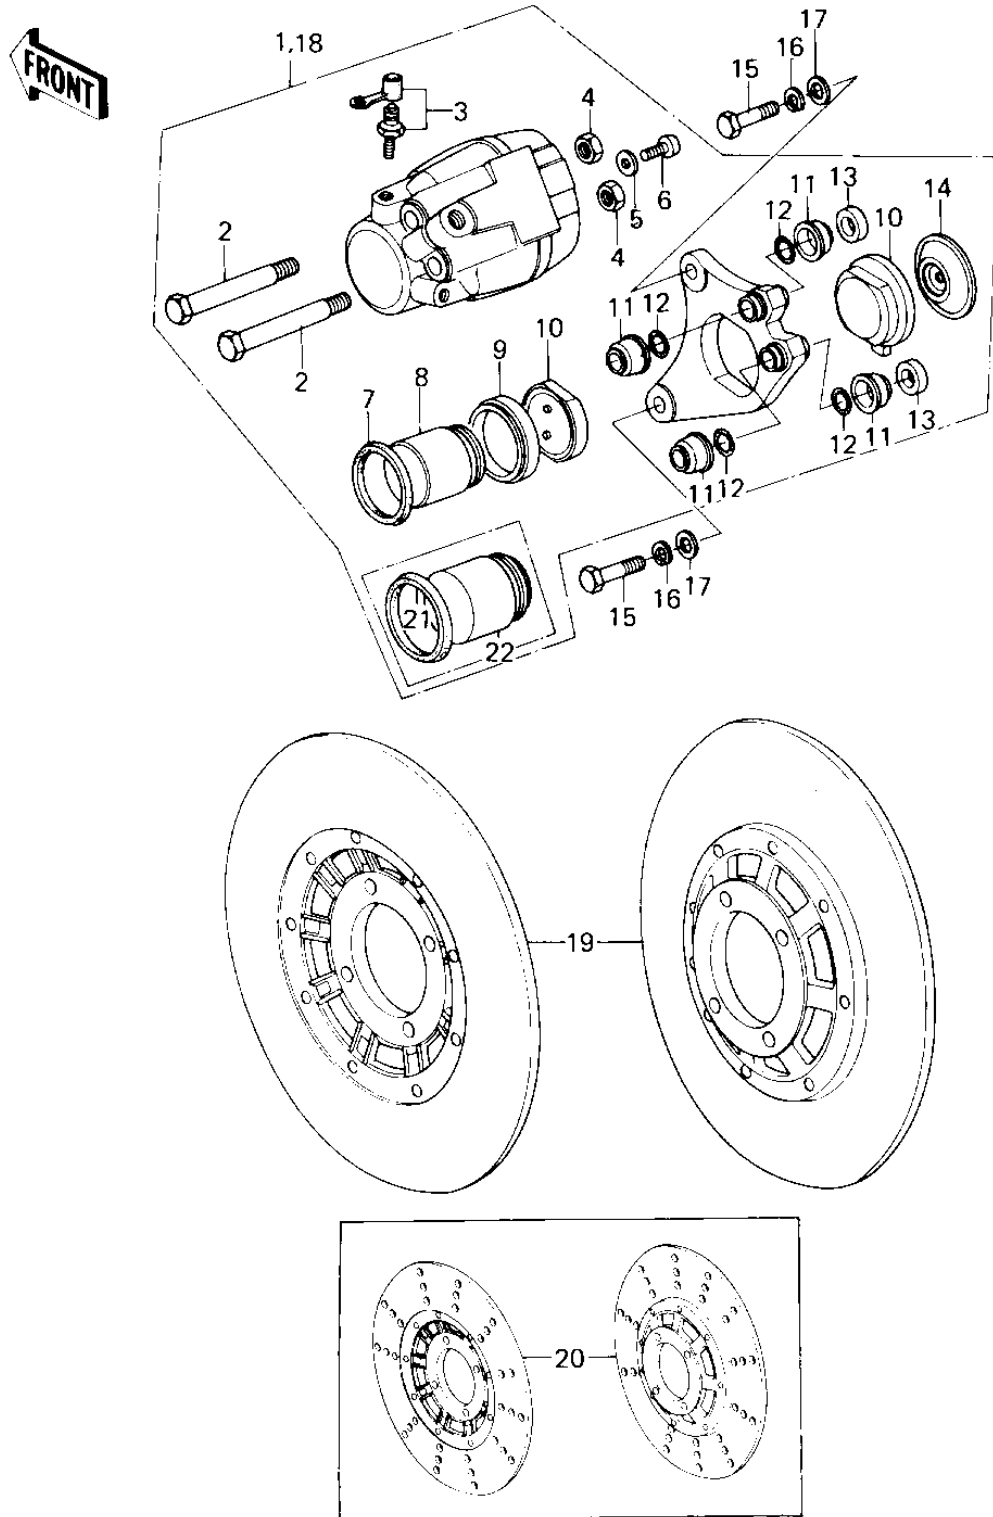

1978 Custom PARTS DIAGRAM

FRONT BRAKE

1978 Custom PARTS LIST

FRONT BRAKE

ITEM NAME	PART NUMBER	QUANTITY
CALIPER ASSY,FRONT,2 (Ref # 1)	43041-032	1
CALIPER ASSY,L.H, (Ref # 1)	43041-1024	1
BOLT (Ref # 2)	43045-006	1
BLEEDER SET (Ref # 3)	43085-001	1
NUT 10MM (Ref # 4)	315B1000	1
WASHER SPRING 6MM (Ref # 5)	461F0600	1
SCREW PAN HEAD 6X12 (Ref # 6)	220B0612	1
RING-PISTON (Ref # 7)	43049-001	1
PISTON (Ref # 8)	43048-1002	1
DUST SEALD,RUBBER (Ref # 9)	43054-003	1
PAD SET,(FRONT) (Ref # 10)	43050-5001	1
PAD SET (Ref # 10)	43082-1001	1
DUST SHILD,SHAFT (Ref # 11)	43052-005	1
"O" RING (Ref # 12)	43053-006	1
PLUG (Ref # 13)	43088-002	1
SPACER (Ref # 14)	43040-004	1
BOLT (Ref # 15)	92007-032	1
WASHER SPRING 10MM (Ref # 16)	461F1000	1
WASHER PLAIN 10MM (Ref # 17)	410B1000	1
CALIPER ASSY,FRONT,R (Ref # 18)	43041-033	1
CALIPER ASSY,R.H (Ref # 18)	43041-1025	1
DISC COMPLETE,FRONT (Ref # 19)	41080-1002	1
DISC PLATE,FRONT (Ref # 20)	41080-1019	1
RING,PISTON SEAL (Ref # 21)	43049-002	1
PISTON,BRAKE,42M/M (Ref # 22)	43020-1012	1