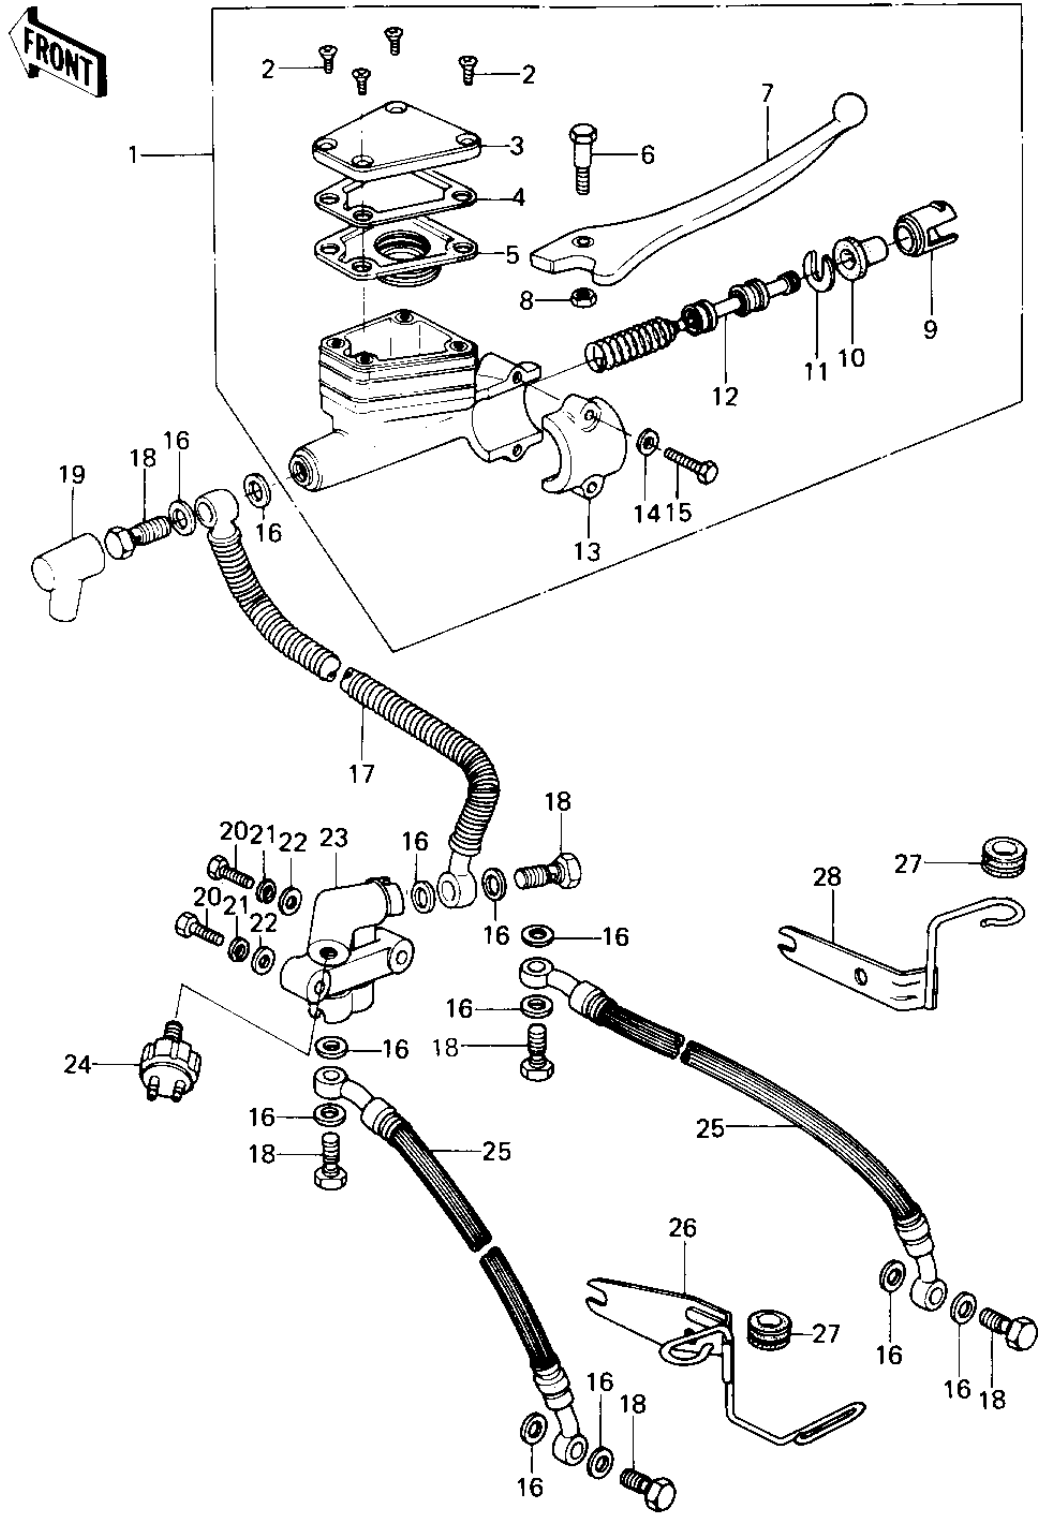

1979 Custom PARTS DIAGRAM

FRONT MASTER CYLINDER (KZ650-C2/C3)

1979 Custom PARTS LIST

FRONT MASTER CYLINDER (KZ650-G2/G3)

ITEM NAME	PART NUMBER	QUANTITY
CYLINDER ASSY,MSTR,F (Ref # 1)	43015-1009	1
SCREW,COUNTERSUNK HE (Ref # 2)	92001-1055	4
CAP,OIL CUP (Ref # 3)	43026-1003	1
PLATE,DIAPHRAGM (Ref # 4)	43027-1002	1
DIAPHRAGM (Ref # 5)	43028-1002	1
BOLT,CLUTCH LEV FITT (Ref # 6)	92001-1056	1
LEVER,FRONT BRAKE (Ref # 7)	46092-1002	1
NUT 6MM (Ref # 8)	312B0600	1
LINER,PISTON (Ref # 9)	14008-1007	1
DUST COVER (Ref # 10)	49016-1010	1
STOPER,PISTON (Ref # 11)	43022-1001	1
PISTON-COMP-BRAKE (Ref # 12)	43020-1023	1
HOLDER,MASTER CYLIND (Ref # 13)	43034-1001	1
WASHER PLAIN 6MM (Ref # 14)	411B0600	2
BOLT HEX HEAD 6X25 (Ref # 15)	110N0625	2
WASHER-OIL BOLT (Ref # 16)	43067-001	12
HOSE,M/C BRAKE (Ref # 17)	43059-032	1
BOLT,OIL,L=23 (Ref # 18)	92002-1888	6
BOOT,DUST (Ref # 19)	49006-1041	1
BOLT,HEX HEAD,6X45 (Ref # 20)	110N0645	2
WASHER SPRING 6MM (Ref # 21)	461F0600	2
WASHER PLAIN 6MM (Ref # 22)	411B0600	2
JOINT,FOUR WAY (Ref # 23)	43075-002	1
SWITCH-FRONT BRAKE (Ref # 24)	43065-001	1
HOSE,CALIPER BRAKE (Ref # 25)	43059-033	2
BRACKET (Ref # 26)	11034-1041	1
DAMPER RUBBER,CYL HS (Ref # 27)	43064-006	2
BRACKET,BRAKE HOSE (Ref # 28)	43063-008	1