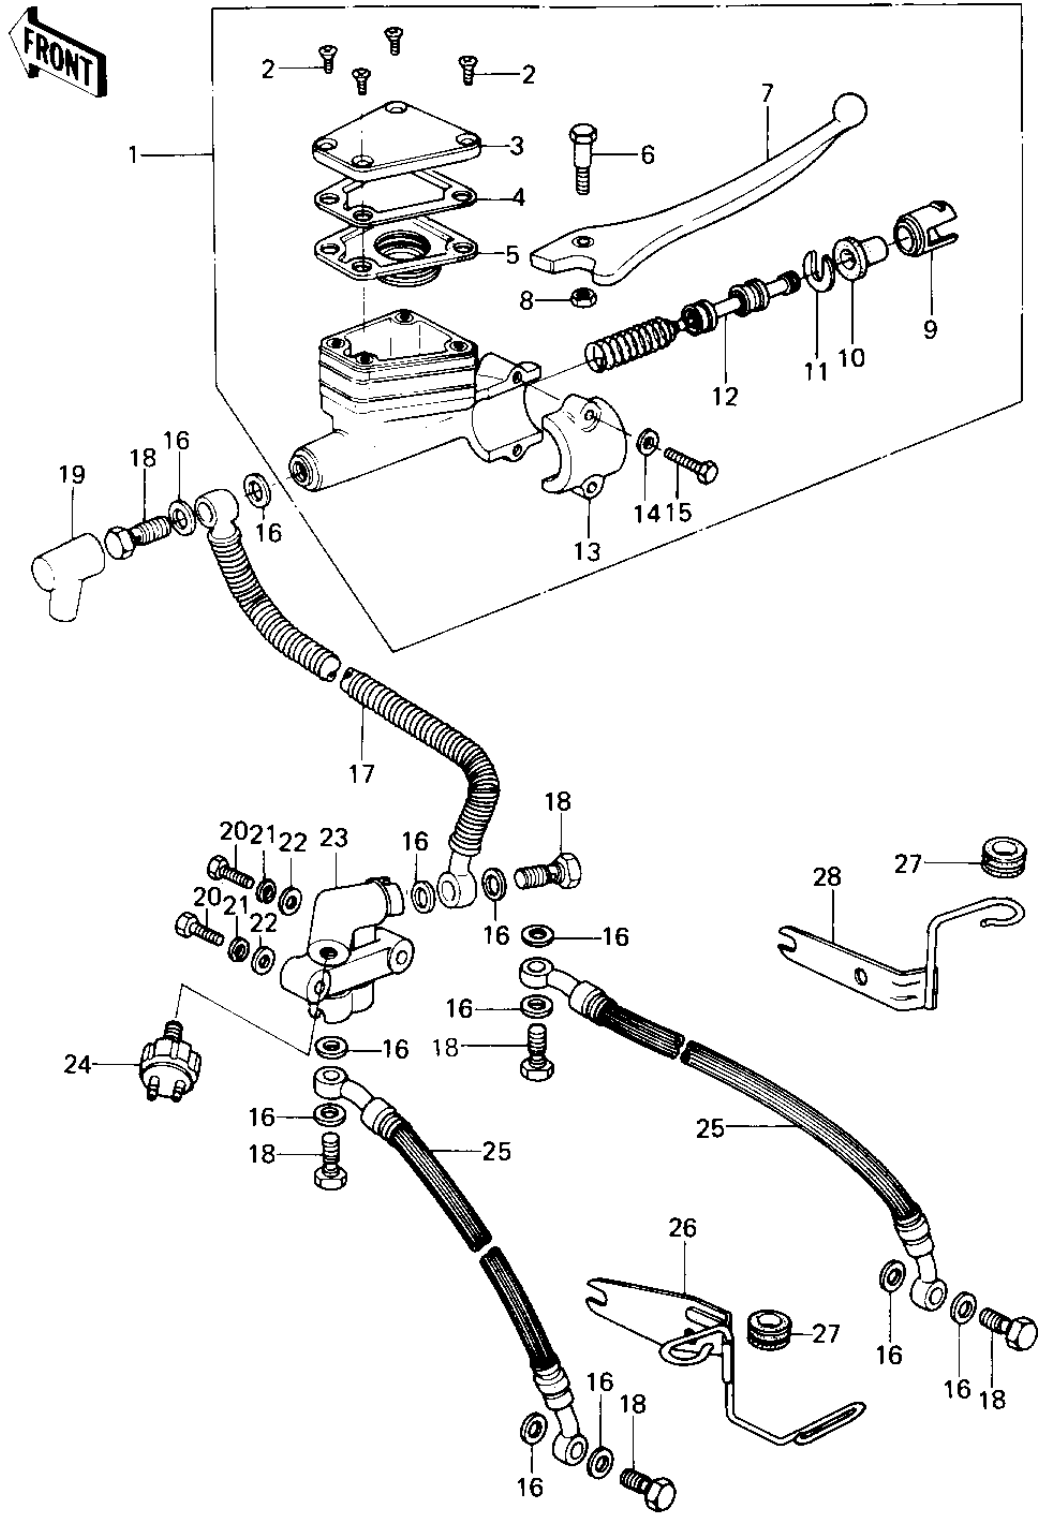

1979 Custom PARTS DIAGRAM

FRONT MASTER CYLINDER (KZ650-C2/C3)

1979 Custom PARTS LIST

FRONT MASTER CYLINDER (KZ650-C2/C3)

ITEM NAME	PART NUMBER	QUANTITY
CYLINDER ASSY,MSTR,F (Ref # 1)	43015-1009	1
SCREW,COUNTERSUNK HE (Ref # 2)	92001-1055	1
CAP,OIL CUP (Ref # 3)	43026-1003	1
PLATE,DIAPHRAGM (Ref # 4)	43027-1002	1
DIAPHRAGM (Ref # 5)	43028-1002	1
BOLT,CLUTCH LEV FITT (Ref # 6)	92001-1056	1
LEVER,FRONT BRAKE (Ref # 7)	46092-1002	1
NUT 6MM (Ref # 8)	312B0600	1
LINER,PISTON (Ref # 9)	14008-1007	1
DUST COVER (Ref # 10)	49016-1010	1
STOPER,PISTON (Ref # 11)	43022-1001	1
PISTON-COMP-BRAKE (Ref # 12)	43020-1023	1
HOLDER,MASTER CYLIND (Ref # 13)	43034-1001	1
WASHER PLAIN 6MM (Ref # 14)	411B0600	2
BOLT HEX HEAD 6X25 (Ref # 15)	110N0625	1
WASHER-OIL BOLT (Ref # 16)	43067-001	1
HOSE,M/C BRAKE (Ref # 17)	43059-032	1
BOLT,OIL,L=23 (Ref # 18)	92002-1888	1
BOOT,DUST (Ref # 19)	49006-1041	1
BOLT,HEX HEAD,6X45 (Ref # 20)	110N0645	1
WASHER SPRING 6MM (Ref # 21)	461F0600	1
JOINT,FOUR WAY (Ref # 23)	43075-002	1
SWITCH-FRONT BRAKE (Ref # 24)	43065-001	1
HOSE,CALIPER BRAKE (Ref # 25)	43059-033	1
BRACKET (Ref # 26)	11034-1041	1
DAMPER RUBBER,CYL HS (Ref # 27)	43064-006	1
BRACKET,BRAKE HOSE (Ref # 28)	43063-008	1