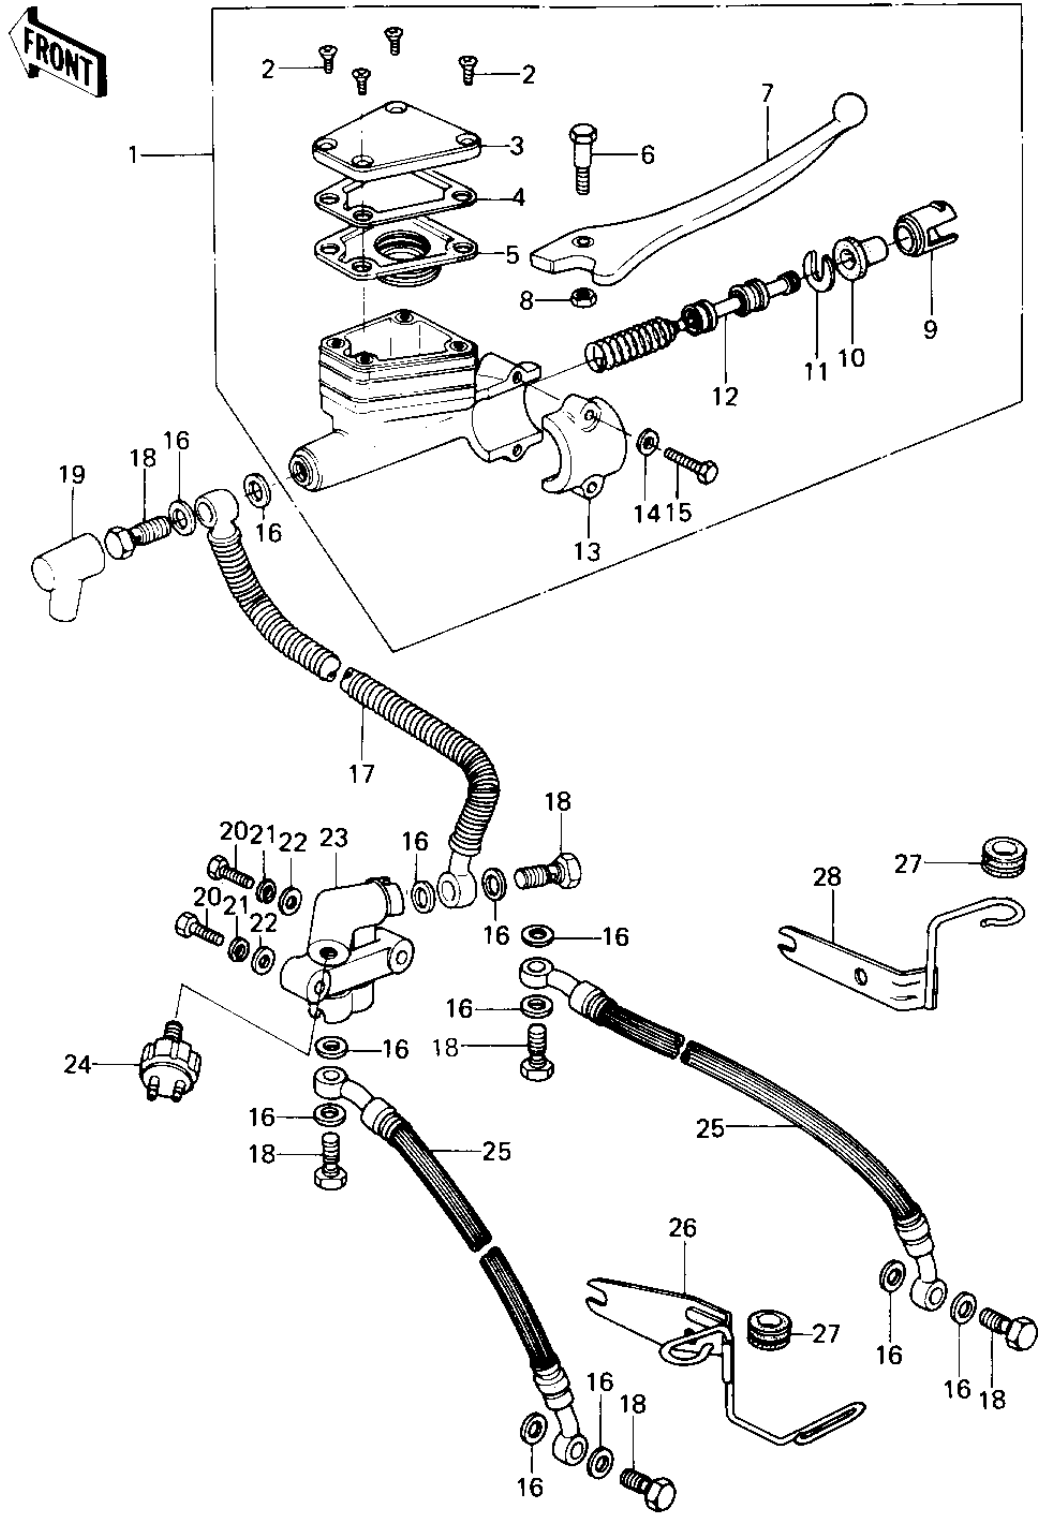

# 1978 Custom PARTS DIAGRAM

## FRONT MASTER CYLINDER (KZ650-C2/C3)

# 1978 Custom PARTS LIST

## FRONT MASTER CYLINDER (KZ650-G2/G3)

ITEM NAME	PART NUMBER	QUANTITY
CYLINDER ASSY,MSTR,F (Ref # 1)	43015-1009	1
SCREW,COUNTERSUNK HE (Ref # 2)	92001-1055	1
CAP,OIL CUP (Ref # 3)	43026-1003	1
PLATE,DIAPHRAGM (Ref # 4)	43027-1002	1
DIAPHRAGM (Ref # 5)	43028-1002	1
BOLT,CLUTCH LEV FITT (Ref # 6)	92001-1056	1
LEVER,FRONT BRAKE (Ref # 7)	46092-1002	1
NUT 6MM (Ref # 8)	312B0600	1
LINER,PISTON (Ref # 9)	14008-1007	1
DUST COVER (Ref # 10)	49016-1010	1
STOPER,PISTON (Ref # 11)	43022-1001	1
PISTON-COMP-BRAKE (Ref # 12)	43020-1023	1
HOLDER,MASTER CYLIND (Ref # 13)	43034-1001	1
WASHER PLAIN 6MM (Ref # 14)	411B0600	1
BOLT HEX HEAD 6X25 (Ref # 15)	110N0625	1
WASHER-OIL BOLT (Ref # 16)	43067-001	1
HOSE,M/C BRAKE (Ref # 17)	43059-032	1
BOLT,OIL,L=23 (Ref # 18)	92002-1888	1
BOOT,DUST (Ref # 19)	49006-1041	1
BOLT,HEX HEAD,6X45 (Ref # 20)	110N0645	1
WASHER SPRING 6MM (Ref # 21)	461F0600	1
WASHER PLAIN 6MM (Ref # 22)	411B0600	1
JOINT,FOUR WAY (Ref # 23)	43075-002	1
SWITCH-FRONT BRAKE (Ref # 24)	43065-001	1
HOSE,CALIPER BRAKE (Ref # 25)	43059-033	1
BRACKET (Ref # 26)	11034-1041	1
DAMPER RUBBER,CYL HS (Ref # 27)	43064-006	1
BRACKET,BRAKE HOSE (Ref # 28)	43063-008	1