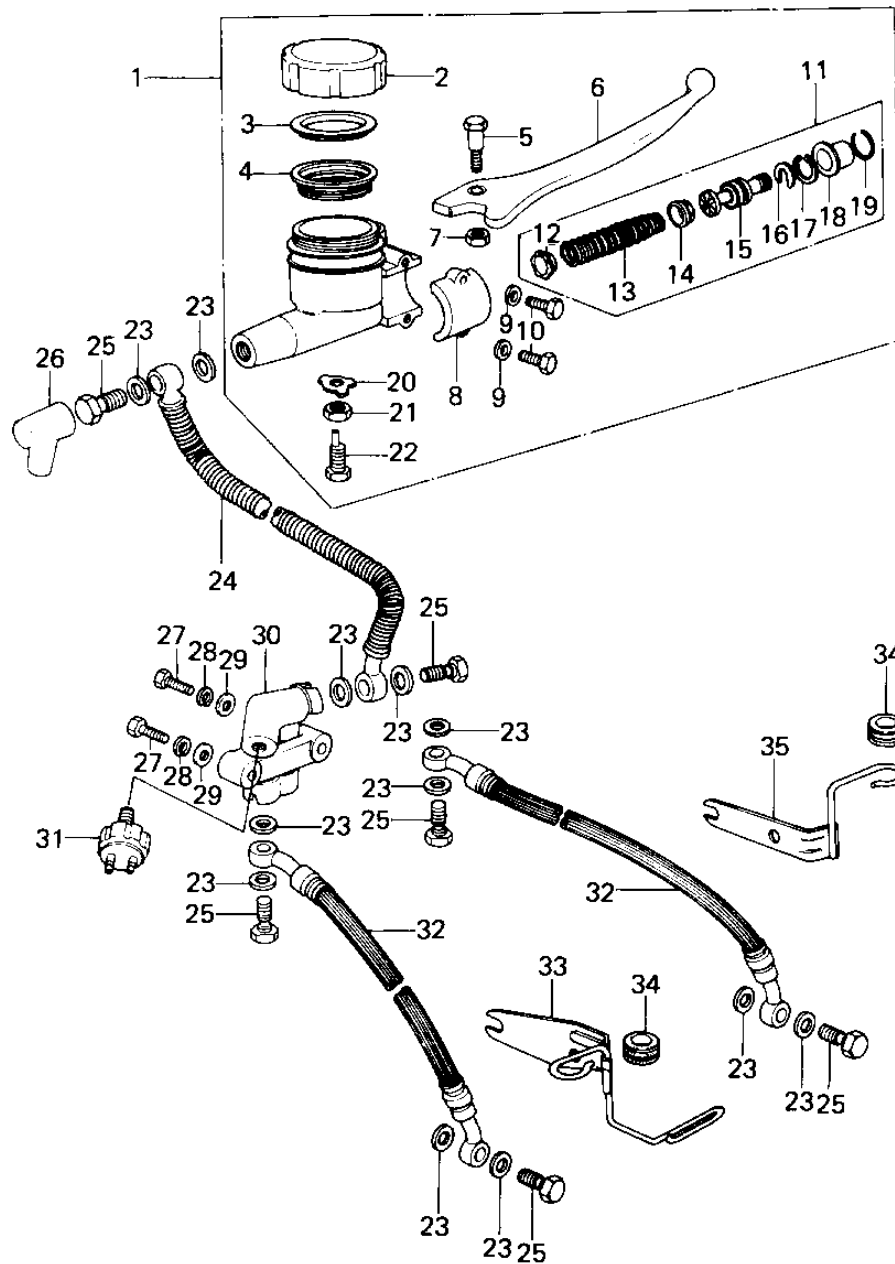

1979 Custom PARTS DIAGRAM

FRONT MASTER CYLINDER (KZ650-C1)

1979 Custom PARTS LIST

FRONT MASTER CYLINDER (KZ650-C1)

ITEM NAME	PART NUMBER	QUANTITY
CYLINDER ASSY,MSTR,F (Ref # 1)	43015-1009	1
CAP,OIL CUP (Ref # 2)	43026-004	1
PLATE-MASTER CYLINDE (Ref # 3)	43027-001	1
DIAPHRAGM (Ref # 4)	43028-003	1
BOLT (Ref # 5)	43033-004	1
LEVER,FRONT BRAKE (Ref # 6)	43029-003	1
NUT 6MM (Ref # 7)	312B0600	1
HOLDER-MASTER CYL (Ref # 8)	43034-001	1
WASHER PLAIN 6MM (Ref # 9)	411B0600	2
BOLT HEX HEAD 6X25 (Ref # 10)	110N0625	1
REPAIR ASY,MASTER CY (Ref # 11)	43073-005	1
VALVE ASSY, CHECK (Ref # 12)	43017-002	1
SPRING ASSY, RETURN (Ref # 13)	43018-002	1
CUP, PRIMARY (Ref # 14)	43019-002	1
PISTON ASY, MSTR CYL (Ref # 15)	43072-002	1
STOPPER-PISTON (Ref # 16)	43022-001	1
CIRCLIP,18MM (Ref # 17)	481J1800	1
BOOTS (Ref # 18)	43024-001	1
STOPPER-BOOTS (Ref # 19)	43025-001	1
WASHER-LOCK,8MM (Ref # 20)	43031-001	1
NUT,8MM (Ref # 21)	311B0800	1
BOLT,LEVER ADJUSTING (Ref # 22)	43030-003	1
WASHER-OIL BOLT (Ref # 23)	43067-001	1
HOSE,M/C BRAKE (Ref # 24)	43059-032	1
BOLT,OIL,L=23 (Ref # 25)	92002-1888	1
BOOT,DUST (Ref # 26)	49006-1041	1
BOLT,HEX HEAD,6X45 (Ref # 27)	110N0645	1
WASHER SPRING 6MM (Ref # 28)	461F0600	1
JOINT,FOUR WAY (Ref # 30)	43075-002	1

1979 Custom PARTS LIST

FRONT MASTER CYLINDER (KZ650-C1)

ITEM NAME	PART NUMBER	QUANTITY
SWITCH-FRONT BRAKE (Ref # 31)	43065-001	1
HOSE,CALIPER BRAKE (Ref # 32)	43059-033	1
BRACKET (Ref # 33)	11034-1041	1
GROMMET-HOSE BRACKET (Ref # 34)	43064-001	1
BRACKET,BRAKE HOSE (Ref # 35)	43063-008	1